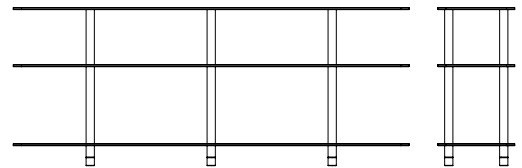

STRATA LOW SHELF
METAL

Aluminum plate shelves are held captive between vertical aluminum rods creating a rigid architectural framework. Integrated adjustable feet ensure all legs are firmly grounded to provide precisely level surfaces

Material & Finish

Available in waxed aluminum or powder coated aluminum

Special Notes

Available in custom sizes, formats and colors

Lead Time

16 - 18 Weeks

Starting List Price

\$9,500

Standard Dimensions

72" L x 14" W x 28" H