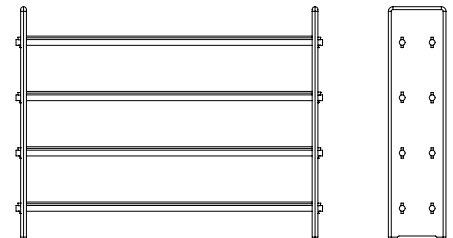

Special Notes

Available in custom sizes and finishes. Option to assemble on site for ease of transport and installation.

Lead Time

10 - 12 Weeks

Starting List Price

\$7,200

Standard Dimensions

62" L x 14" W x 48" H