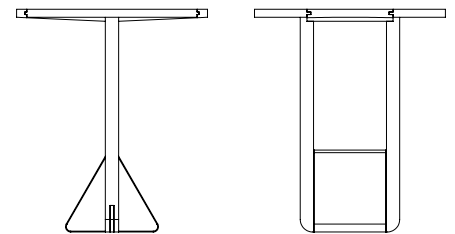

FOUNDATION SIDE TABLE  
TRIANGLE

A triangular block of carved stone provides a sturdy foundation for this side table. A hardwood stem connects to the elevated hardwood tabletop

**Special Notes**

Solid stone bases are produced in Italy

\$4,800

**Standard Dimensions**

18" L x 18" W x 21" H