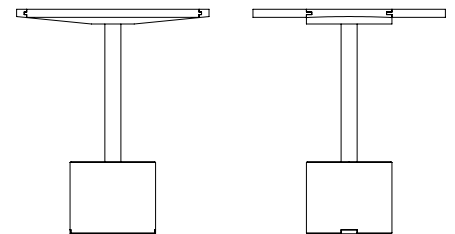

FOUNDATION SIDE TABLE  
ROUND

A single block of carved stone provides a sturdy foundation for this side table. A hardwood stem connects the cylindrical base to the elevated hardwood tabletop

**Special Notes**

14 - 16 Weeks

**Starting List Price**

\$4.800

**Standard Dimensions**

18" L x 18" W x 21" H