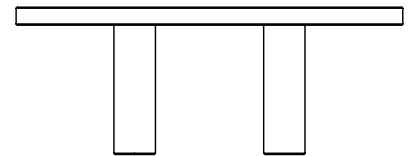

COLUMN COFFEE TABLE
CENTRAL LEG / SQUARE & RECTANGLE / SOLID STONE

Four large diameter stone columns provide the support for a 5CM stone table top. Minimal in form, the table is durable and timeless. A small portion of each table leg creates a subtle but distinct surface detail that illuminates the joinery detail

Standard Dimensions

Square:

36"L x 36"W x 16"H

42"L x 42"W x 16"H

48"L x 48"W x 16"H

54"L x 54"W x 16"H

Rectangle:

48"L x 30"W x 16"H

60"L x 36"W x 16"H