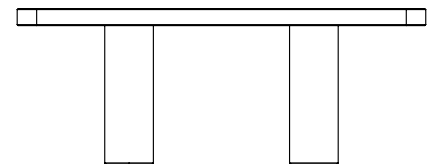

COLUMN COFFEE TABLE

CENTRAL LEG / SQUARE & RECTANGLE

Four large diameter wood columns provide the support for a two-inch solid wood table top. Minimal in form, the table is durable and timeless. A small portion of each table leg creates a subtle but distinct surface detail that illuminates the sophisticated joinery

\$7,000

Standard Dimensions

Square:

36"L x 36"W x 16"H

42"L x 42"W x 16"H

48"L x 48"W x 16"H

54"L x 54"W x 16"H

Rectangle:

48"L x 30"W x 16"H

60"L x 36"W x 16"H