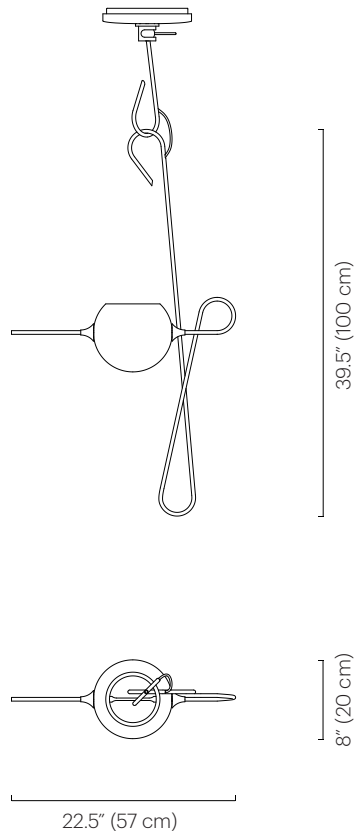

### Description

The Whiplash Pendant is a balanced fixture on an asymmetrical axis, which allows gentle movement. The fixture has one glass Whiplash shade, each shade is hand blown and illuminated by a dimmable LED. The fixture can rotate 245° from the canopy.

### Weight

8 lbs (3.5 kg)

### Remarks

Each fixture is handmade and therefore may vary up to 2" in overall height due to the counterbalancing nature.

### Dimensions

Fixture dimensions:  
22.5" L x 8" W x 39.5" H  
(57 L x 20 W x 100 cm H)  
Canopy mount: 9" Ø x 3.5" H  
(23 Ø x 9 cm H)  
Minimum overall height: 49.5" (126 cm)  
Shade: 8" Ø x 7" H  
(20 Ø x 18 cm H)