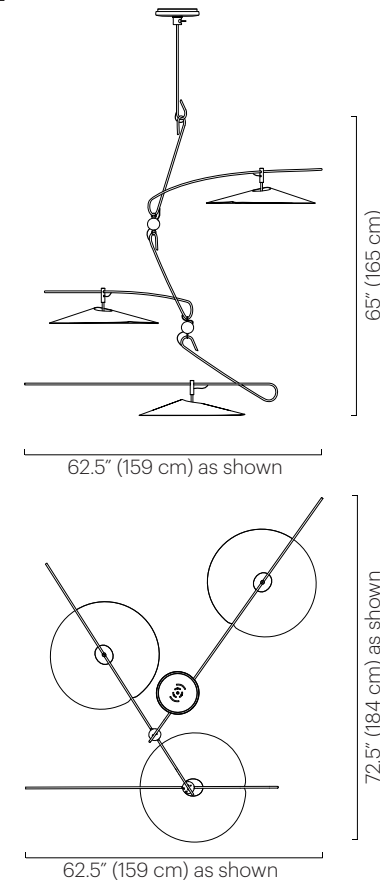

# Treble Tiered Mobile, 3 Tier

TECHNICAL SPECIFICATIONS

No. 452

**Description**

The Treble Tiered Mobile features three tiers of different lengths that balance on asymmetrical axes, which allows gentle movement. Each tier has one Treble shade constructed from a flat cut aluminum pattern held together in tension, illuminated by a dimmable LED with an acrylic diffuser. The fixture can rotate 245° from the canopy. Tier rotation is adjustable and can be set on site.

24V / 35W

**Weight**

25 lbs (11.3) kg

**Remarks**

Each fixture is handmade and therefore may vary up to 3" in overall height due to the counterbalancing nature. Specify drop length. Arm and frame lengths are fixed. Shade does not rotate. Fixed drop not adjustable on site.

**Dimensions**

Tier 1: 52.5" (133 cm)  
 Tier 2: 57" (145 cm)  
 Tier 3: 63" (160 cm)  
 Max. dimensions: 108.5" L x 23" W (267 L x 58 cm W)  
 Canopy mount: 9" Ø x 3.5" H (23 Ø x 9 cm H)  
 Shade: 23" Ø x 4" H (58 Ø x 10 cm H)  
 Min. overall height: 73" (185 cm)