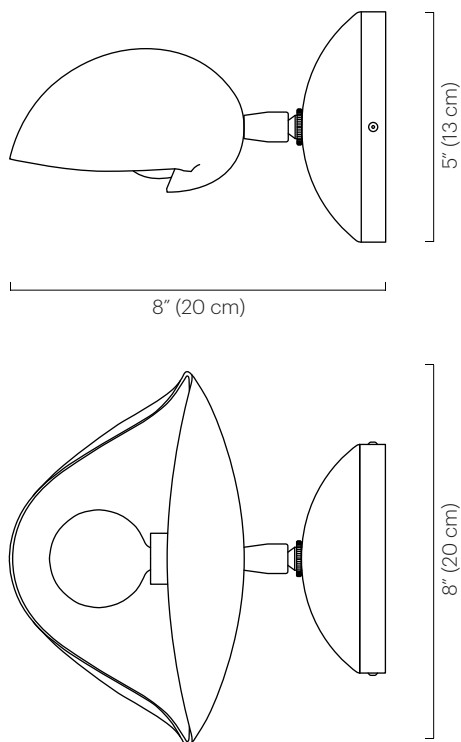

No. 206

Description

Featuring a hand-formed Shell shade, the Shell Sconce rotates 320 degrees to cast light directionally.

Materials

Shade: Powder coated aluminum
 Wall mount: Powder coated steel
 Hardware: Plated brass

Custom finishes available.

Lamping

120V: G16.5 globe bulb
 candelabra base 40W max
 220-240V: E14 base golf ball
 40W max
 Note: Bulbs not included.
 Halogen bulbs not recommended.

Wattage

40 watts max

Weight

5 lb (2.3 kg)

Remarks

UL listed.
 Hardwired is standard.
 Custom cord & plug available.
 Custom switch available on wall mount.
 Indoor use and dry locations only.
 Shade shape may vary slightly.

Dimensions

8" D x 4.5" H x 8" W
 (20 D x 11 H x 20 cm W)
 Wall mount diameter: 5" (13 cm)
 Shade (approx.): 3.5" H x 9" W x 6" D
 (9 H x 23 x 15 cm D)