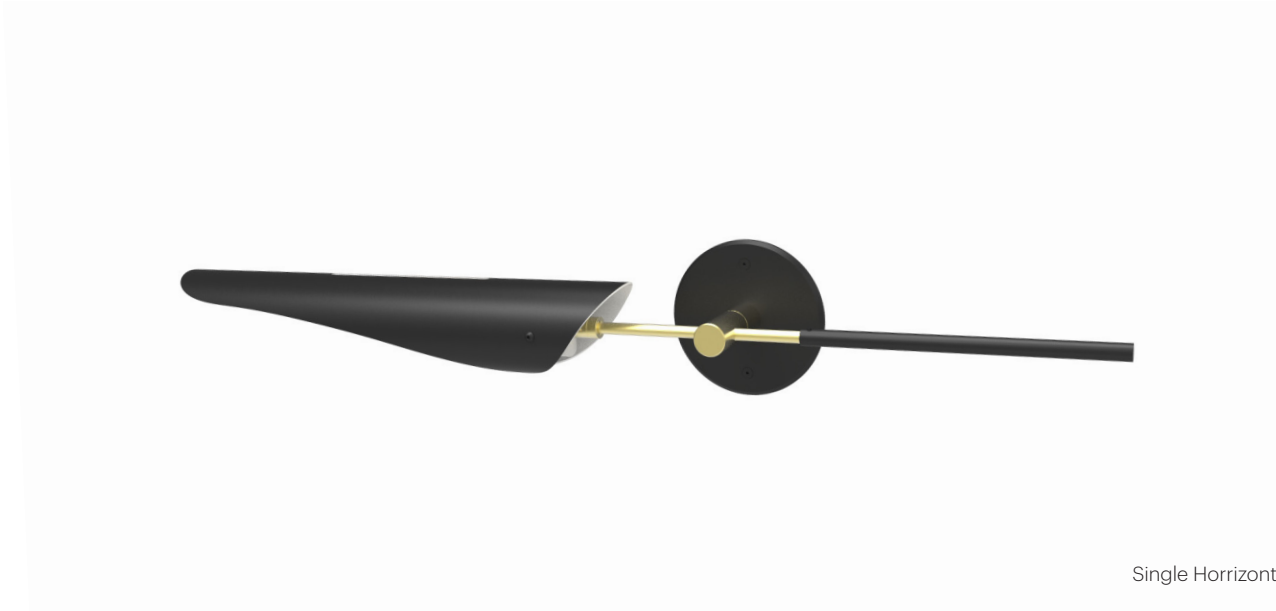

No. 221

Description

The Sarus Sconce features two arms on opposing sides affixed to a powder coated steel wall mount. A single shade is balanced upright with a counterweight. The shade swivels 320° to cast light directionally.

Materials

Shade: Powder coated aluminum
 Wall mount: Powder coated steel
 Hardware: Plated brass
 Arm: Plated steel
 Counterweight: Powder coated steel

Mount & Shade Color

- Black Satin (ivory satin interior)
- Grey Gloss (ivory satin interior)
- Ivory Satin (ivory satin interior)
- White Satin (white satin interior)

Single: 4" D x 5" W x 32" H
 (10 D x 13 W x 81 cm H)
 Wall mount diameter: 5" (13 cm)
 Shade: 18" L x 3" Ø
 (46 L x 8 Ø cm)

No. 221

Single Horizontally Wall Mounted

Single Flush Mount Ceiling Mounted

No. 223

Description

The Sarus Sconce features two arms on opposing sides affixed to a powder coated steel wall mount. The shades swivel 320° to cast light directionally.

Materials

Shade: Powder coated aluminum
 Wall mount: Powder coated steel
 Hardware: Plated brass
 Arm: Plated steel
 Counterweight: Powder coated steel