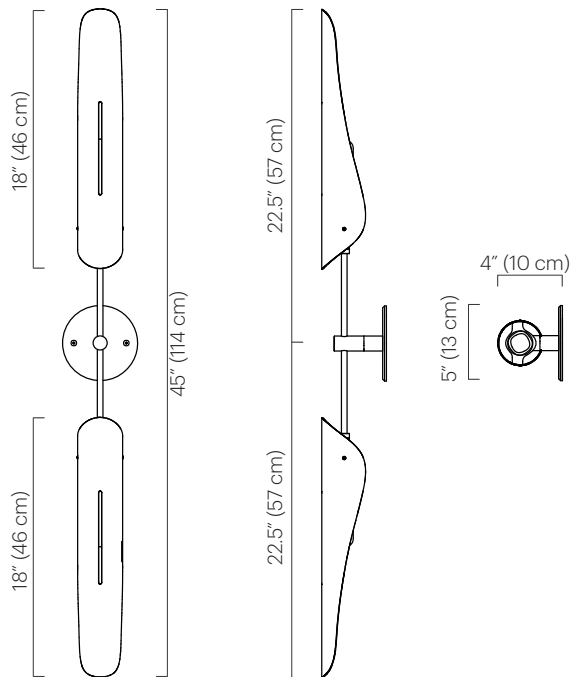

No. 221

Description

The Sarus Sconce features two arms on opposing sides affixed to a powder coated steel wall mount. A single shade is balanced upright with a counterweight. The shade swivels 320° to cast light directionally.

Wattage

60 watts max

Weight

5lb (2.3 kg)

Remarks

UL Listed.
 Hardwired is standard.
 Indoor use and dry locations only.
 Wall mount consistent with shade color.
 Counterweights are black.
 ADA compliant.

Dimensions

Single: 4" D x 5" W x 32" H
 (10 D x 13 W x 81 cm H)
 Wall mount diameter: 5" (13 cm)
 Shade: 18" L x 3" Ø
 (46 L x 8 Ø cm)

No. 221

Single Horizontally Wall Mounted

Single Flush Mount Ceiling Mounted

No. 223

4" D x 5" W x 45" H
 (10 D x 13 W x 114 cm H)
 Wall mount diameter: 5" (13 cm)
 Shade: 18" L x 3" Ø
 (46 L x 8 Ø cm)

No. 223

Double Horizontally Wall Mounted

Double Flush Mount Ceiling Mounted