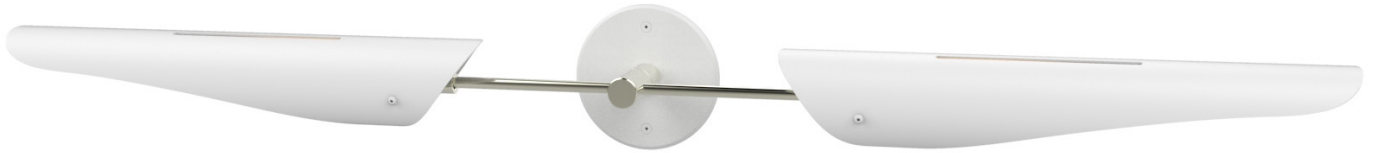

No. 223

Double Horizontally Wall Mounted