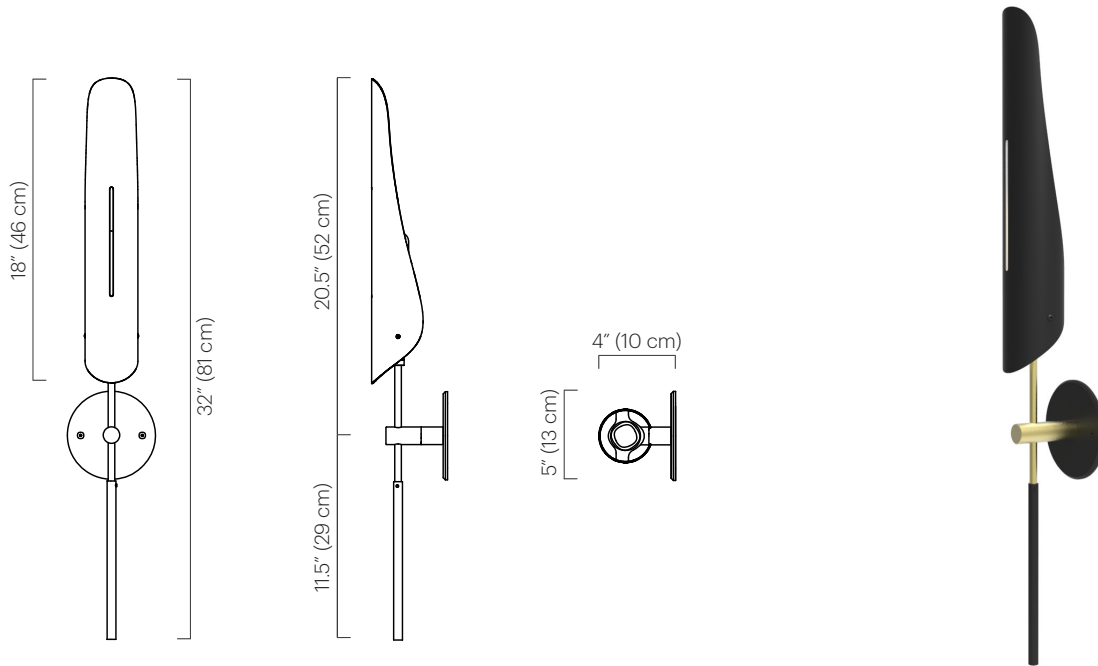

No. 221

Description

The Sarus Sconce features two arms on opposing sides affixed to a powder coated steel wall mount. A single shade is balanced upright with a counterweight. The shade swivels 320° to cast light directionally.

Materials

Shade: Powder coated aluminum
 Wall mount: Powder coated steel
 Hardware: Plated brass
 Arm: Plated steel
 Counterweight: Powder coated steel

Mount & Shade Color

- Black Satin (ivory satin interior)
- Grey Gloss (ivory satin interior)
- Ivory Satin (ivory satin interior)
- White Satin (white satin interior)

Single: 4" D x 5" W x 32" H
 (10 D x 13 W x 81 cm H)
 Wall mount diameter: 5" (13 cm)
 Shade: 18" L x 3" Ø
 (46 L x 8 Ø cm)

No. 221

Single Horizontally Wall Mounted

Single Flush Mount Ceiling Mounted

No. 223

4" D x 5" W x 45" H
 (10 D x 13 W x 114 cm H)
 Wall mount diameter: 5" (13 cm)
 Shade: 18" L x 3" Ø
 (46 L x 8 Ø cm)

No. 223

Double Horizontally Wall Mounted

Double Flush Mount Ceiling Mounted