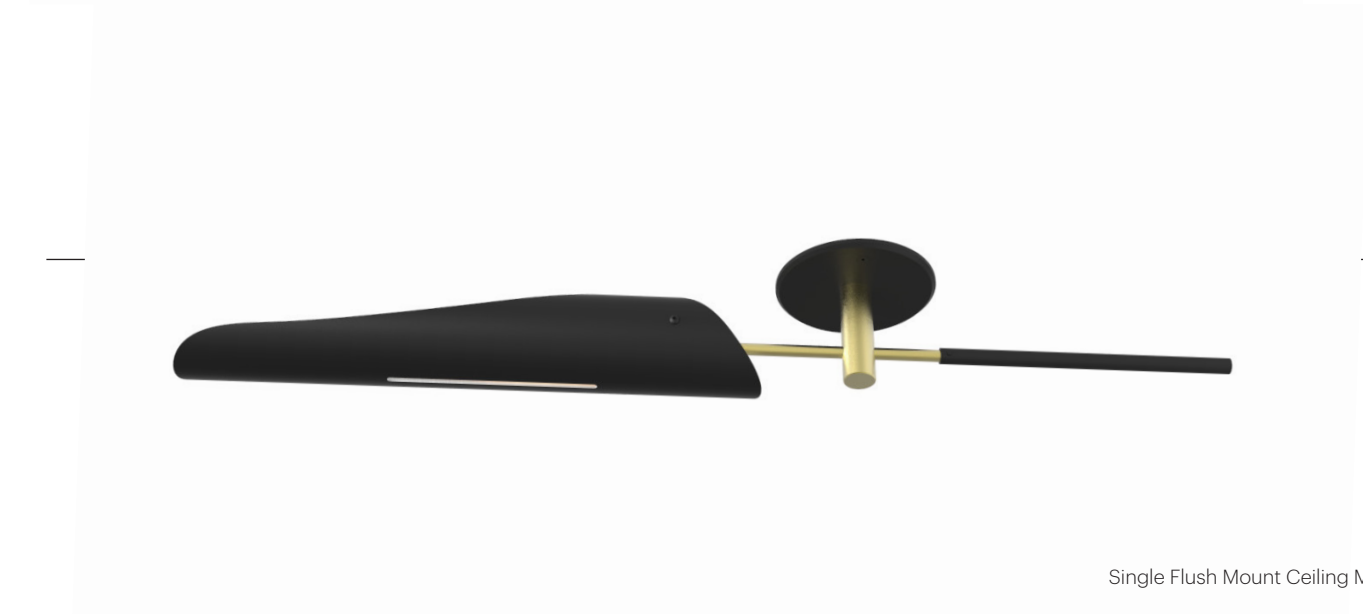

No. 221

Description

The Sarus Sconce features two arms on opposing sides affixed to a powder coated steel wall mount. A single shade is balanced upright with a counterweight. The shade swivels 320° to cast light directionally.

Materials

Shade: Powder coated aluminum
 Wall mount: Powder coated steel
 Hardware: Plated brass
 Arm: Plated steel
 Counterweight: Powder coated steel

Mount & Shade Color

- Black Satin (ivory satin interior)
- Grey Gloss (ivory satin interior)
- Ivory Satin (ivory satin interior)
- White Satin (white satin interior)

Single: 4" D x 5" W x 32" H
 (10 D x 13 W x 81 cm H)
 Wall mount diameter: 5" (13 cm)
 Shade: 18" L x 3" Ø
 (46 L x 8 Ø cm)

No. 221

Single Horizontally Wall Mounted

Single Flush Mount Ceiling Mounted

No. 223

Description

The Sarus Sconce features two arms on opposing sides affixed to a powder coated steel wall mount. The shades swivel 320° to cast light directionally.

Materials

Shade: Powder coated aluminum
 Wall mount: Powder coated steel
 Hardware: Plated brass
 Arm: Plated steel
 Counterweight: Powder coated steel