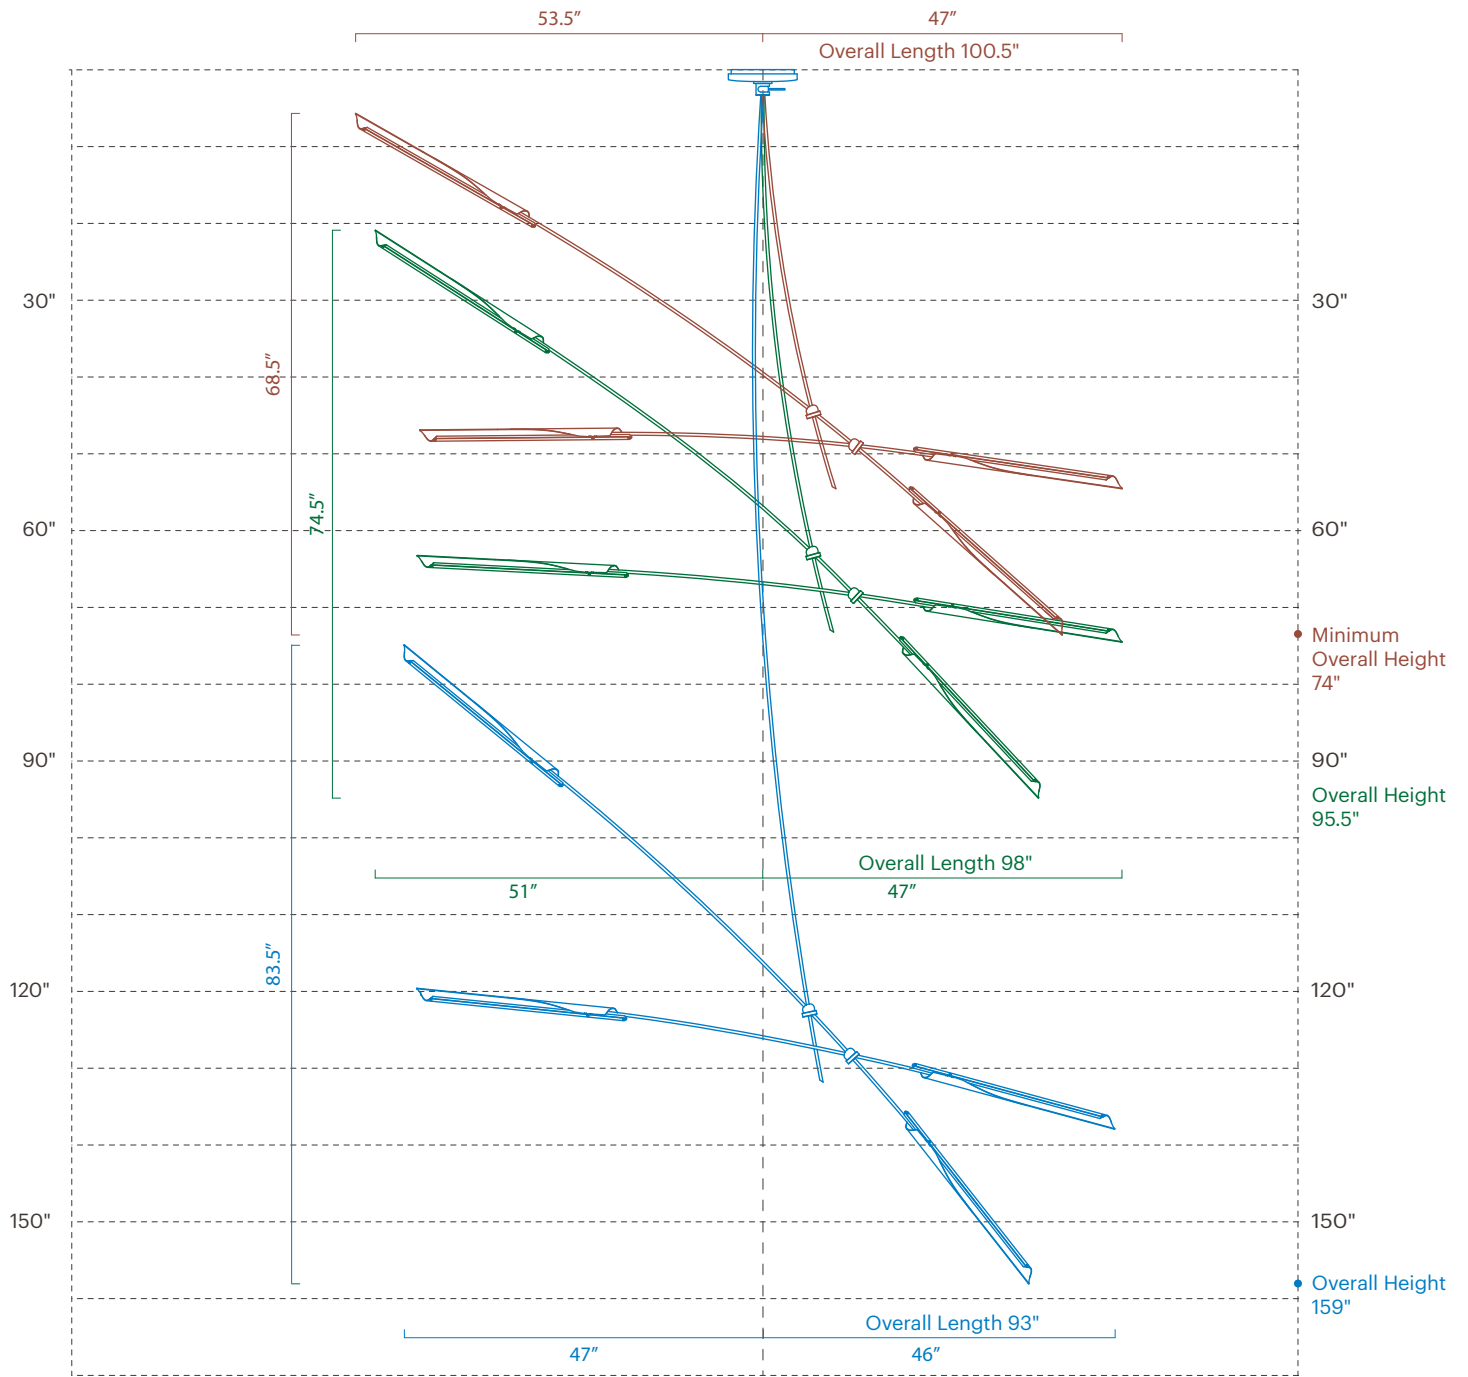

OTTO X Pendant

OVERALL DROP DIAGRAM

No. 448

David Weeks Studio

STOREFRONT
1818 Atlantic Ave.
Brooklyn, NY 11233
212 966 3433

info@DavidWeeksStudio.com
www.DavidWeeksStudio.com