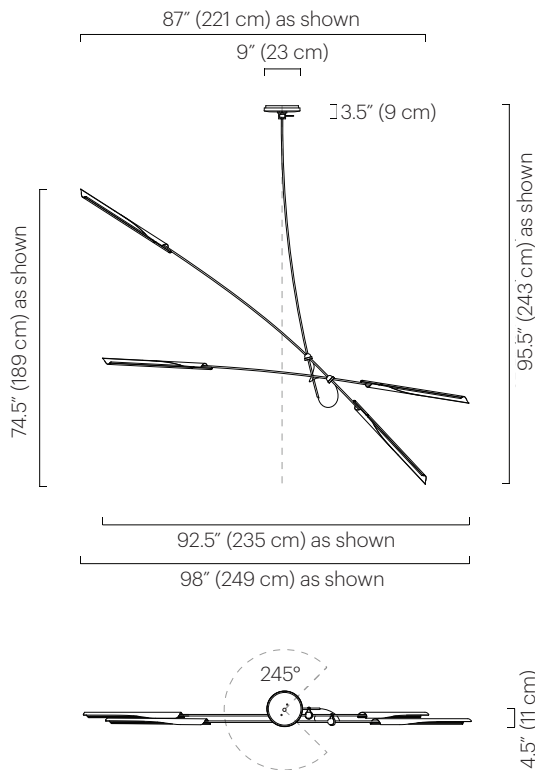

No. 448

Description

The OTTO X features two intersecting arms with an OTTO shade on each end extending from a drop. The naturally occurring arcs of the fixture will vary depending on the length of the drop. All four OTTO shades contain a dimmable LED source. Each shade rotates 300° to cast light directionally. The fixture can rotate 245° from the canopy.

24V / 44 watts

Weight

10 lbs (4.5 kg)

Remarks

Specify drop length.
 Fixed drop not adjustable on site.
 Arm length is fixed.
 Not for use on sloped ceilings.
 Black exterior electrical cord is standard.

Remarks continued

4.5" D x 98" W x 74.5" H
 (11 D x 249 W x 189 cm H)
 Canopy mount: 9" Ø x 3.5" H
 (23 Ø x 9 cm H)
 Shade: 1.5" Ø x 28" L
 (4 Ø x 71 cm L)
 Min overall height: 74" (188 cm)
 Max overall height: 159" (404 cm)