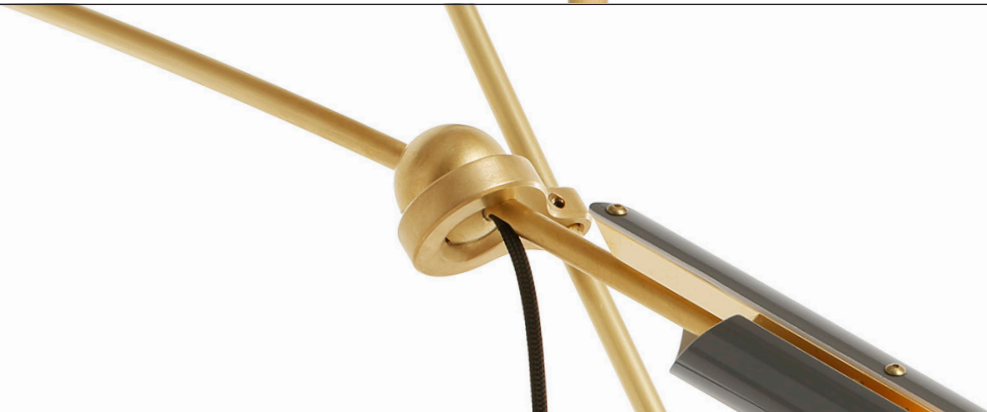

No. 448

Description

The OTTO X features two intersecting arms with an OTTO shade on each end extending from a drop. The naturally occurring arcs of the fixture will vary depending on the length of the drop. All four OTTO shades contain a dimmable LED source. Each shade rotates 300° to cast light directionally. The fixture can rotate 245° from the canopy.

Materials

Shades: Powder coated aluminum
 Ceiling mount: Powder coated and plated aluminum
 Frame: Plated brass
 Drop: Plated brass
 Hardware: Plated and polished brass

Shade Color

- Black Satin (ivory satin interior)
- Grey Gloss (ivory satin interior)
- Ivory Satin (ivory satin interior)
- White Satin (white satin interior)

24V / 44 watts

Weight

10 lbs (4.5 kg)

Remarks

Specify drop length.
 Fixed drop not adjustable on site.
 Arm length is fixed.
 Not for use on sloped ceilings.
 Black exterior electrical cord is standard.

Remarks continued

OTTO X Pendant

OVERALL DROP DIAGRAM

No. 448

David Weeks Studio

STOREFRONT
1818 Atlantic Ave.
Brooklyn, NY 11233
212 966 3433

info@DavidWeeksStudio.com
www.DavidWeeksStudio.com

Canopy

Ball & Bracket