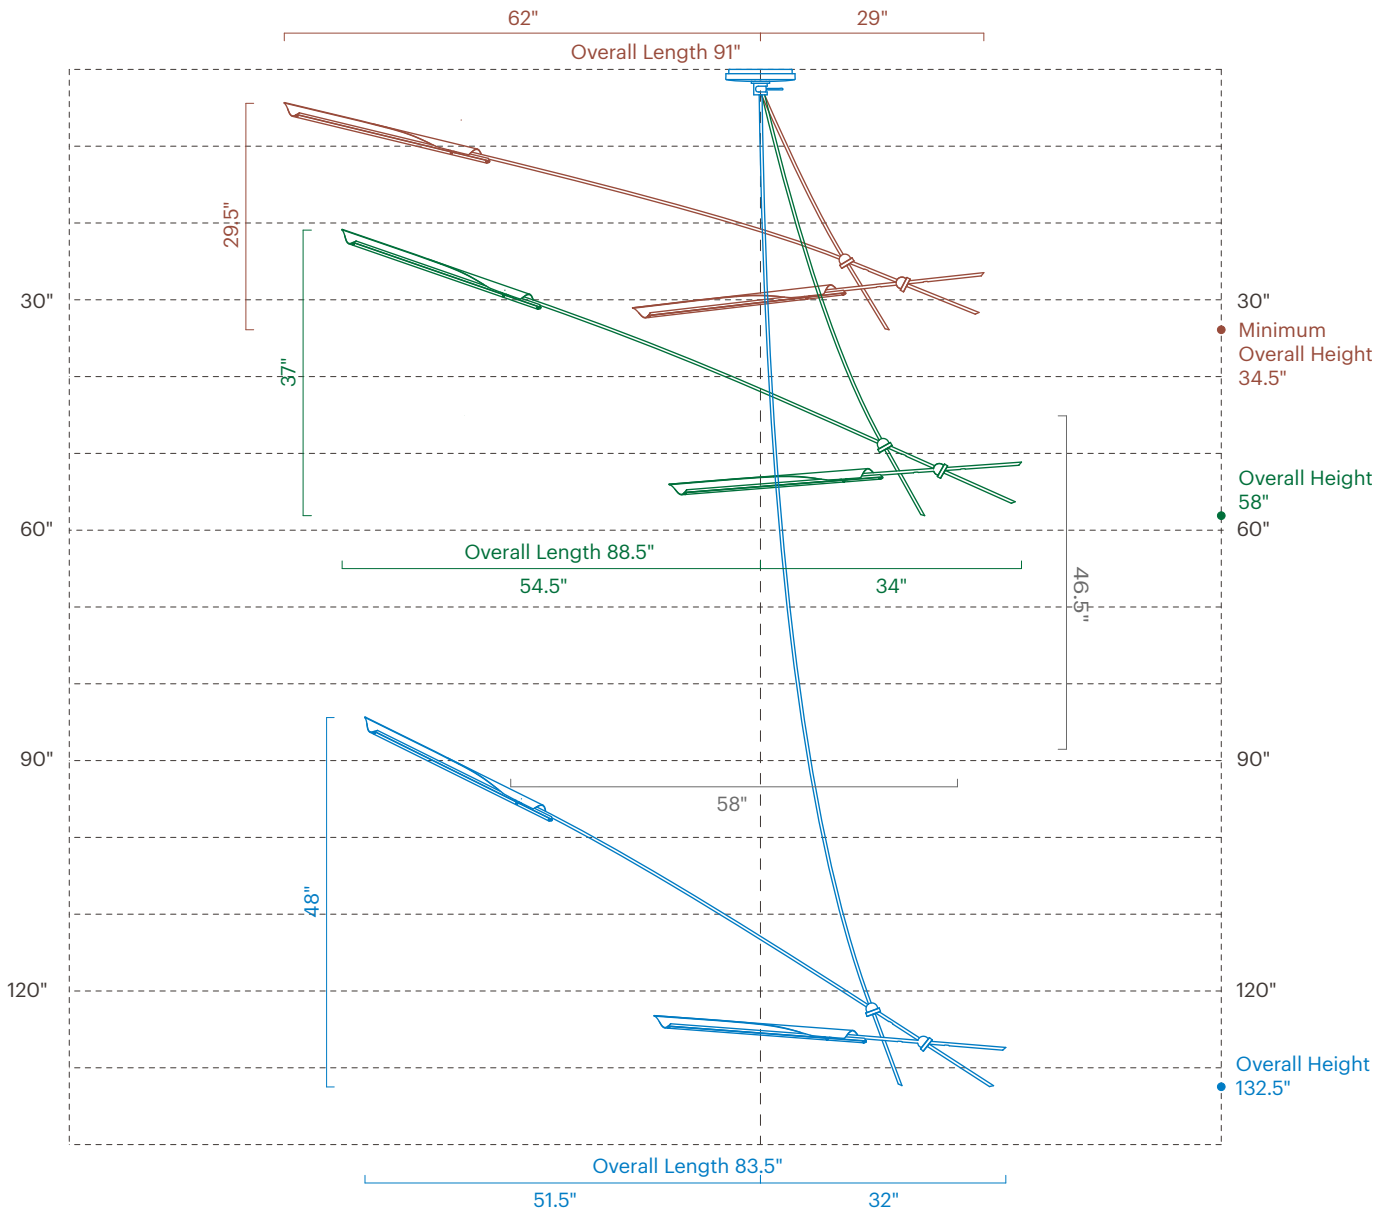

OTTO Two Arm Pendant

TECHNICAL SPECIFICATIONS

No. 444

Description

The OTTO Two Arm features two arms extending from a drop. The naturally occurring arcs of the fixture will vary depending on the length of the drop. The OTTO shade contains a dimmable LED source and rotates 300° to cast light directionally. The fixture can rotate 245° from the canopy.

24V / 22 watts

Weight

5 lbs (2.3 kg)

Remarks

Specify drop length.
 Fixed drop not adjustable on site.
 Arm length is fixed.
 Not for use on sloped ceilings.
 Black exterior electrical cord is standard.

Remarks continued

4.5" D x 86" W x 42" H
 (11 D x 218 W x 107 cm H)
 Canopy mount: 9" Ø x 3.5" H
 (23 Ø x 9 cm H)
 Shades: 1.5" Ø x 28" L
 (4 Ø x 71 cm L)
 Min overall height: 34.5" (88 cm)
 Max overall height: 132.5" (336.5 cm)

David Weeks Studio

STUDIO
 1818 Atlantic Ave.
 Brooklyn, NY 11233
 212 966 3433

sales@DavidWeeksStudio.com
 www.DavidWeeksStudio.com

OTTO Two Arm Pendant

OVERALL DROP DIAGRAM

No. 444

**David
Weeks
Studio**

STOREFRONT
1818 Atlantic Ave.
Brooklyn, NY 11233
212 966 3433