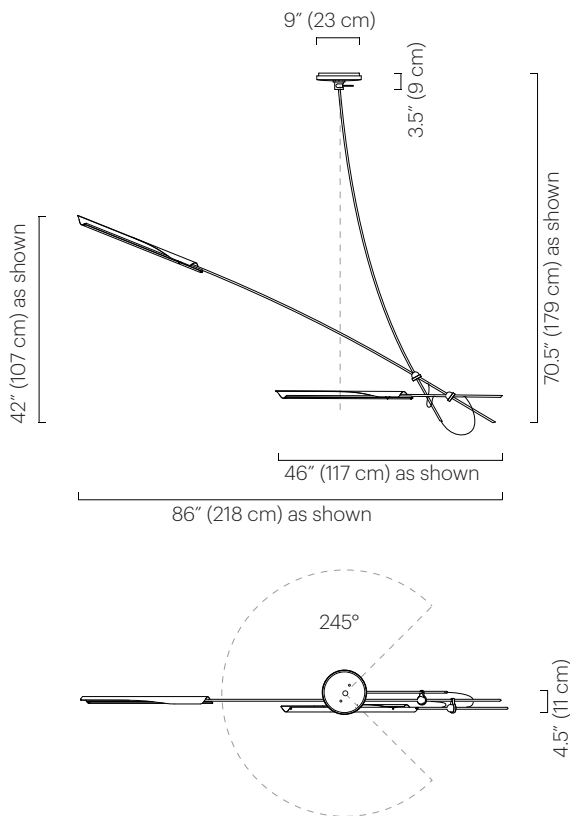

OTTO Two Arm Pendant

TECHNICAL SPECIFICATIONS

No. 444

Description

The OTTO Two Arm features two arms extending from a drop. The naturally occurring arcs of the fixture will vary depending on the length of the drop. The OTTO shade contains a dimmable LED source and rotates 300° to cast light directionally. The fixture can rotate 245° from the canopy.

24V / 22 watts

Weight

5 lbs (2.3 kg)

Remarks

Specify drop length.
 Fixed drop not adjustable on site.
 Arm length is fixed.
 Not for use on sloped ceilings.
 Black exterior electrical cord is standard.

Remarks continued

4.5" D x 86" W x 42" H
 (11 D x 218 W x 107 cm H)
 Canopy mount: 9" Ø x 3.5" H
 (23 Ø x 9 cm H)
 Shades: 1.5" Ø x 28" L
 (4 Ø x 71 cm L)
 Min overall height: 34.5" (88 cm)
 Max overall height: 132.5" (336.5 cm)