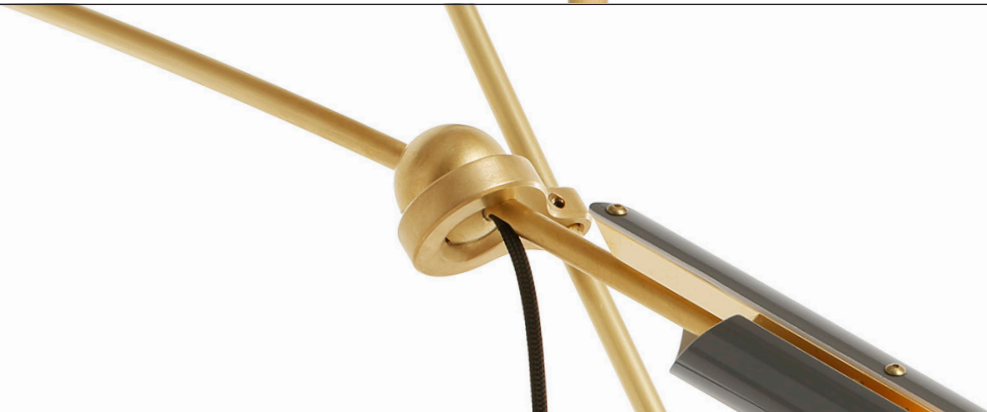

Ball & Bracket