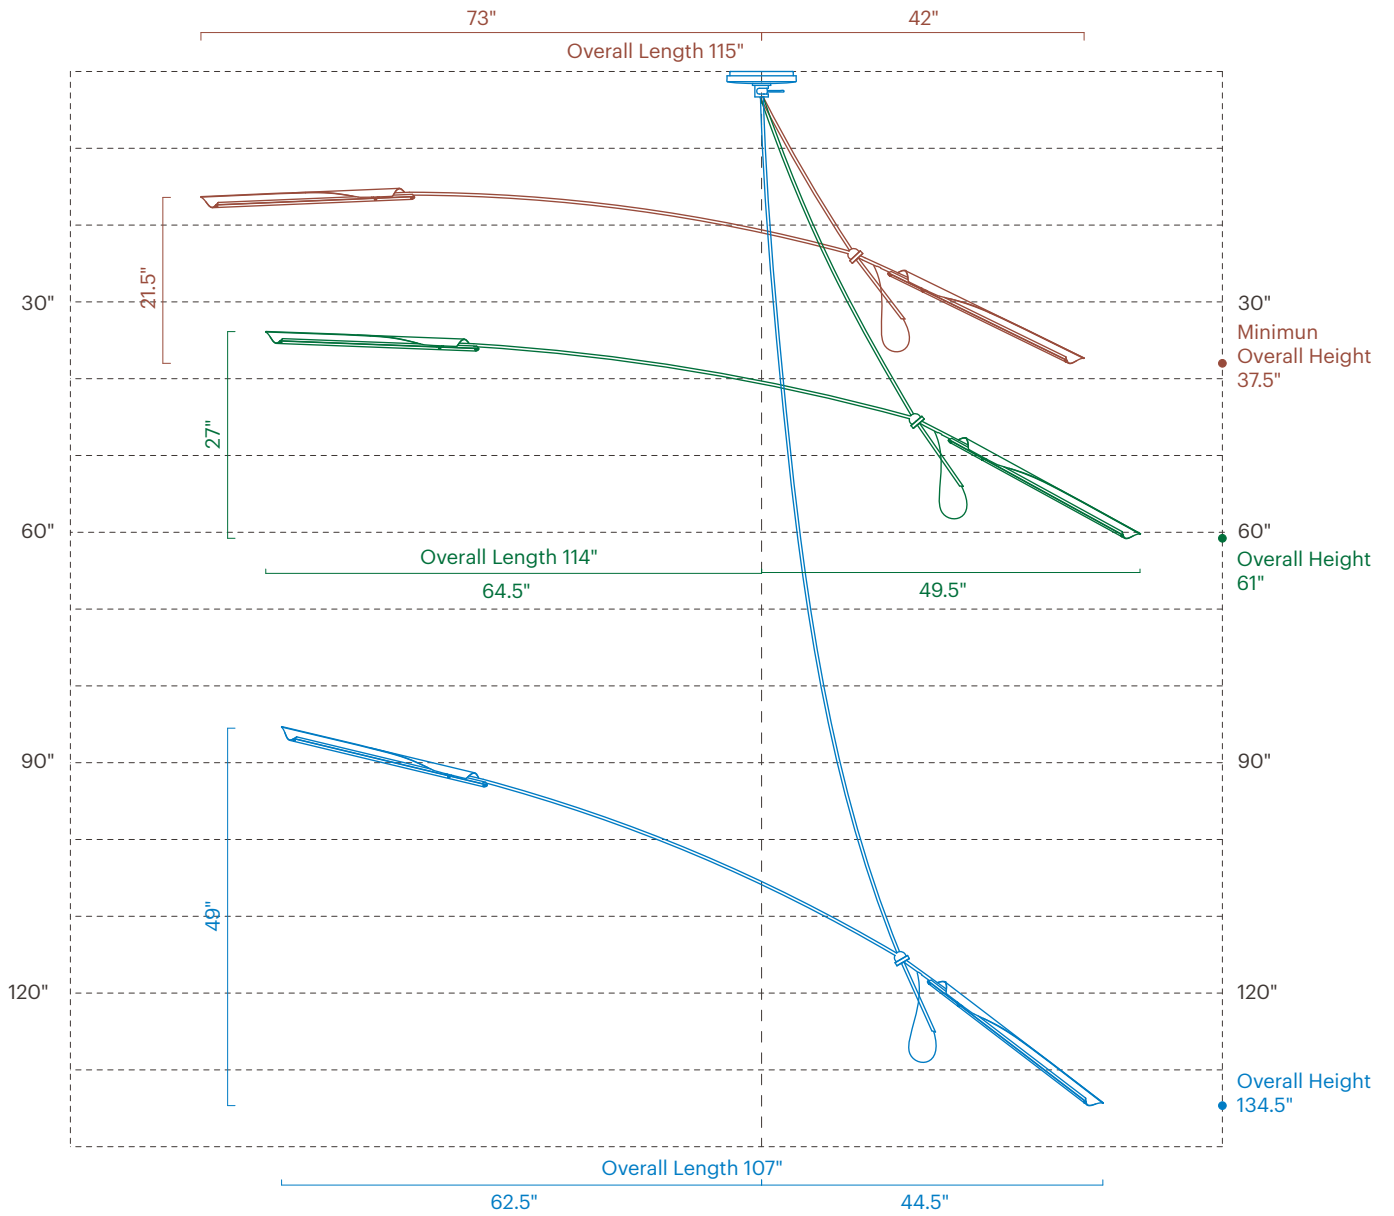

Canopy

Ball & Bracket

No. 445