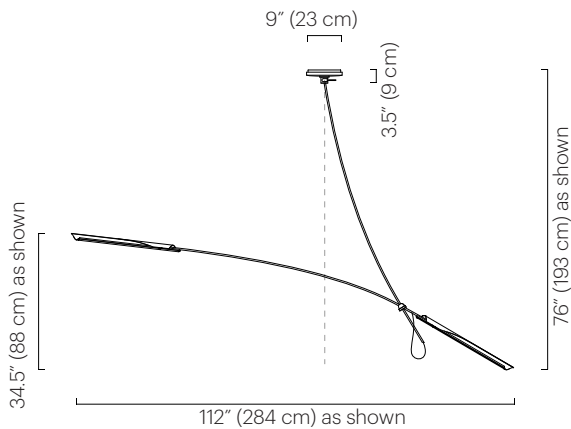

No. 445

Description

The OTTO Pendant Duo features one arm with a shade on either end extending from a customizable drop. The naturally occurring arcs of the fixture will vary depending on the length of the drop. The OTTO shades contain a dimmable LED source and rotate 300° to cast light directionally. The fixture can rotate 245° from the canopy.

24V / 22 watts

Weight

5 lbs (2.3 kg)

Remarks

Specify drop length.
 Fixed drop not adjustable on site.
 Arm length is fixed.
 Not for use on sloped ceilings.
 Black exterior electrical cord is standard.

Remarks continued

3" D x 112" W x 34.5" H
 (8 D x 284 W x 88 cm H)
 Canopy mount: 9" Ø x 3.5" H
 (23 Ø x 9 cm H)
 Shades: 1.5" Ø x 28" L
 (4 Ø x 71 cm L)
 Min overall height: 37.5" (95 cm)
 Max overall height: 134.5" (342 cm)