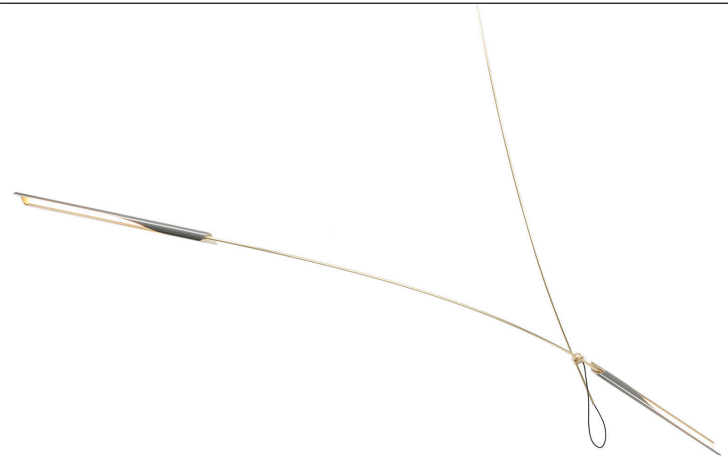

No. 445

Description

The OTTO Pendant Duo features one arm with a shade on either end extending from a customizable drop. The naturally occurring arcs of the fixture will vary depending on the length of the drop. The OTTO shades contain a dimmable LED source and rotate 300° to cast light directionally. The fixture can rotate 245° from the canopy.

Materials

Shade: Powder coated aluminum
 Ceiling mount: Powder coated and plated aluminum
 Frame: Plated brass
 Drop: Plated brass
 Hardware: Plated and polished brass

Shade Color

- Black Satin (ivory satin interior)
- Grey Gloss (ivory satin interior)
- Ivory Satin (ivory satin interior)
- White Satin (white satin interior)

Custom colors available.

Finish

- Brushed Brass
- Polished Nickel

Custom finishes available.

Lamping

LED: Warm white 2700K
 Lumens: 1680 (equivalent to two 60W incandescent bulbs)
 CRI: 80+
 50,000 LED life hours (approx.)

24V / 22 watts

Weight

5 lbs (2.3 kg)

Remarks

Specify drop length.
 Fixed drop not adjustable on site.
 Arm length is fixed.
 Not for use on sloped ceilings.
 Black exterior electrical cord is standard.

Remarks continued