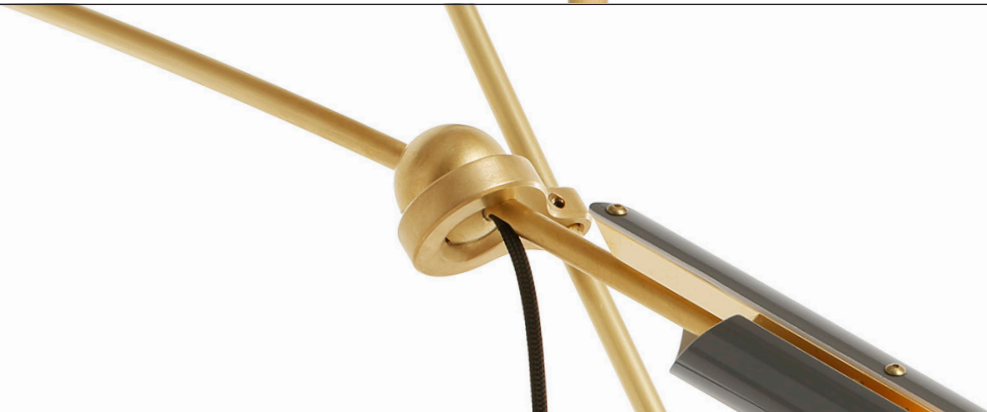

No. 445

Description

The OTTO Pendant Duo features one arm with a shade on either end extending from a customizable drop. The naturally occurring arcs of the fixture will vary depending on the length of the drop. The OTTO shades contain a dimmable LED source and rotate 300° to cast light directionally. The fixture can rotate 245° from the canopy.

Materials

Shade: Powder coated aluminum
 Ceiling mount: Powder coated and plated aluminum
 Frame: Plated brass
 Drop: Plated brass
 Hardware: Plated and polished brass

Shade Color

- Black Satin (ivory satin interior)
- Grey Gloss (ivory satin interior)
- Ivory Satin (ivory satin interior)
- White Satin (white satin interior)

3" D x 112" W x 34.5" H
 (8 D x 284 W x 88 cm H)
 Canopy mount: 9" Ø x 3.5" H
 (23 Ø x 9 cm H)
 Shades: 1.5" Ø x 28" L
 (4 Ø x 71 cm L)
 Min overall height: 37.5" (95 cm)
 Max overall height: 134.5" (342 cm)

No. 445

Canopy

Ball & Bracket

Shade