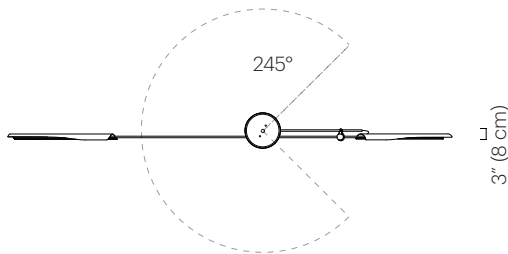

No. 445

Description

The OTTO Pendant Duo features one arm with a shade on either end extending from a customizable drop. The naturally occurring arcs of the fixture will vary depending on the length of the drop. The OTTO shades contain a dimmable LED source and rotate 300° to cast light directionally. The fixture can rotate 245° from the canopy.

24V / 22 watts

Weight

5 lbs (2.3 kg)

Remarks

Specify drop length.
 Fixed drop not adjustable on site.
 Arm length is fixed.
 Not for use on sloped ceilings.
 Black exterior electrical cord is standard.

Remarks continued

3" D x 112" W x 34.5" H
 (8 D x 284 W x 88 cm H)
 Canopy mount: 9" Ø x 3.5" H
 (23 Ø x 9 cm H)
 Shades: 1.5" Ø x 28" L
 (4 Ø x 71 cm L)
 Min overall height: 37.5" (95 cm)
 Max overall height: 134.5" (342 cm)