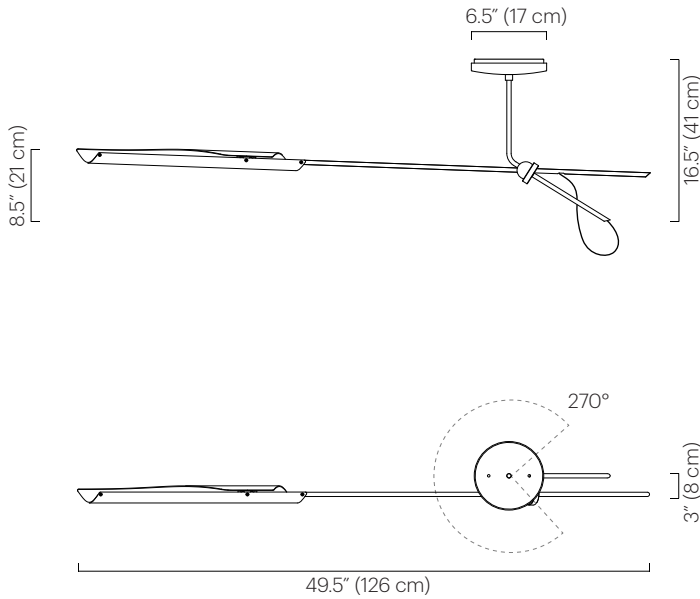

No. 438

Description

The OTTO Loop Pendant is a lower profile version of our OTTO One Arm fixture featuring a single cantilevered arm. The OTTO shade contains a dimmable LED source and rotates 300° to cast light directionally. The fixture can rotate 270° from the canopy.

Materials

Shade: Powder coated aluminum
 Ceiling mount: Powder coated aluminum and steel.
 Frame: Plated brass
 Drop: Plated brass
 Hardware: Plated and polished brass

Shade Color

- Black Satin (ivory satin interior)
- Grey Gloss (ivory satin interior)
- Ivory Satin (ivory satin interior)
- White Satin (white satin interior)

Weight

5 lbs (2.3 kg)

Remarks

Fixed drop not adjustable on site.
 Arm length is fixed.
 Not for use on sloped ceilings.
 Black exterior electrical cord is standard.
 Hardware finish consistent with frame finish.
 Ceiling mount consistent with shade color.
 Additional weight support recommended for junction box installation.
 Indoor use and dry locations only.

Dimensions

49.5" L x 16.5" H x 3" W
 (126 L x 41 H x 8 cm W)
 Canopy mount: 6.5" Ø x 1.25" H
 (17 Ø x 3 cm H)
 Shade: 1.5" Ø x 20" L
 (4 Ø x 51 cm L)