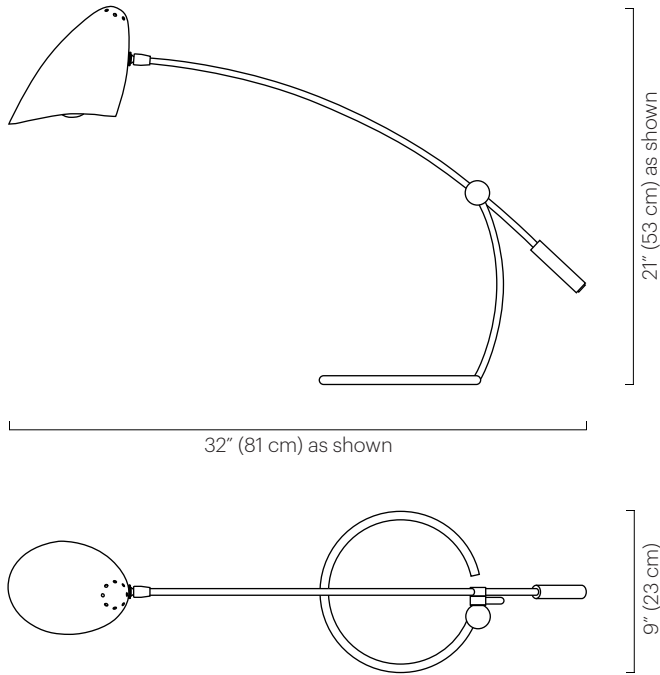

No. 109

Description

The Bullet Desk Lamp features a counterweighted arm that adjusts up and down to desired height. The handspun aluminum shade rotates 320 degrees to cast light directionally. May be ordered with Bullet or Bottle shades.

Materials

Shade: Powder coated aluminum
 Frame: Plated steel
 Counterweight: Power coated steel

Shade Color Bullet

- Black Satin (ivory satin interior)
- Ivory Satin (ivory satin interior)
- White Satin (white satin interior)

UL listed.
 Bullet shade: On/Off switch located on cord.
 Bottle shade 120V: On/Off switch located on shade and cord.
 220-240V: On/Off switch located on cord.

Remarks Continued

Cord color is black; length approx. 7 feet.
 Counterweight and arm adjustment are always black.
 Indoor use and dry locations only.

Dimensions

Base: 9" Ø (23 cm)
 Height variable.
 Adjusts up to 36.5" H (93 cm)
 Bullet Shade: 9" H x 6" W x 6.5" D (23 H x 15 W x 17 cm D)
 Bottle Shade: 8.5" H x 5.5" W 8.5" D (22 H x 14 W x 22 cm D)