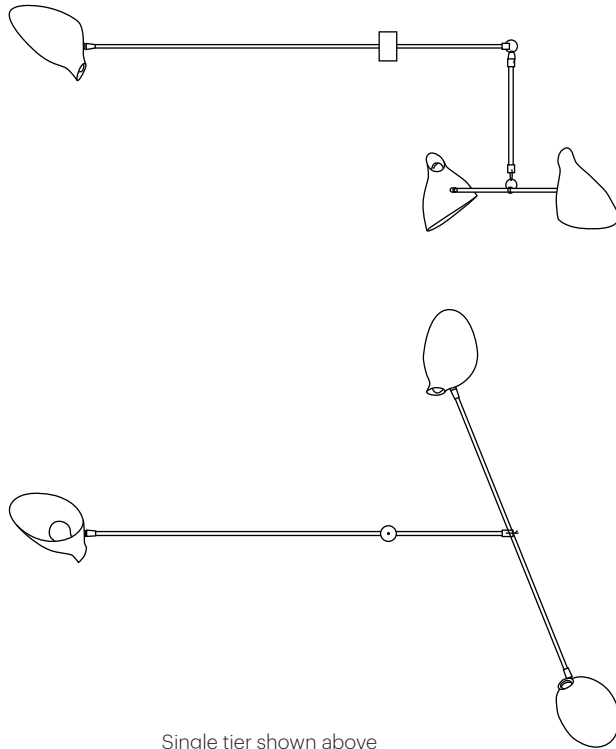

Bottle Tiered Mobile

TECHNICAL SPECIFICATIONS

No. 405

Single tier shown above

Shown above with three tiers

Description

The Bottle Tiered Mobile is a totally customizable fixture. The quantity and size of the tiers can be specified for site conditions. Each tier is comprised of three segments, with three shades that balance on an asymmetrical axis that allows gentle movement. Large bottle shades rotate 320° to cast light directionally.

Materials

Shades: Powder coated aluminum
 Ceiling mount: Powder coated steel
 Frame: Plated steel
 Hub: Plated aluminum (for nickel finish) or brass (for brass finish)
 Drop: Stainless steel cable

Shade Color

Wattage

180 watts max per tier

Weight

Weight varies; depending on number of tiers and dimensions.
 Each tier: approx. 8-10 lbs (3.6-4.5 kg)

Remarks

Specify drop length.
 Approx. 6" of extra cable and cord included.

Dimensions

Fixture custom made based on client specifications.
 Minimum diameter: 60" (152 cm)
 Maximum diameter: 120" (305 cm)
 Ceiling mount diameter: 5" (13 cm)
 Minimum overall height:
 Single tier: 18.5" (47 cm)
 Two tiers: 28" (71 cm)
 Three tiers: 35" (89 cm)
 Shade: 13.5" L x 7" W x 9" D (34 L x 18 W x 23 cm D)