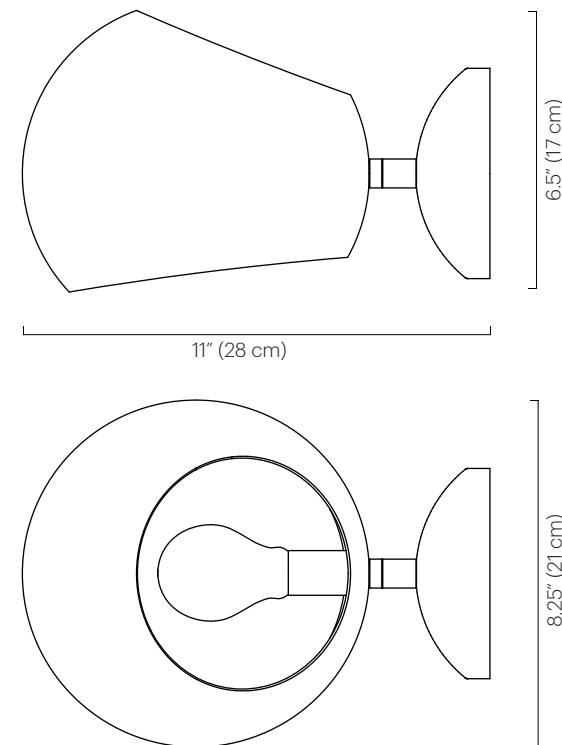

## Big Boi Sconce

TECHNICAL SPECIFICATIONS

No. 214

 Quickship

Select finishes and colors available.

### Description

Featuring a large Boi shade with openings at both the top and the bottom, the Big Boi Sconce allows light to flow through the entirety of the fixture. The shade rotates 320° to cast light directionally.

### Weight

5 lbs (2.3 kg)

### Dimensions

11" D x 8.25" W x 6.5" H  
(28 D x 21 W x 17 cm H)  
Wall mount diameter: 5" (13 cm)  
Shade: 8.25" Ø x 6.5" H  
(21 Ø x 17 cm H)