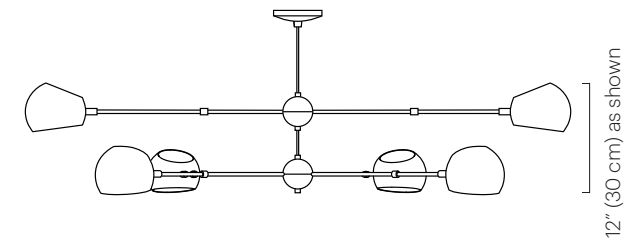

419 Boi Oval Pendant
Black Satin + Polished Nickel

Boi Oval Pendant

TECHNICAL SPECIFICATIONS

No. 419

Description

The Boi Oval is a two tier fixture with six shades. The top tier has two shades, and the Bottom tier has four shades creating an oval shape when viewed from below. Shades rotate 320° to cast light directionally. Tiers are available in three diameters; they can also be customized to client specifications.

Materials

Shades: Powder coated steel
Ceiling mount: Powder coated steel
Frame: Plated steel
Hubs: Plated brass
Drop: Stainless steel cable

Shade Color

- Black Gloss (black gloss interior)
- Black Satin (ivory satin interior)
- Grey Gloss (grey gloss interior)
- Ivory Satin (ivory satin interior)
- Orange Gloss (ivory satin interior)
- White Gloss (white gloss interior)
- White Satin (white satin interior)

Wattage

360 watts max

Weight

Approx. 10 lbs (4.5 kg)

Remarks

Specify drop length.
Approx. 6" of extra cable
and cord included.
Only available in two tiers.
Specify tier diameter.
Ceiling mount color matches
specified shade.
White electrical cord is standard.

Remarks continued

Additional weight support
recommended for junction
box installation.
Indoor use and dry locations only.

Dimensions

Available in standard diameters:
Upper tier: 48.5" / 56.5" / 64.5"
(123 cm / 144 cm / 164 cm)
Lower tier: 39.4" / 48.5" / 56.5" / 64.5"
(100 cm / 123 cm / 144 cm / 164 cm)
or specify custom tier diameters.
Min. diameter of tier: 24" (61 cm)
Max. diameter of tier: 72" (183 cm)
Standard distance
between tiers: 7" (18 cm)
Ceiling mount diameter: 5" (13 cm)
Minimum overall height: 13" (33 cm)
Shade: 6" Ø x 5.5" H
(15 Ø x 14 cm H)