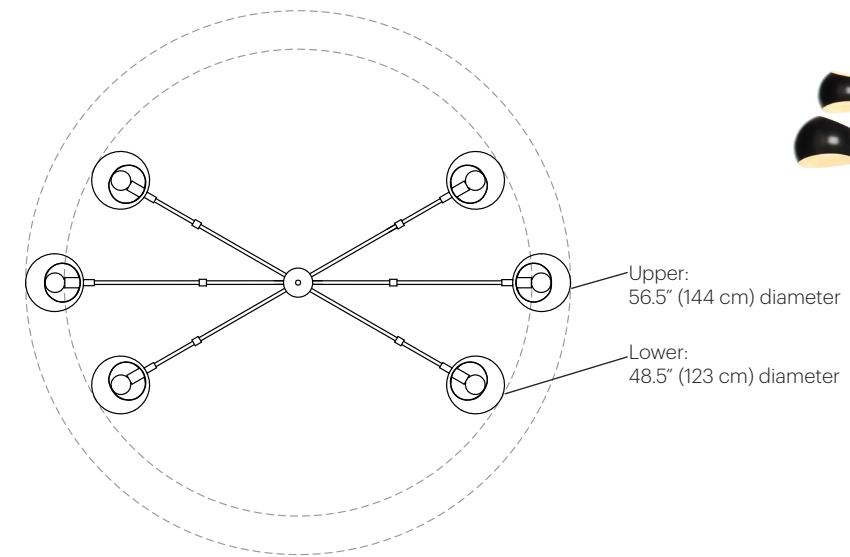

419 Boi Oval Pendant
Black Satin + Polished Nickel

Boi Oval Pendant

TECHNICAL SPECIFICATIONS

No. 419

Description

The Boi Oval is a two tier fixture with six shades. The top tier has two shades, and the Bottom tier has four shades creating an oval shape when viewed from below. Shades rotate 320° to cast light directionally. Tiers are available in three diameters; they can also be customized to client specifications.

Materials

Shades: Powder coated steel
Ceiling mount: Powder coated steel
Frame: Plated steel
Hubs: Plated brass
Drop: Stainless steel cable

Shade Color

- Black Gloss (black gloss interior)
- Black Satin (ivory satin interior)
- Grey Gloss (grey gloss interior)
- Ivory Satin (ivory satin interior)
- Orange Gloss (ivory satin interior)
- White Gloss (white gloss interior)
- White Satin (white satin interior)

Wattage

360 watts max

Weight

Approx. 10 lbs (4.5 kg)

Remarks

Specify drop length.
Approx. 6" of extra cable
and cord included.
Only available in two tiers.
Specify tier diameter.
Ceiling mount color matches
specified shade.
White electrical cord is standard.

Remarks continued

Additional weight support
recommended for junction
box installation.
Indoor use and dry locations only.

Dimensions

Available in standard diameters:
Upper tier: 48.5" / 56.5" / 64.5"
(123 cm / 144 cm / 164 cm)
Lower tier: 39.4" / 48.5" / 56.5" / 64.5"
(100 cm / 123 cm / 144 cm / 164 cm)
or specify custom tier diameters.
Min. diameter of tier: 24" (61 cm)
Max. diameter of tier: 72" (183 cm)
Standard distance
between tiers: 7" (18 cm)
Ceiling mount diameter: 5" (13 cm)
Minimum overall height: 13" (33 cm)
Shade: 6" Ø x 5.5" H
(15 Ø x 14 cm H)