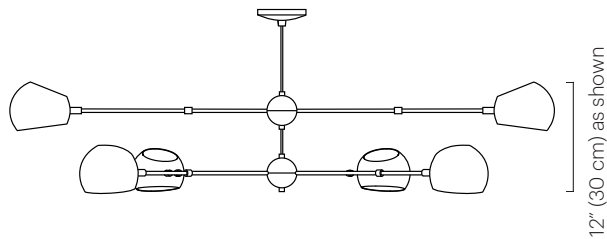

# Boi Oval Pendant

### Description

The Boi Oval is a two tier fixture with six shades. The top tier has two shades, and the Bottom tier has four shades creating an oval shape when viewed from below. Shades rotate 320° to cast light directionally. Tiers are available in three diameters; they can also be customized to client specifications.

### Dimensions

Available in standard diameters:  
Upper tier: 48.5" / 56.5" / 64.5"  
(123 cm / 144 cm / 164 cm)  
Lower tier: 39.4" / 48.5" / 56.5" / 64.5"  
(100 cm / 123 cm / 144 cm / 164 cm)  
or specify custom tier diameters.  
Min. diameter of tier: 24" (61 cm)  
Max. diameter of tier: 72" (183 cm)  
Standard distance  
between tiers: 7" (18 cm)  
Ceiling mount diameter: 5" (13 cm)  
Minimum overall height: 13" (33 cm)  
Shade: 6" Ø x 5.5" H  
(15 Ø x 14 cm H)