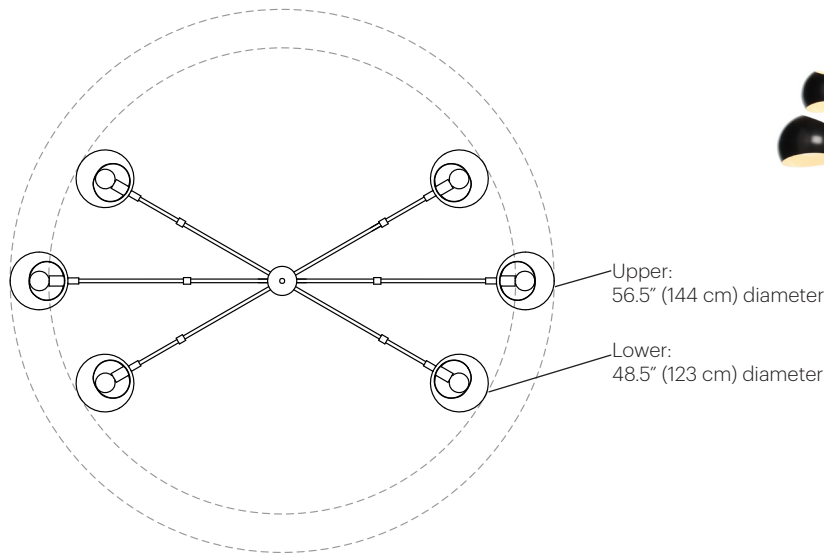

### Description

The Boi Oval is a two tier fixture with six shades. The top tier has two shades, and the Bottom tier has four shades creating an oval shape when viewed from below. Shades rotate 320° to cast light directionally. Tiers are available in three diameters; they can also be customized to client specifications.

### Dimensions

Available in standard diameters:  
Upper tier: 48.5" / 56.5" / 64.5"  
(123 cm / 144 cm / 164 cm)  
Lower tier: 39.4" / 48.5" / 56.5" / 64.5"  
(100 cm / 123 cm / 144 cm / 164 cm)  
or specify custom tier diameters.  
Min. diameter of tier: 24" (61 cm)  
Max. diameter of tier: 72" (183 cm)  
Standard distance  
between tiers: 7" (18 cm)  
Ceiling mount diameter: 5" (13 cm)  
Minimum overall height: 13" (33 cm)  
Shade: 6" Ø x 5.5" H  
(15 Ø x 14 cm H)