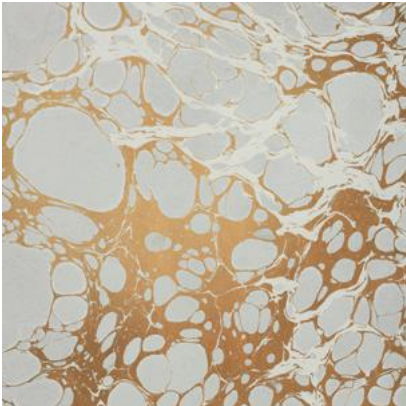

Calico

WABI

Tear Sheet

Wabi melds traditional marbling techniques with modern design.

CERULEAN

CLOUD

LAGOON

MINERAL