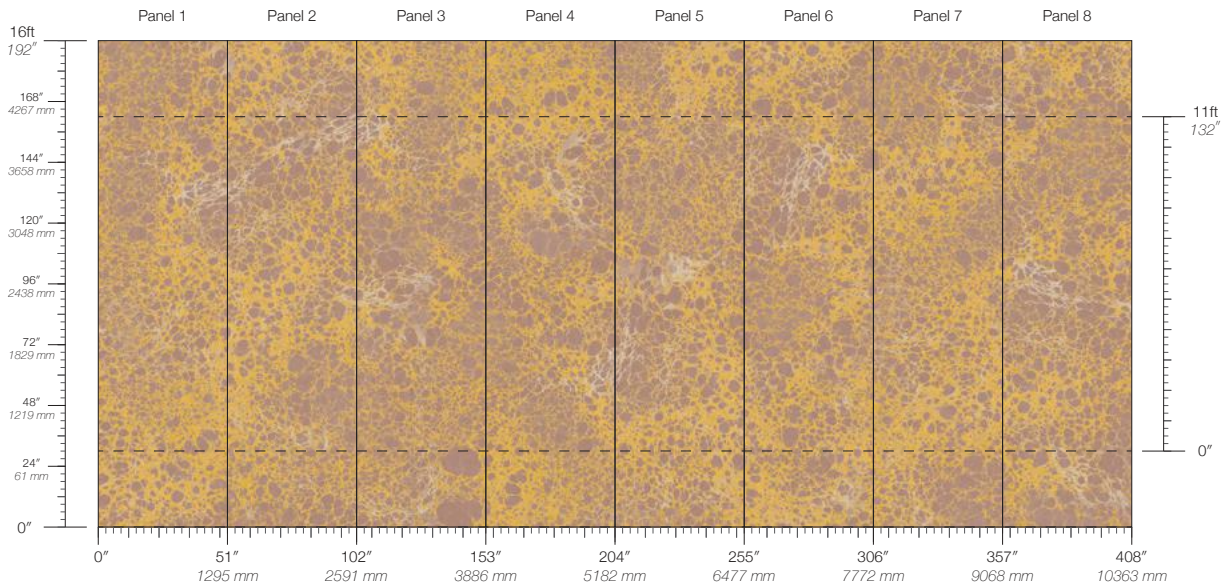

Wabi Rosarium

Suitable for residential and commercial projects

COLOR
Rosarium

STOCK
Made to order

REPEAT
Non-repeating

CONTACT
sales@calicowallpaper.com
+1 718 243 1705
57 Lispenard Street
New York, NY 10013 USA

ITEM
1012

MINIMUM
1 panel

LEAD TIME
4 weeks to print

CONTENT
Type II Vinyl

MAINTENANCE
Water-based cleanser

ORIGIN
USA

DISCLAIMER
Panel maps represent mural artwork only. Reference the physical sample for color and texture.

PANEL WIDTH
45" / 1143 mm trimmed

FLAMMABILITY
ASTM E84 Adhered Class A

DETAILS
Custom options available

PANEL HEIGHT
120" / 3048 mm standard

ENVIRONMENTAL
Recycled Content, Phthalate Free
Low VOC, HPD Available

PRICE
Available upon request