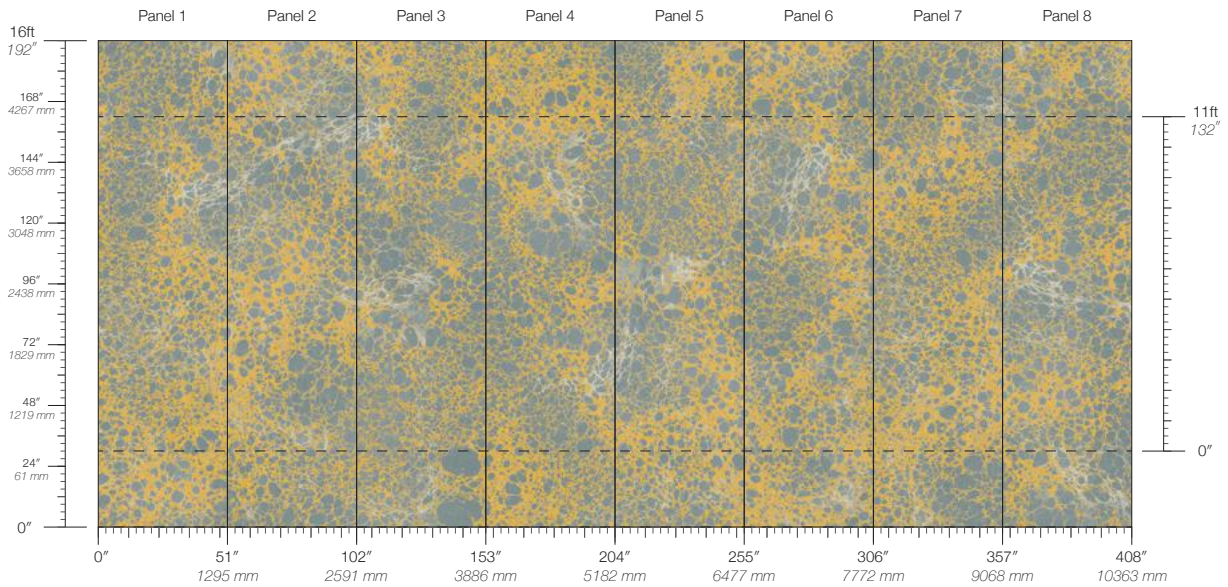

Wabi Lagoon

Suitable for residential and commercial projects

COLOR
Lagoon

STOCK
Made to order

REPEAT
Non-repeating

CONTACT
sales@calicowallpaper.com
+1 718 243 1705
57 Lispenard Street
New York, NY 10013 USA

ITEM
1008

MINIMUM
1 panel

LEAD TIME
4 weeks to print

CONTENT
Type II Vinyl

MAINTENANCE
Water-based cleanser

ORIGIN
USA

DISCLAIMER
Panel maps represent mural artwork only. Reference the physical sample for color and texture.

PANEL WIDTH
45" / 1143 mm trimmed

FLAMMABILITY
ASTM E84 Adhered Class A

DETAILS
Custom options available

PANEL HEIGHT
120" / 3048 mm standard

ENVIRONMENTAL
Recycled Content, Phthalate Free
Low VOC, HPD Available

PRICE
Available upon request