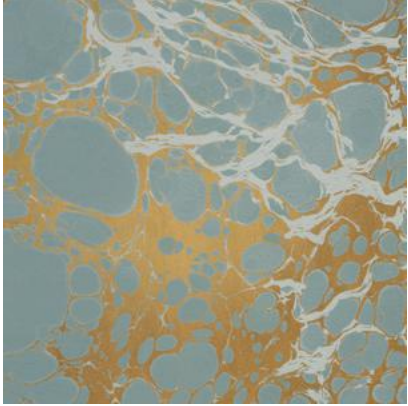

Calico

WABI

Tear Sheet

Wabi melds traditional marbling techniques with modern design.

CERULEAN

CLOUD

LAGOON

MINERAL