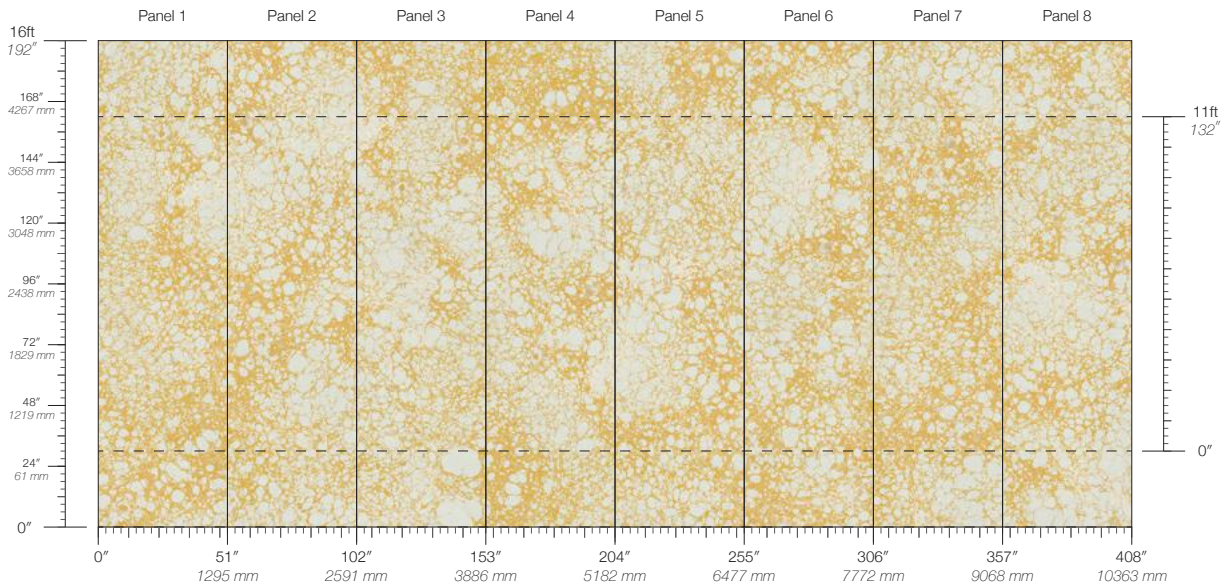

DISCLAIMER
Panel maps represent mural artwork only. Reference the physical sample for color and texture.

PANEL WIDTH
45" / 1143 mm trimmed

FLAMMABILITY
ASTM E84 Adhered Class A

DETAILS
Custom options available

PANEL HEIGHT
120" / 3048 mm standard

ENVIRONMENTAL
Recycled Content, Phthalate Free
Low VOC, HPD Available

PRICE
Available upon request

Wabi Cloud

Suitable for residential and commercial projects

COLOR
Cloud