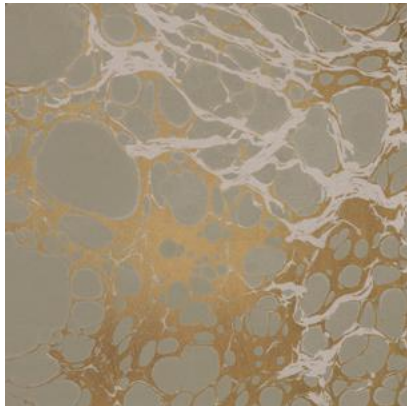

Wabi melds traditional marbling techniques with modern design.

TAUPE