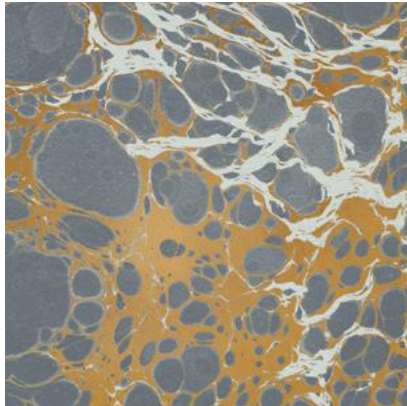

Calico

WABI

Tear Sheet

Wabi melds traditional marbling techniques with modern design.

CERULEAN

CLOUD

LAGOON

MINERAL