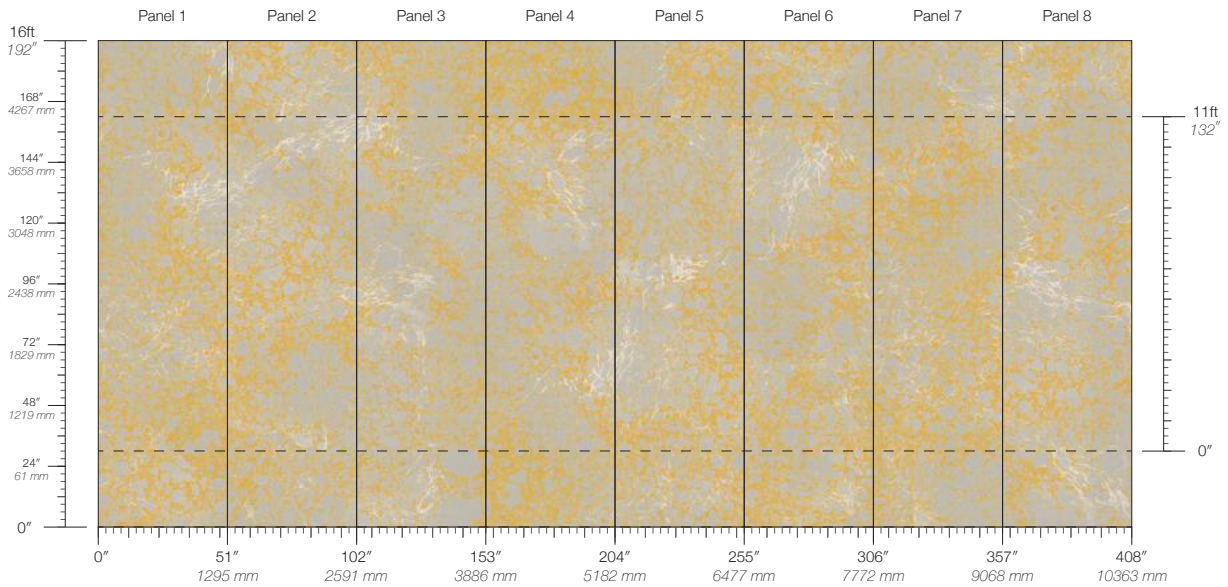

Wabi River

Suitable for residential and commercial projects

COLOR
River

STOCK
Made to order

REPEAT
Non-repeating

CONTACT
sales@calicowallpaper.com
+1 718 243 1705
57 Lispenard Street
New York, NY 10013 USA

ITEM
1006

MINIMUM
1 panel

LEAD TIME
4 weeks to print

CONTENT
Type II Vinyl

MAINTENANCE
Water-based cleanser

ORIGIN
USA

DISCLAIMER
Panel maps represent mural artwork only. Reference the physical sample for color and texture.

PANEL WIDTH
45" / 1143 mm trimmed

FLAMMABILITY
ASTM E84 Adhered Class A

DETAILS
Custom options available

PANEL HEIGHT
120" / 3048 mm standard

ENVIRONMENTAL
Recycled Content, Phthalate Free
Low VOC, HPD Available

PRICE
Available upon request