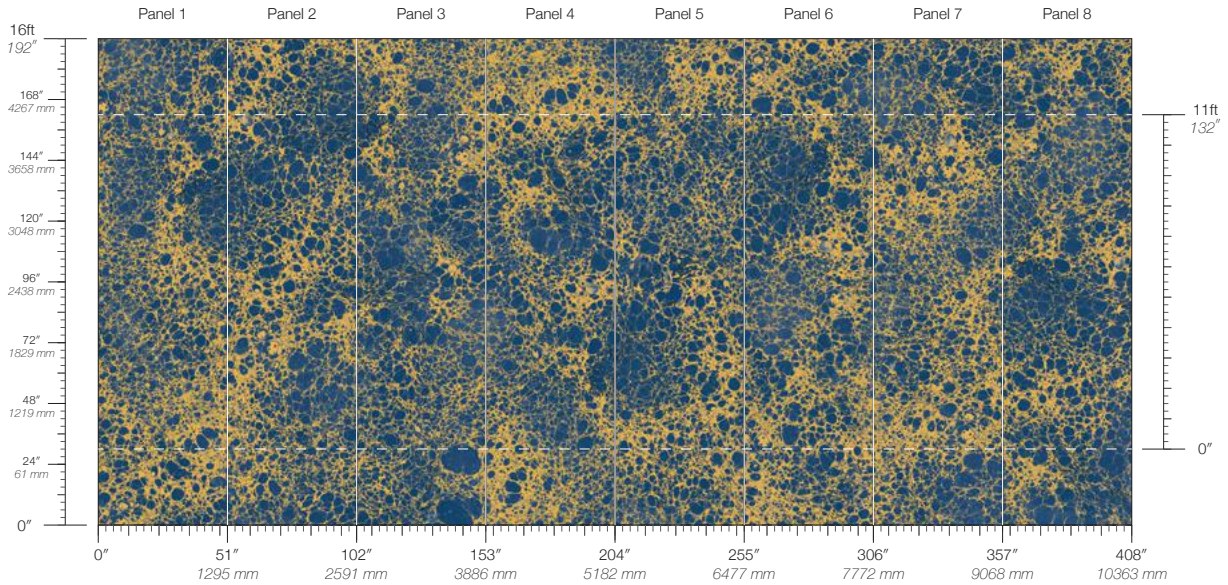

Wabi Cerulean

Suitable for residential and commercial projects

COLOR
Cerulean

STOCK
Made to order

REPEAT
Non-repeating

CONTACT
sales@calicowallpaper.com
+1 718 243 1705
57 Lispenard Street
New York, NY 10013 USA

ITEM
1010

MINIMUM
1 panel

LEAD TIME
4 weeks to print

CONTENT
Type II Vinyl

MAINTENANCE
Water-based cleanser

ORIGIN
USA

DISCLAIMER
Panel maps represent mural artwork only. Reference the physical sample for color and texture.

PANEL WIDTH
45" / 1143 mm trimmed

FLAMMABILITY
ASTM E84 Adhered Class A

DETAILS
Custom options available

PANEL HEIGHT
120" / 3048 mm standard

ENVIRONMENTAL
Recycled Content, Phthalate Free
Low VOC, HPD Available

PRICE
Available upon request