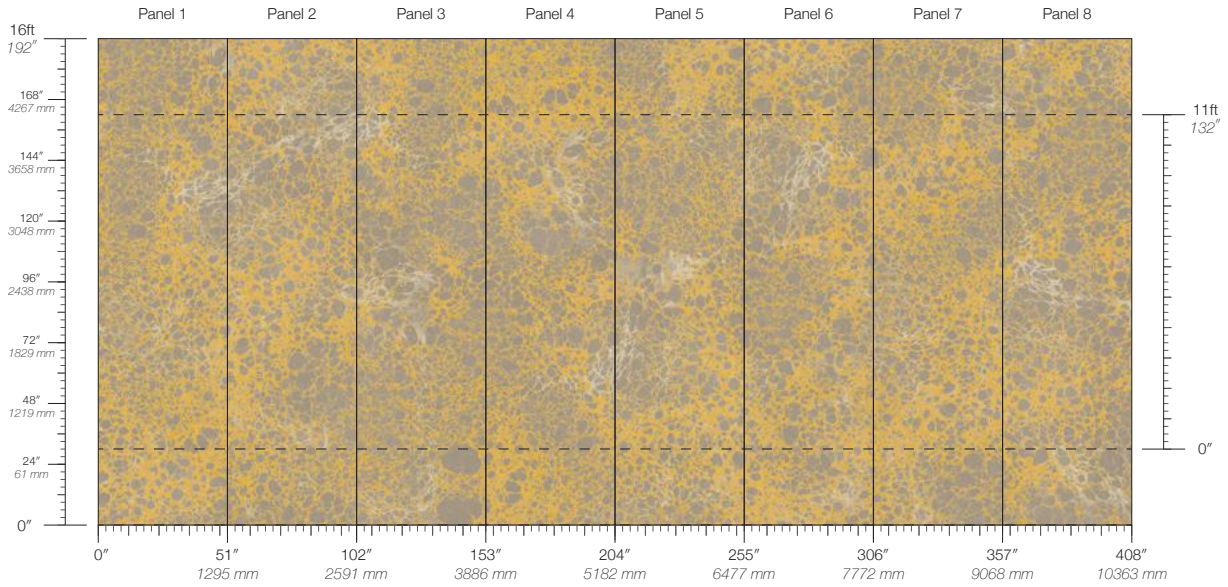

Wabi Taupe

Suitable for residential and commercial projects

COLOR
Taupe

STOCK
Made to order

REPEAT
Non-repeating

CONTACT
sales@calicowallpaper.com
+1 718 243 1705
57 Lispenard Street
New York, NY 10013 USA

ITEM
1009

MINIMUM
1 panel

LEAD TIME
4 weeks to print

CONTENT
Type II Vinyl

MAINTENANCE
Water-based cleanser

ORIGIN
USA

DISCLAIMER
Panel maps represent mural artwork only. Reference the physical sample for color and texture.

PANEL WIDTH
45" / 1143 mm trimmed

FLAMMABILITY
ASTM E84 Adhered Class A

DETAILS
Custom options available

PANEL HEIGHT
120" / 3048 mm standard

ENVIRONMENTAL
Recycled Content, Phthalate Free
Low VOC, HPD Available

PRICE
Available upon request