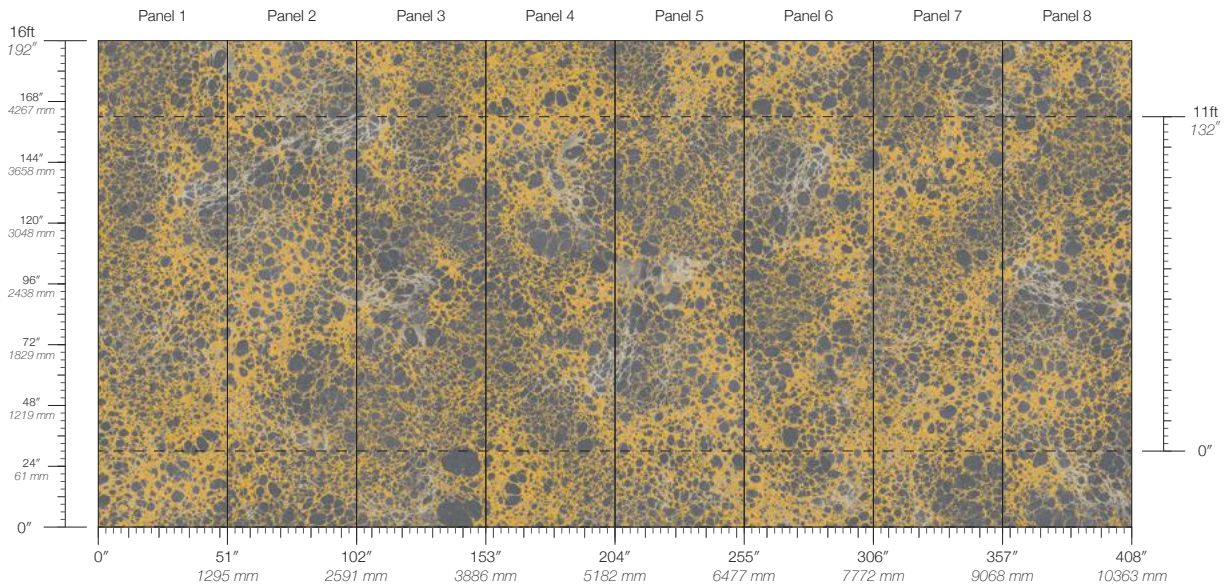

Wabi Mineral

Suitable for residential and commercial projects

COLOR
Mineral

STOCK
Made to order

REPEAT
Non-repeating

CONTACT
sales@calicowallpaper.com
+1 718 243 1705
57 Lispenard Street
New York, NY 10013 USA

ITEM
1011

MINIMUM
1 panel

LEAD TIME
4 weeks to print

CONTENT
Type II Vinyl

MAINTENANCE
Water-based cleanser

ORIGIN
USA

DISCLAIMER
Panel maps represent mural artwork only. Reference the physical sample for color and texture.

PANEL WIDTH
45" / 1143 mm trimmed

FLAMMABILITY
ASTM E84 Adhered Class A

DETAILS
Custom options available

PANEL HEIGHT
120" / 3048 mm standard

ENVIRONMENTAL
Recycled Content, Phthalate Free
Low VOC, HPD Available

PRICE
Available upon request