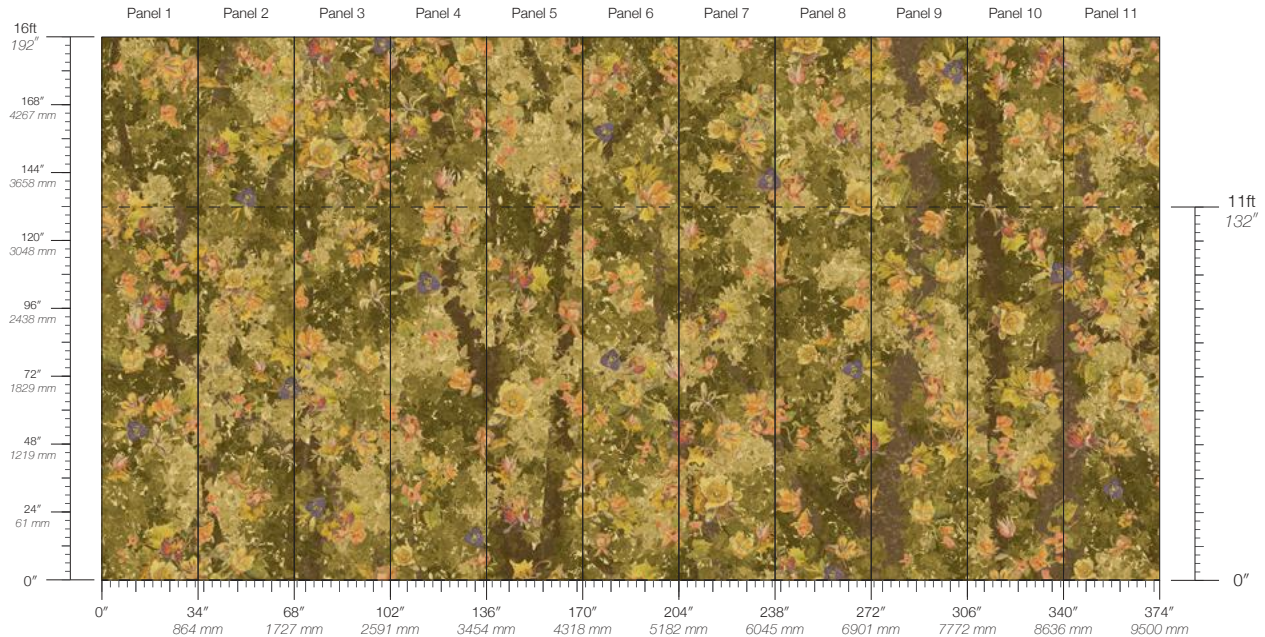

Unami Tulip

Suitable for residential and some commercial projects

COLOR
Sapling

ITEM
7208

CONTENT
Dutch Metal Leaf

PANEL WIDTH
34" / 864 mm trimmed

PANEL HEIGHT
132" / 3353 mm standard
192" / 4877 mm extended

REPEAT
Non-repeating

STOCK
Made to order

LEAD TIME
4 weeks to print

MINIMUM
1 panel

PRICE
Available upon request

ORIGIN
USA

DETAILS
Custom options available

MAINTENANCE
Water-based cleanser

ENVIRONMENTAL
Formaldehyde Free
Heavy Metal Free
PVC Free

SPECS
Paper-backed metal leaf
7.2 oz per square yard
244 g per linear meter
Smooth metallic surface with
hand-applied leaf

TESTING
(US) ASTM E84 Adhered Class A
(EU) EN 15102 Class D-s3 / d2

CONTACT
sales@calicowallpaper.com
+1 718 243 1705
57 Lispenard Street
New York, NY 10013 USA

DISCLAIMER
Refer to our website to
see the full mural artwork.
Reference the physical sample
for color and texture. Panel
maps represent mural
artwork only.