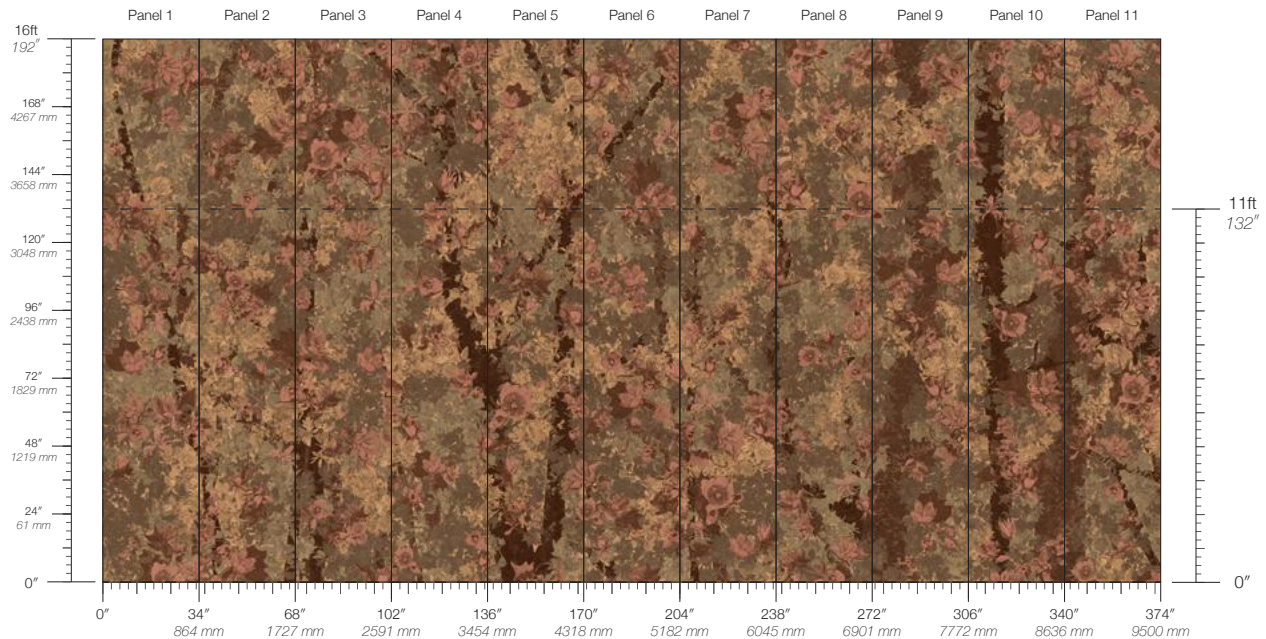

Unami Pawpaw

Suitable for residential and some commercial projects

COLOR

Pawpaw

ITEM

7205

CONTENT

Dutch Metal Leaf

PANEL WIDTH

34" / 864 mm trimmed

PANEL HEIGHT

132" / 3353 mm standard
192" / 4877 mm extended

REPEAT

Non-repeating

STOCK

Made to order

LEAD TIME

4 weeks to print

MINIMUM

1 panel

PRICE

Available upon request

ORIGIN

USA

DETAILS

Custom options available

MAINTENANCE

Water-based cleanser

ENVIRONMENTAL

Formaldehyde Free
Heavy Metal Free
PVC Free

SPECS

Paper-backed metal leaf
7.2 oz per square yard
244 g per linear meter
Smooth metallic surface with
hand-applied leaf

TESTING

(US) ASTM E84 Adhered Class A
(EU) EN 15102 Class D-s3 / d2

CONTACT

sales@calicowallpaper.com
+1 718 243 1705
57 Lispernard Street
New York, NY 10013 USA

DISCLAIMER

Refer to our website to
see the full mural artwork.
Reference the physical sample
for color and texture. Panel
maps represent mural
artwork only.