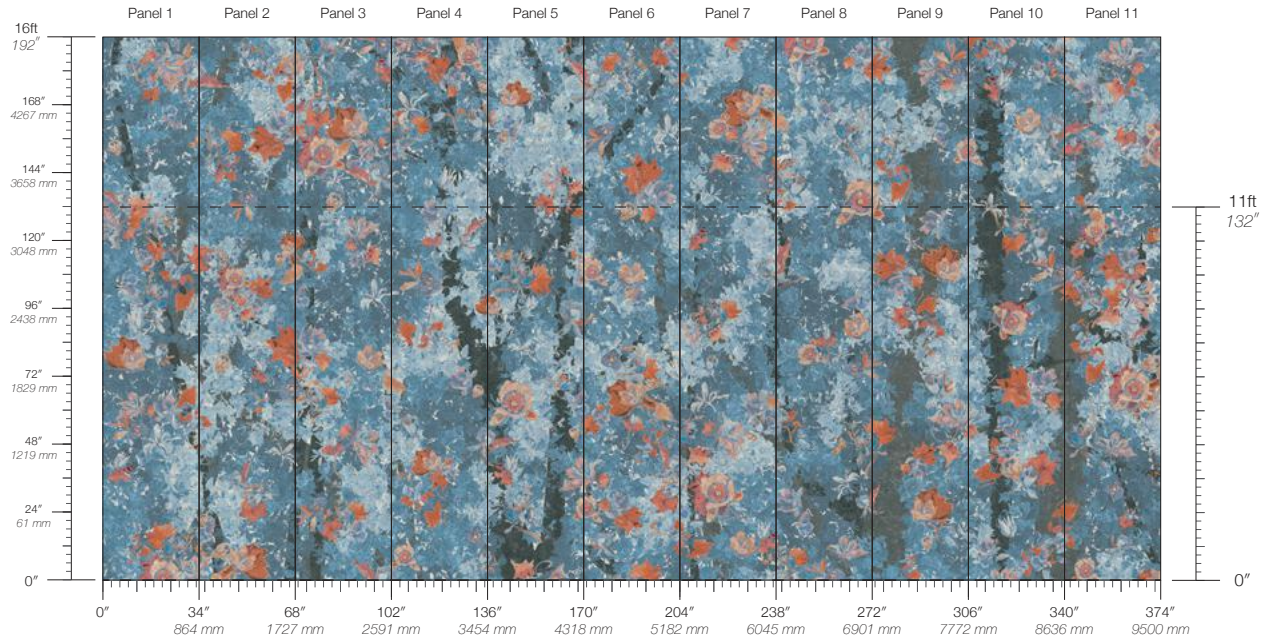

Unami Blossom

Suitable for residential and some commercial projects

COLOR
Blossom

ITEM
7202

CONTENT
Dutch Metal Leaf

PANEL WIDTH
34" / 864 mm trimmed

PANEL HEIGHT
132" / 3353 mm standard
192" / 4877 mm extended

REPEAT
Non-repeating

STOCK
Made to order

LEAD TIME
4 weeks to print

MINIMUM
1 panel

PRICE
Available upon request

ORIGIN
USA

DETAILS
Custom options available

MAINTENANCE
Water-based cleanser

ENVIRONMENTAL
Formaldehyde Free
Heavy Metal Free
PVC Free

SPECS
Paper-backed metal leaf
7.2 oz per square yard
244 g per linear meter
Smooth metallic surface with
hand-applied leaf

TESTING
(US) ASTM E84 Adhered Class A
(EU) EN 15102 Class D-s3 / d2

CONTACT
sales@calicowallpaper.com
+1 718 243 1705
57 Lispenard Street
New York, NY 10013 USA

DISCLAIMER
Refer to our website to
see the full mural artwork.
Reference the physical sample
for color and texture. Panel
maps represent mural
artwork only.