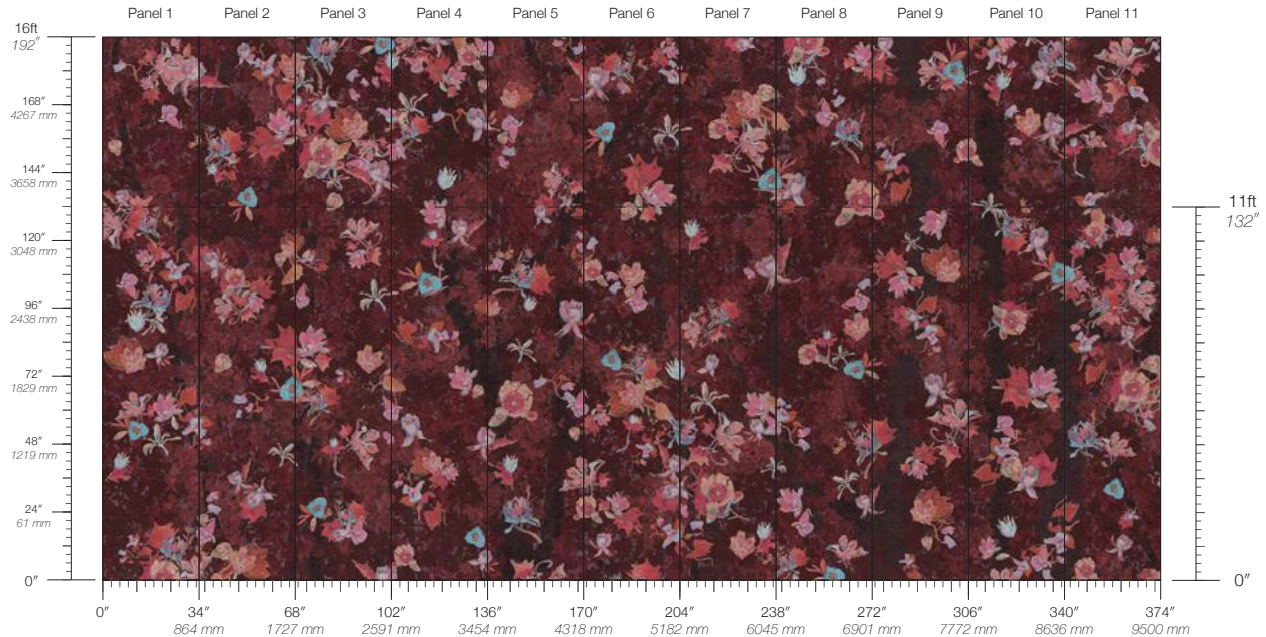

TULIP

Unami Bloodroot

Suitable for residential and some commercial projects

COLOR
Bloodroot

ITEM
7201

CONTENT
Dutch Metal Leaf

PANEL WIDTH
34" / 864 mm trimmed

PANEL HEIGHT
132" / 3353 mm standard
192" / 4877 mm extended