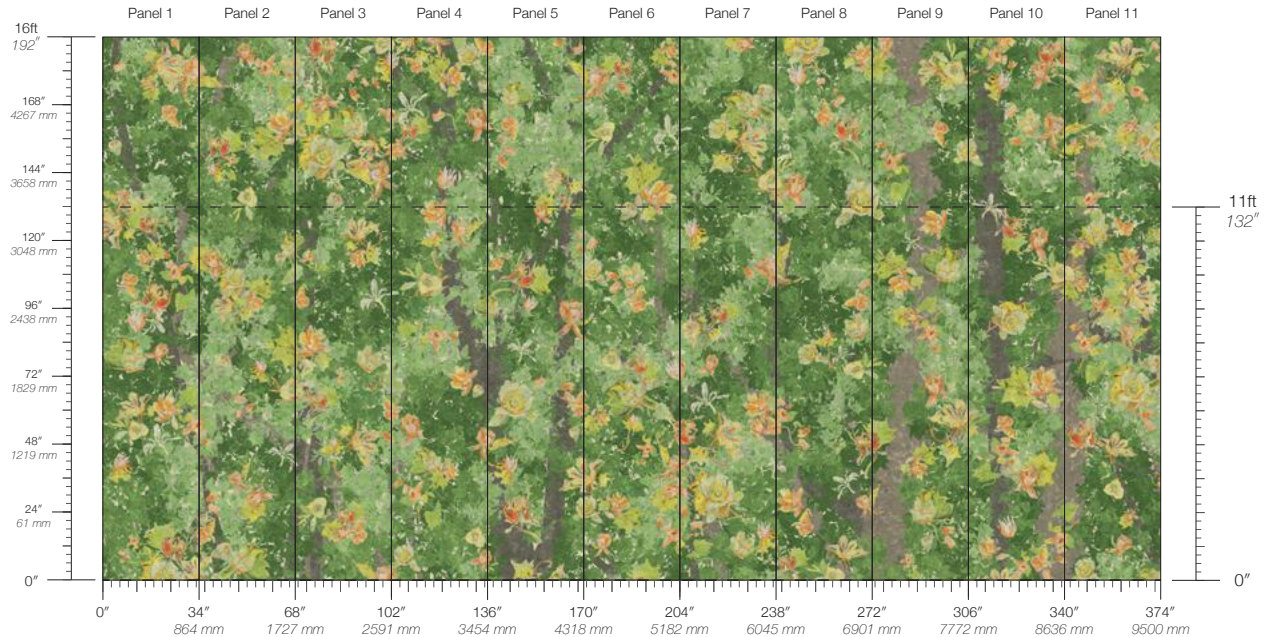

Unami Jewelweed

Suitable for residential and some commercial projects

COLOR
Jewelweed

ITEM
7203

CONTENT
Dutch Metal Leaf

PANEL WIDTH
34" / 864 mm trimmed

PANEL HEIGHT
132" / 3353 mm standard
192" / 4877 mm extended

REPEAT
Non-repeating

STOCK
Made to order

LEAD TIME
4 weeks to print

MINIMUM
1 panel

PRICE
Available upon request

ORIGIN
USA

DETAILS
Custom options available

MAINTENANCE
Water-based cleanser

ENVIRONMENTAL
Formaldehyde Free
Heavy Metal Free
PVC Free

SPECS
Paper-backed metal leaf
7.2 oz per square yard
244 g per linear meter
Smooth metallic surface with
hand-applied leaf

TESTING
(US) ASTM E84 Adhered Class A
(EU) EN 15102 Class D-s3 / d2

CONTACT
sales@calicowallpaper.com
+1 718 243 1705
57 Lispenard Street
New York, NY 10013 USA

DISCLAIMER
Refer to our website to
see the full mural artwork.
Reference the physical sample
for color and texture. Panel
maps represent mural
artwork only.