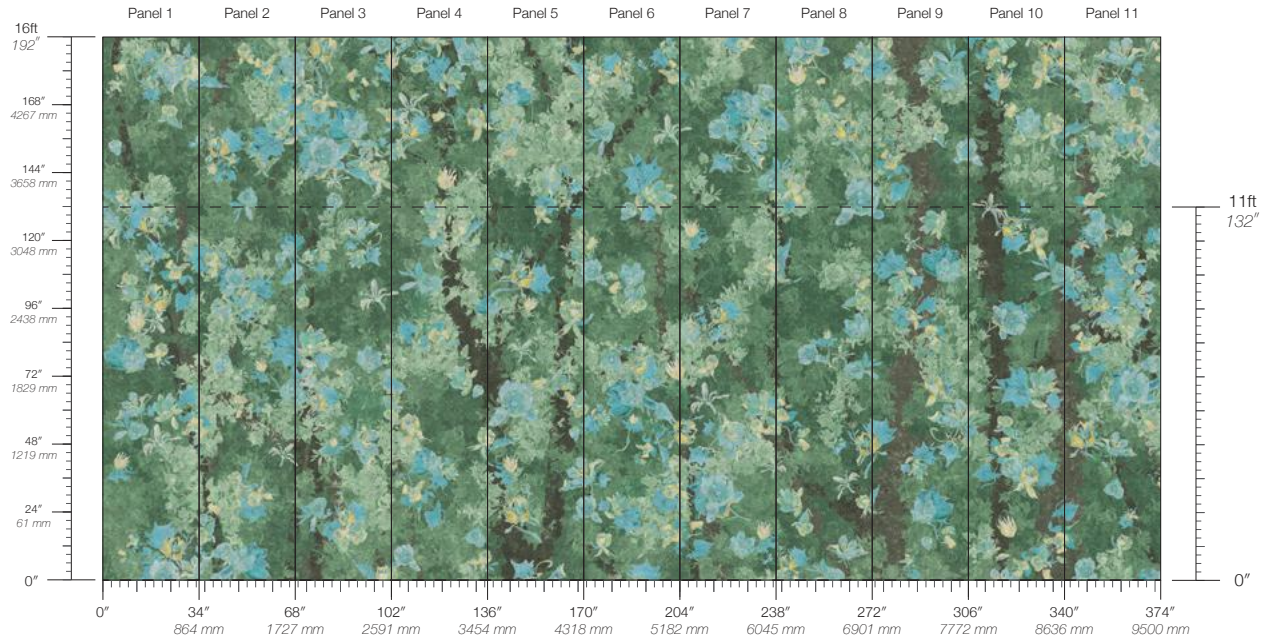

Unami Poplar

Suitable for residential and some commercial projects

COLOR
Poplar

ITEM
7206

CONTENT
Dutch Metal Leaf

PANEL WIDTH
34" / 864 mm trimmed

PANEL HEIGHT
132" / 3353 mm standard
192" / 4877 mm extended

REPEAT
Non-repeating

STOCK
Made to order

LEAD TIME
4 weeks to print

MINIMUM
1 panel

PRICE
Available upon request

ORIGIN
USA

DETAILS
Custom options available

MAINTENANCE
Water-based cleanser

ENVIRONMENTAL
Formaldehyde Free
Heavy Metal Free
PVC Free

SPECS
Paper-backed metal leaf
7.2 oz per square yard
244 g per linear meter
Smooth metallic surface with
hand-applied leaf

TESTING
(US) ASTM E84 Adhered Class A
(EU) EN 15102 Class D-s3 / d2

CONTACT
sales@calicowallpaper.com
+1 718 243 1705
57 Lispenard Street
New York, NY 10013 USA

DISCLAIMER
Refer to our website to
see the full mural artwork.
Reference the physical sample
for color and texture. Panel
maps represent mural
artwork only.