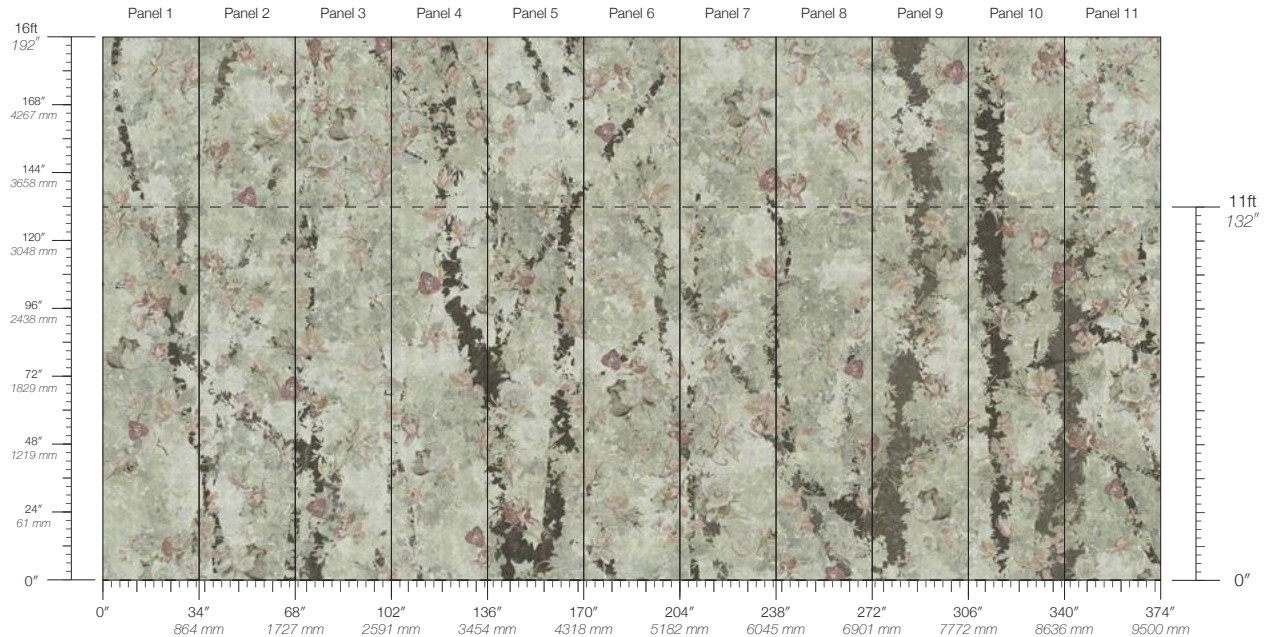

Unami Sapling

Suitable for residential and some commercial projects

COLOR
Sapling

ITEM
7207

CONTENT
Dutch Metal Leaf

PANEL WIDTH
34" / 864 mm trimmed

PANEL HEIGHT
132" / 3353 mm standard
192" / 4877 mm extended

REPEAT
Non-repeating

STOCK
Made to order

LEAD TIME
4 weeks to print

MINIMUM
1 panel

PRICE
Available upon request

ORIGIN
USA

DETAILS
Custom options available

MAINTENANCE
Water-based cleanser

ENVIRONMENTAL
Formaldehyde Free
Heavy Metal Free
PVC Free

SPECS
Paper-backed metal leaf
7.2 oz per square yard
244 g per linear meter
Smooth metallic surface with
hand-applied leaf

TESTING
(US) ASTM E84 Adhered Class A
(EU) EN 15102 Class D-s3 / d2

CONTACT
sales@calicowallpaper.com
+1 718 243 1705
57 Lispenard Street
New York, NY 10013 USA

DISCLAIMER
Refer to our website to
see the full mural artwork.
Reference the physical sample
for color and texture. Panel
maps represent mural
artwork only.