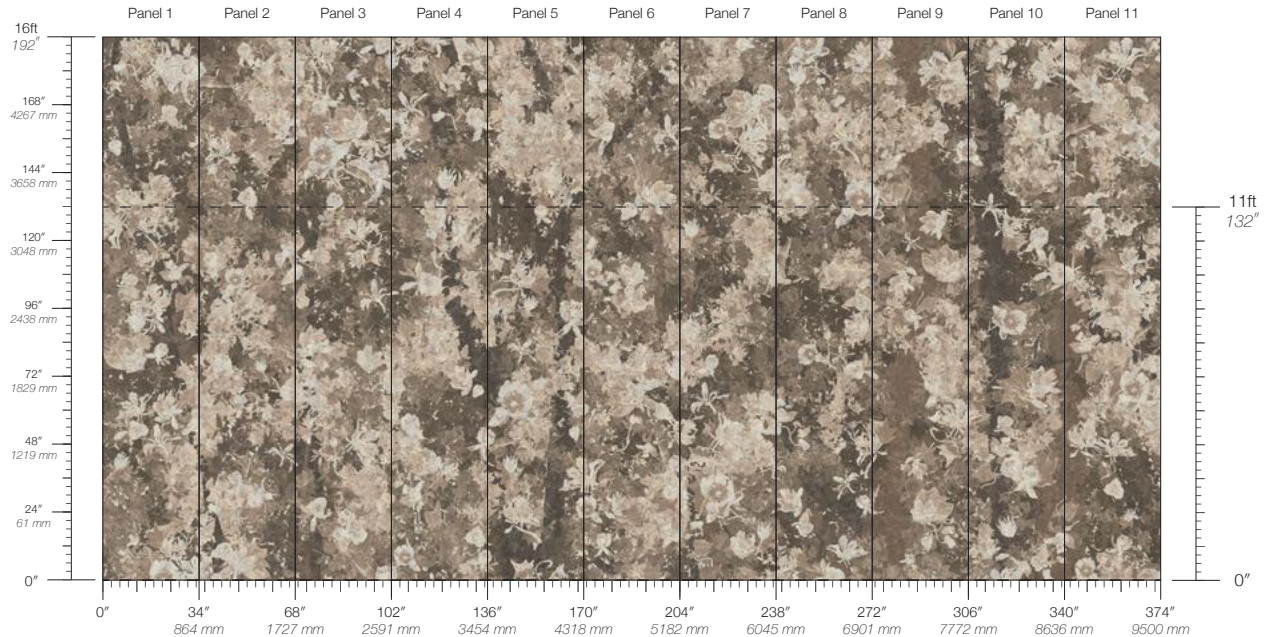

Unami Magnolia

Suitable for residential and some commercial projects

COLOR

Magnolia

ITEM

7204

CONTENT

Dutch Metal Leaf

PANEL WIDTH

34" / 864 mm trimmed

PANEL HEIGHT

132" / 3353 mm standard
192" / 4877 mm extended

REPEAT

Non-repeating

STOCK

Made to order

LEAD TIME

4 weeks to print

MINIMUM

1 panel

PRICE

Available upon request

ORIGIN

USA

DETAILS

Custom options available

MAINTENANCE

Water-based cleanser

ENVIRONMENTAL

Formaldehyde Free
Heavy Metal Free
PVC Free

SPECS

Paper-backed metal leaf
7.2 oz per square yard
244 g per linear meter
Smooth metallic surface with
hand-applied leaf

TESTING

(US) ASTM E84 Adhered Class A
(EU) EN 15102 Class D-s3 / d2

CONTACT

sales@calicowallpaper.com
+1 718 243 1705
57 Lispenard Street
New York, NY 10013 USA

DISCLAIMER

Refer to our website to
see the full mural artwork.
Reference the physical sample
for color and texture. Panel
maps represent mural
artwork only.