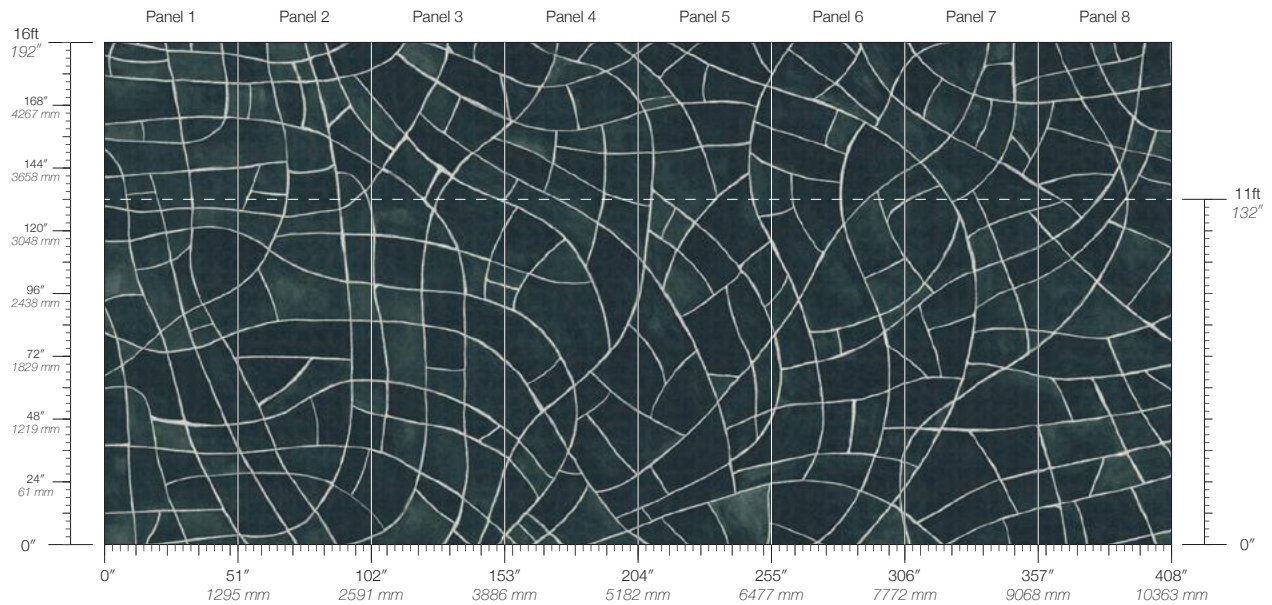

Tapestry Opulence

Suitable for residential and commercial projects

COLOR
Opulence

STOCK
Made to order

REPEAT
Non-repeating

CONTACT
sales@calicowallpaper.com
+1 718 243 1705
57 Lispenard Street
New York, NY 10013 USA

ITEM
6313

MINIMUM
1 panel

LEAD TIME
4 weeks to print

CONTENT
Type II Vinyl

MAINTENANCE
Water-based cleanser

ORIGIN
USA

DISCLAIMER
Panel maps represent mural artwork only. Reference the physical sample for color and texture.

PANEL WIDTH
51" / 1295 mm trimmed

FLAMMABILITY
ASTM E84 Adhered Class A

DETAILS
Custom options available

PANEL HEIGHT
132" / 3353 mm standard
192" / 4877 mm extended

PRICE
Available upon request