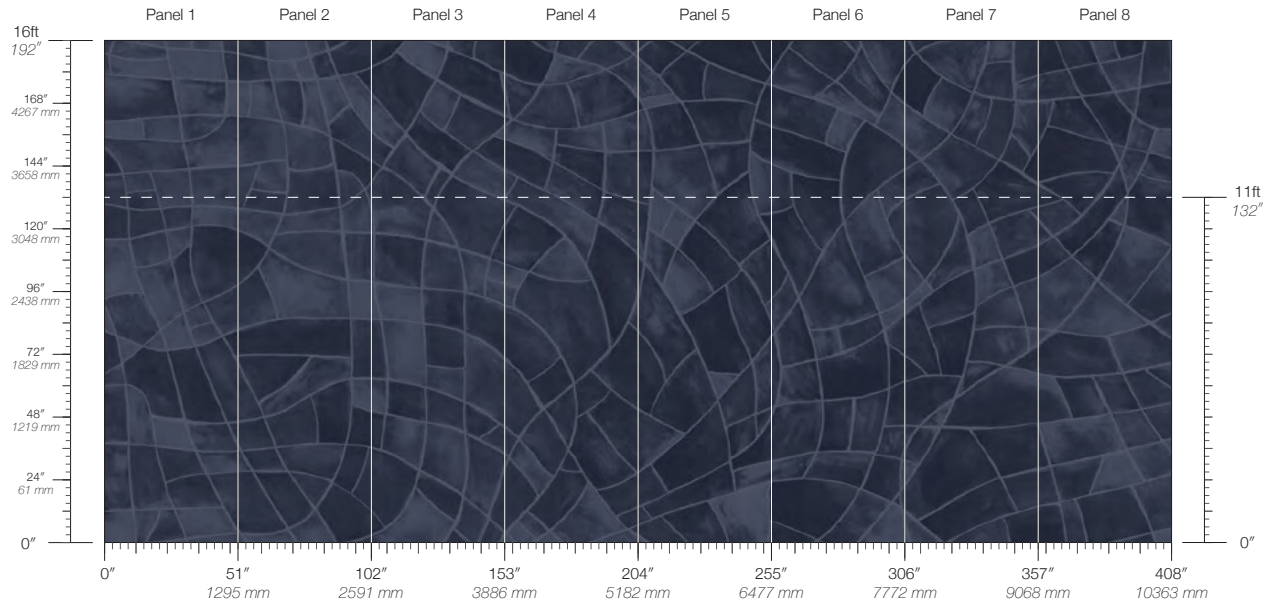

Tapestry Enigma

Suitable for residential and commercial projects

COLOR
Enigma

STOCK
Made to order

REPEAT
Non-repeating

CONTACT
sales@calicowallpaper.com
+1 718 243 1705
57 Lispenard Street
New York, NY 10013 USA

ITEM
6309

MINIMUM
1 panel

LEAD TIME
4 weeks to print

CONTENT
Type II Vinyl

MAINTENANCE
Water-based cleanser

ORIGIN
USA

DISCLAIMER
Panel maps represent mural artwork only. Reference the physical sample for color and texture.

PANEL WIDTH
51" / 1295 mm trimmed

FLAMMABILITY
ASTM E84 Adhered Class A

DETAILS
Custom options available

PANEL HEIGHT
132" / 3353 mm standard
192" / 4877 mm extended

PRICE
Available upon request