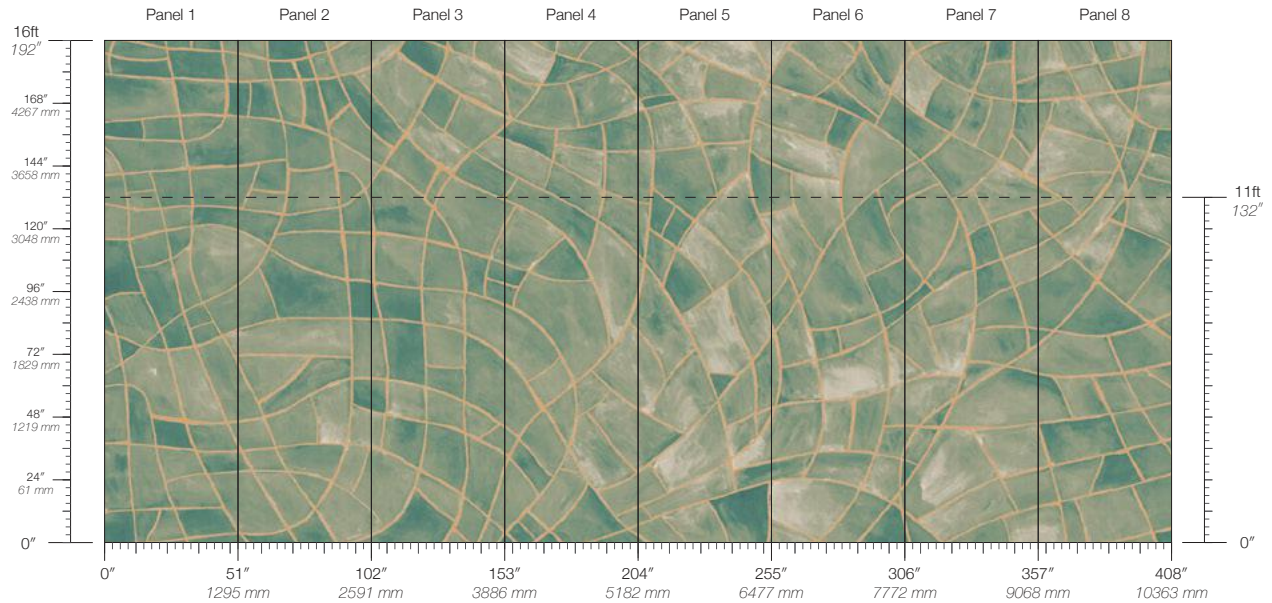

Tapestry Glisten

Suitable for residential and commercial projects

COLOR
Glisten

STOCK
Made to order

REPEAT
Non-repeating

CONTACT
sales@calicowallpaper.com
+1 718 243 1705
57 Lispenard Street
New York, NY 10013 USA

ITEM
6310

MINIMUM
1 panel

LEAD TIME
4 weeks to print

CONTENT
Type II Vinyl

MAINTENANCE
Water-based cleanser

ORIGIN
USA

DISCLAIMER
Panel maps represent mural artwork only. Reference the physical sample for color and texture.

PANEL WIDTH
51" / 1295 mm trimmed

FLAMMABILITY
ASTM E84 Adhered Class A

DETAILS
Custom options available

PANEL HEIGHT
132" / 3353 mm standard
192" / 4877 mm extended

ENVIRONMENTAL
Recycled Content, Phthalate Free

PRICE
Available upon request