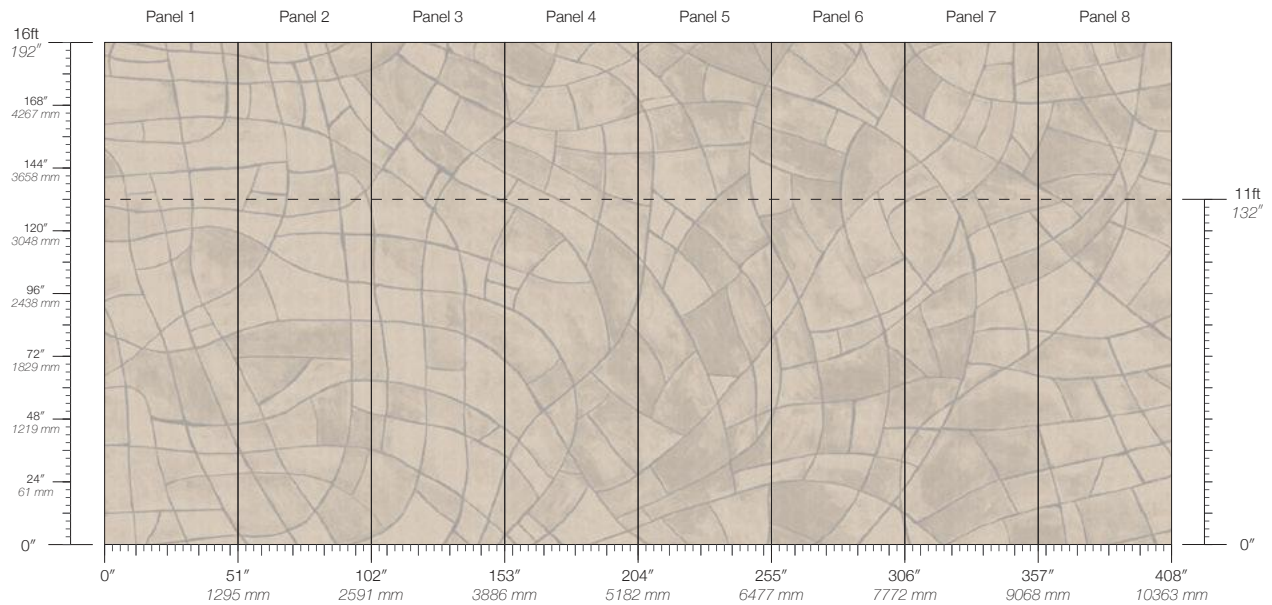

Tapestry Sparkle

Suitable for residential and commercial projects

COLOR
Sparkle

STOCK
Made to order

REPEAT
Non-repeating

CONTACT
sales@calicowallpaper.com
+1 718 243 1705
57 Lispenard Street
New York, NY 10013 USA

ITEM
6314

MINIMUM
1 panel

LEAD TIME
4 weeks to print

CONTENT
Type II Vinyl

MAINTENANCE
Water-based cleanser

ORIGIN
USA

DISCLAIMER
Panel maps represent mural artwork only. Reference the physical sample for color and texture.

PANEL WIDTH
51" / 1295 mm trimmed

FLAMMABILITY
ASTM E84 Adhered Class A

DETAILS
Custom options available

PANEL HEIGHT
132" / 3353 mm standard
192" / 4877 mm extended

PRICE
Available upon request