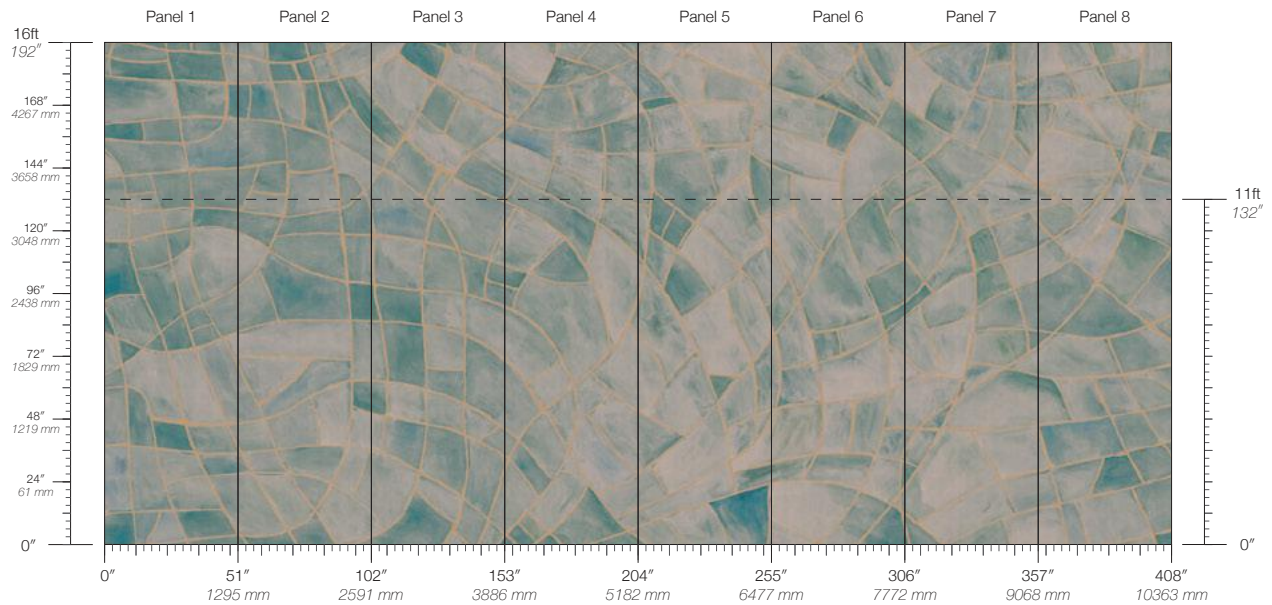

Tapestry Tranquil

Suitable for residential and commercial projects

COLOR
Tranquil

STOCK
Made to order

REPEAT
Non-repeating

CONTACT
sales@calicowallpaper.com
+1 718 243 1705
57 Lispenard Street
New York, NY 10013 USA

ITEM
6316

MINIMUM
1 panel

LEAD TIME
4 weeks to print

CONTENT
Type II Vinyl

MAINTENANCE
Water-based cleanser

ORIGIN
USA

DISCLAIMER
Panel maps represent mural artwork only. Reference the physical sample for color and texture.

PANEL WIDTH
51" / 1295 mm trimmed

FLAMMABILITY
ASTM E84 Adhered Class A

DETAILS
Custom options available

PANEL HEIGHT
132" / 3353 mm standard
192" / 4877 mm extended

ENVIRONMENTAL
Recycled Content, Phthalate Free

PRICE
Available upon request