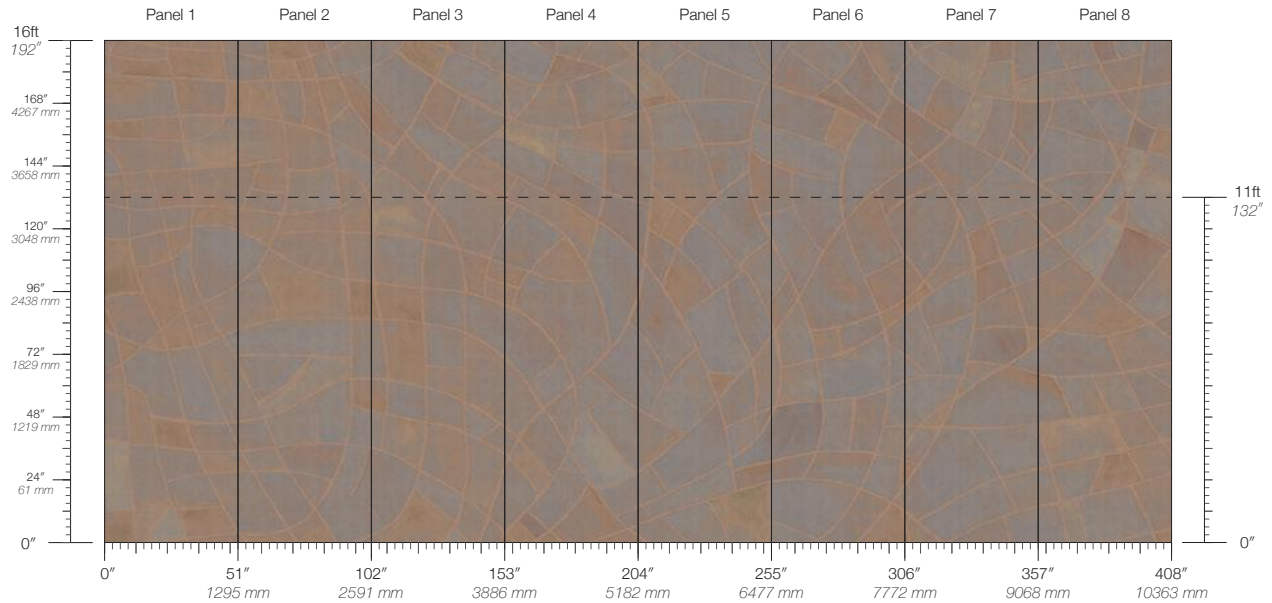

Tapestry Luminary

Suitable for residential and commercial projects

COLOR
Luminary

STOCK
Made to order

REPEAT
Non-repeating

CONTACT
sales@calicowallpaper.com
+1 718 243 1705
57 Lispenard Street
New York, NY 10013 USA

ITEM
6311

MINIMUM
1 panel

LEAD TIME
4 weeks to print

CONTENT
Type II Vinyl

MAINTENANCE
Water-based cleanser

ORIGIN
USA

DISCLAIMER
Panel maps represent mural artwork only. Reference the physical sample for color and texture.

PANEL WIDTH
51" / 1295 mm trimmed

FLAMMABILITY
ASTM E84 Adhered Class A

DETAILS
Custom options available

PANEL HEIGHT
132" / 3353 mm standard
192" / 4877 mm extended

PRICE
Available upon request