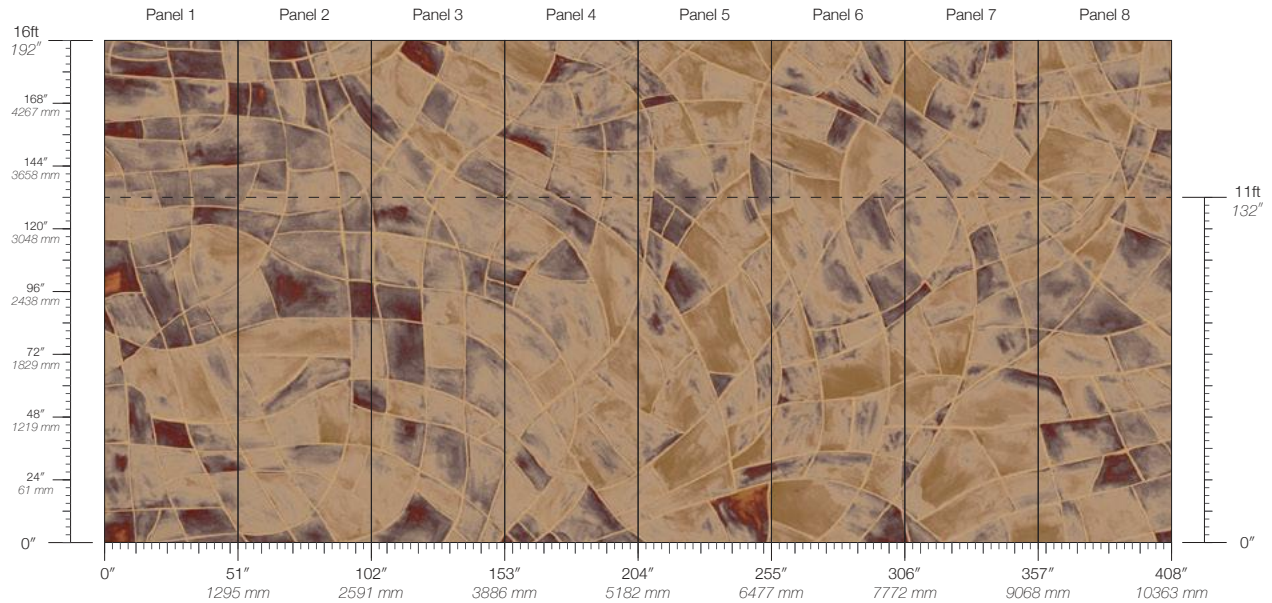

Tapestry Spectrum

Suitable for residential and commercial projects

COLOR
Spectrum

STOCK
Made to order

REPEAT
Non-repeating

CONTACT
sales@calicowallpaper.com
+1 718 243 1705
57 Lispenard Street
New York, NY 10013 USA

ITEM
6315

MINIMUM
1 panel

LEAD TIME
4 weeks to print

CONTENT
Type II Vinyl

MAINTENANCE
Water-based cleanser

ORIGIN
USA

DISCLAIMER
Panel maps represent mural artwork only. Reference the physical sample for color and texture.

PANEL WIDTH
51" / 1295 mm trimmed

FLAMMABILITY
ASTM E84 Adhered Class A

DETAILS
Custom options available

PANEL HEIGHT
132" / 3353 mm standard
192" / 4877 mm extended

ENVIRONMENTAL
Recycled Content, Phthalate Free

PRICE
Available upon request