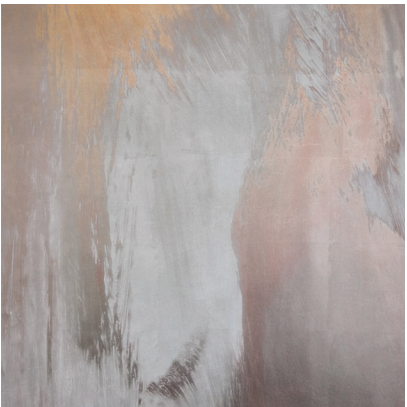

# SYMPHONY

Tear Sheet

Symphony is a composition of color fields that suspends color and light in a harmonious balance.

ALTO

HYMN

MELODY

OCTAVE

PRELUDE