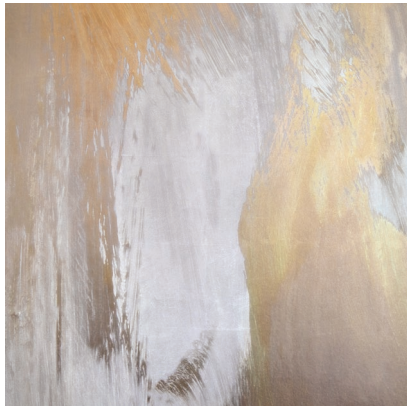

Symphony is a composition of color fields that suspends color and light in a harmonious balance.

VERSE