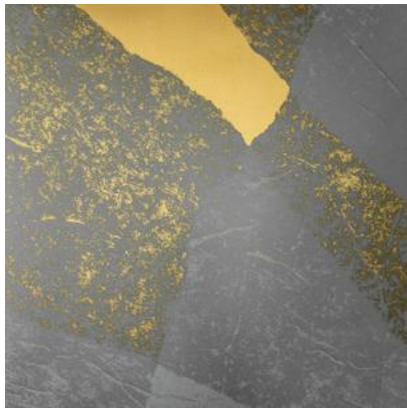

Calico

RELIC

Tear Sheet

Relic is a luminous exploration into the layers of time.

GLYPH

PETRA

RUNE

STELA