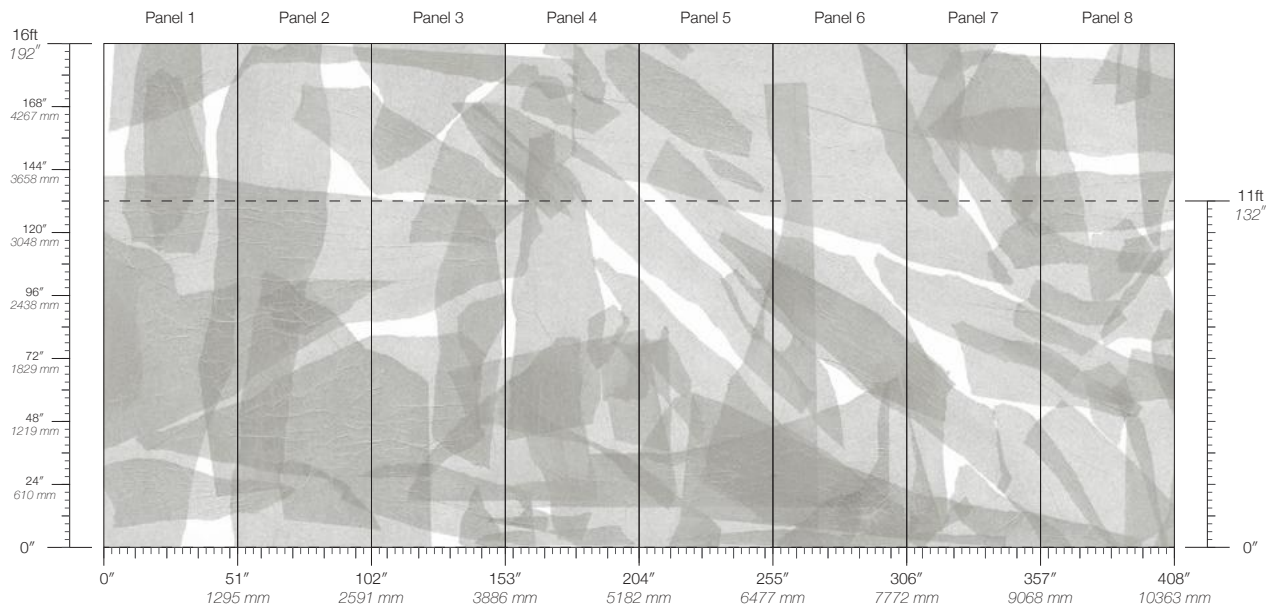

Relic Rune

Suitable for residential and commercial projects

COLOR

Rune

STOCK

Made to order

REPEAT

Non-repeating

CONTACT

sales@calicowallpaper.com
+1 718 243 1705
57 Lispenard Street
New York, NY 10013 USA

ITEM

3003

MINIMUM

1 panel

LEAD TIME

4 weeks to print

CONTENT

Type II Vinyl

MAINTENANCE

Water-based cleanser

ORIGIN

USA

DISCLAIMER

Panel maps represent mural artwork only. Reference the physical sample for color and texture.

PANEL WIDTH

51" / 1295 mm trimmed

FLAMMABILITY

ASTM E84 Adhered Class A

DETAILS

Custom options available

PANEL HEIGHT

132" / 3353 mm standard
192" / 4877 mm extended

ENVIRONMENTAL

Recycled Content, Phthalate Free
Low VOC, HPD Available

PRICE

Available upon request