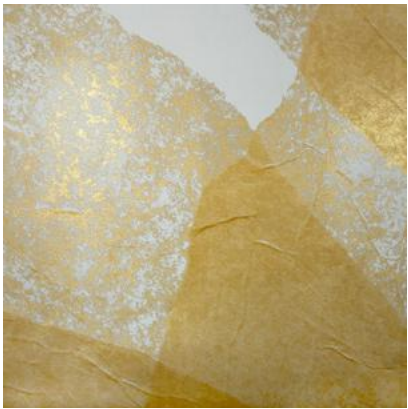

Relic is a luminous exploration into the layers of time.

TABLA