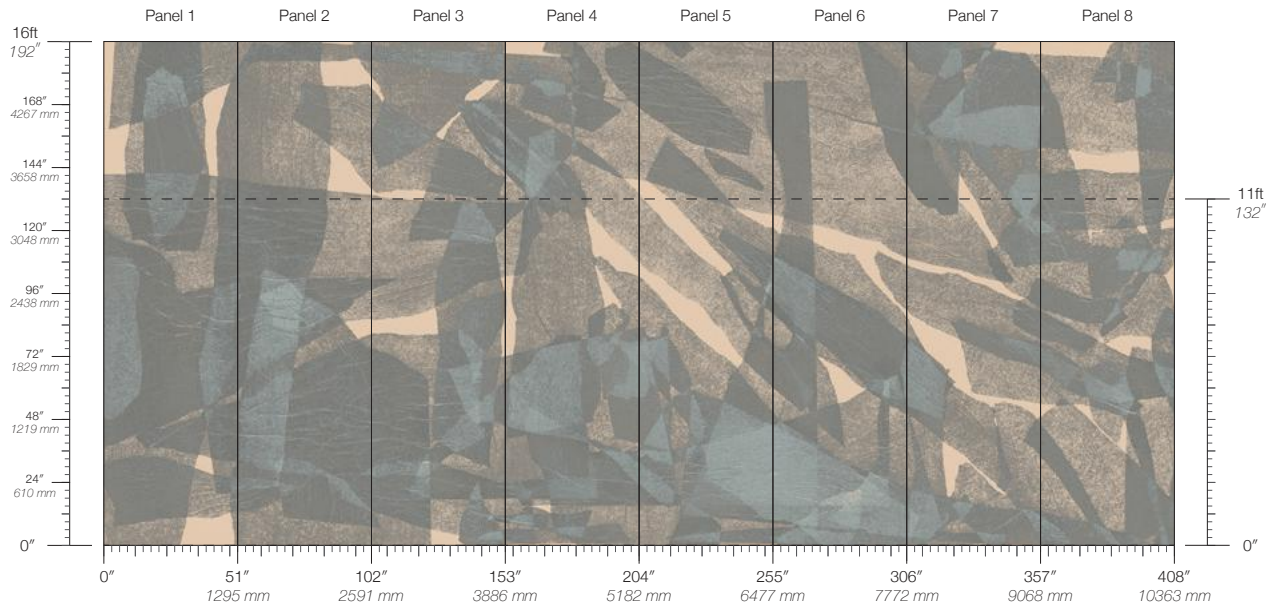

Relic Stela

Suitable for residential and commercial projects

COLOR
Stela

STOCK
Made to order

REPEAT
Non-repeating

CONTACT
sales@calicowallpaper.com
+1 718 243 1705
57 Lispenard Street
New York, NY 10013 USA

ITEM
3004

MINIMUM
1 panel

LEAD TIME
4 weeks to print

CONTENT
Type II Vinyl

MAINTENANCE
Water-based cleanser

ORIGIN
USA

DISCLAIMER
Panel maps represent mural artwork only. Reference the physical sample for color and texture.

PANEL WIDTH
51" / 1295 mm trimmed

FLAMMABILITY
ASTM E84 Adhered Class A

DETAILS
Custom options available

PANEL HEIGHT
132" / 3353 mm standard
192" / 4877 mm extended

ENVIRONMENTAL
Recycled Content, Phthalate Free
Low VOC, HPD Available

PRICE
Available upon request