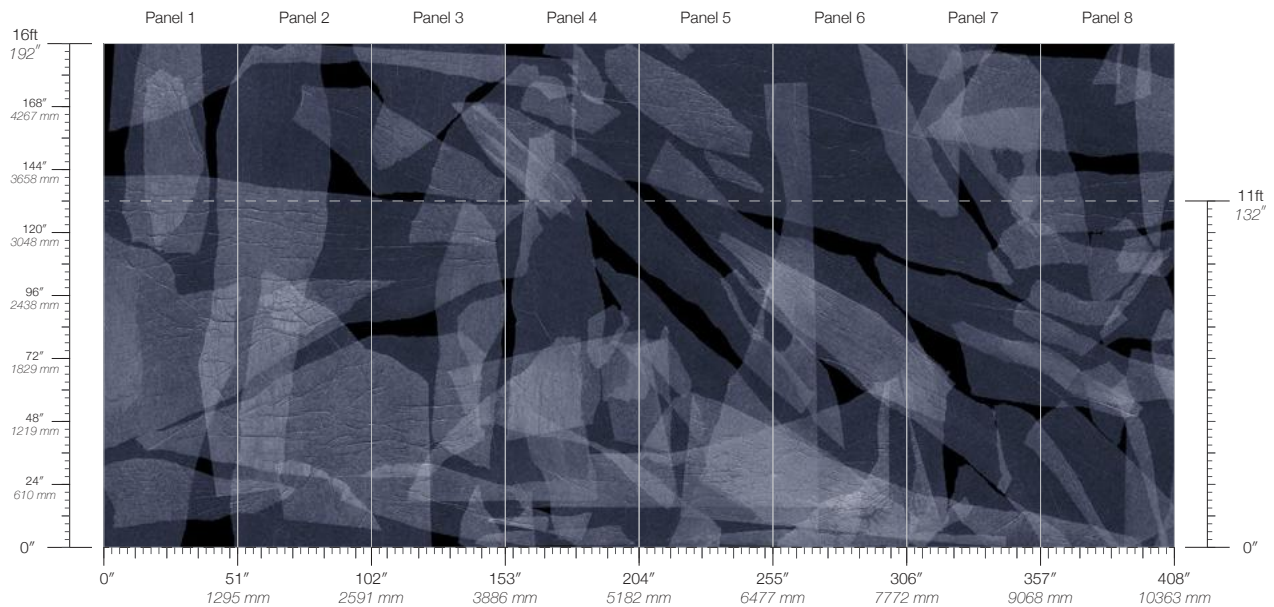

Relic Strata

Suitable for residential and commercial projects

COLOR
Strata

STOCK
Made to order

REPEAT
Non-repeating

CONTACT
sales@calicowallpaper.com
+1 718 243 1705
57 Lispenard Street
New York, NY 10013 USA

ITEM
3005

MINIMUM
1 panel

LEAD TIME
4 weeks to print

CONTENT
Type II Vinyl

MAINTENANCE
Water-based cleanser

ORIGIN
USA

DISCLAIMER
Panel maps represent mural artwork only. Reference the physical sample for color and texture.

PANEL WIDTH
51" / 1295 mm trimmed

FLAMMABILITY
ASTM E84 Adhered Class A

DETAILS
Custom options available

PANEL HEIGHT
132" / 3353 mm standard
192" / 4877 mm extended

ENVIRONMENTAL
Recycled Content, Phthalate Free
Low VOC, HPD Available

PRICE
Available upon request