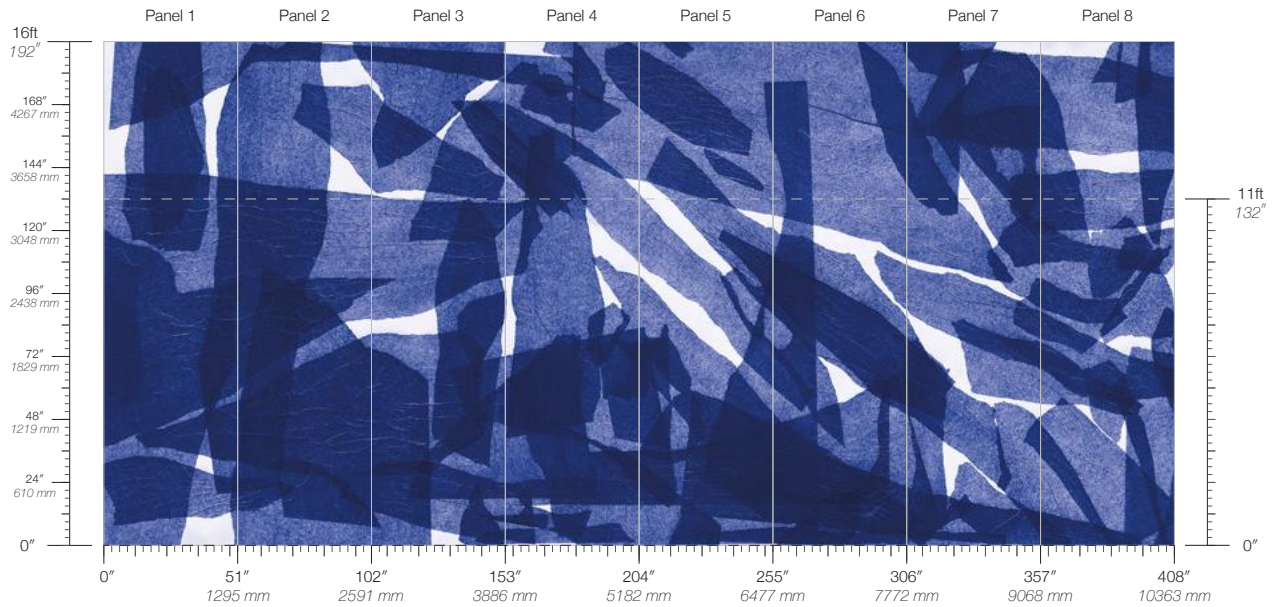

Relic Glyph

Suitable for residential and commercial projects

COLOR
Glyph

STOCK
Made to order

REPEAT
Non-repeating

CONTACT
sales@calicowallpaper.com
+1 718 243 1705
57 Lispenard Street
New York, NY 10013 USA

ITEM
3001

MINIMUM
1 panel

LEAD TIME
4 weeks to print

CONTENT
Type II Vinyl

MAINTENANCE
Water-based cleanser

ORIGIN
USA

DISCLAIMER
Panel maps represent mural artwork only. Reference the physical sample for color and texture.

PANEL WIDTH
51" / 1295 mm trimmed

FLAMMABILITY
ASTM E84 Adhered Class A

DETAILS
Custom options available

PANEL HEIGHT
132" / 3353 mm standard
192" / 4877 mm extended

ENVIRONMENTAL
Recycled Content, Phthalate Free
Low VOC, HPD Available

PRICE
Available upon request