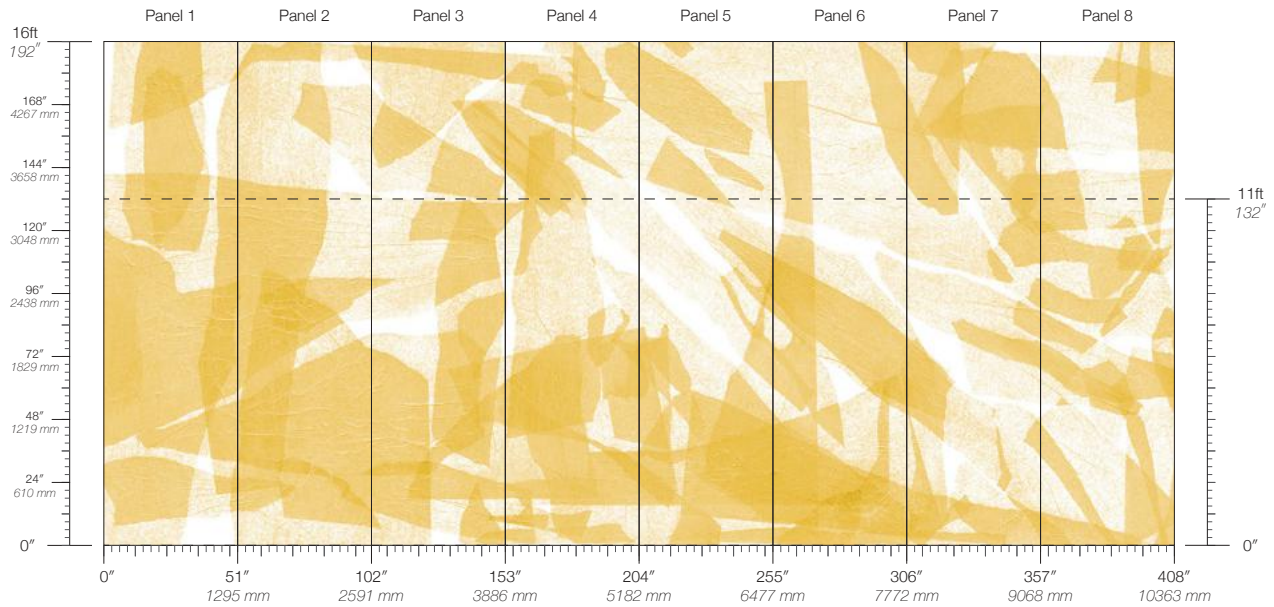

Relic Tabla

Suitable for residential and commercial projects

COLOR
Tabla

STOCK
Made to order

REPEAT
Non-repeating

CONTACT
sales@calicowallpaper.com
+1 718 243 1705
57 Lispenard Street
New York, NY 10013 USA

ITEM
3006

MINIMUM
1 panel

LEAD TIME
4 weeks to print

CONTENT
Type II Vinyl

MAINTENANCE
Water-based cleanser

ORIGIN
USA

DISCLAIMER
Panel maps represent mural artwork only. Reference the physical sample for color and texture.

PANEL WIDTH
51" / 1295 mm trimmed

FLAMMABILITY
ASTM E84 Adhered Class A

DETAILS
Custom options available

PANEL HEIGHT
132" / 3353 mm standard
192" / 4877 mm extended

ENVIRONMENTAL
Recycled Content, Phthalate Free
Low VOC, HPD Available

PRICE
Available upon request