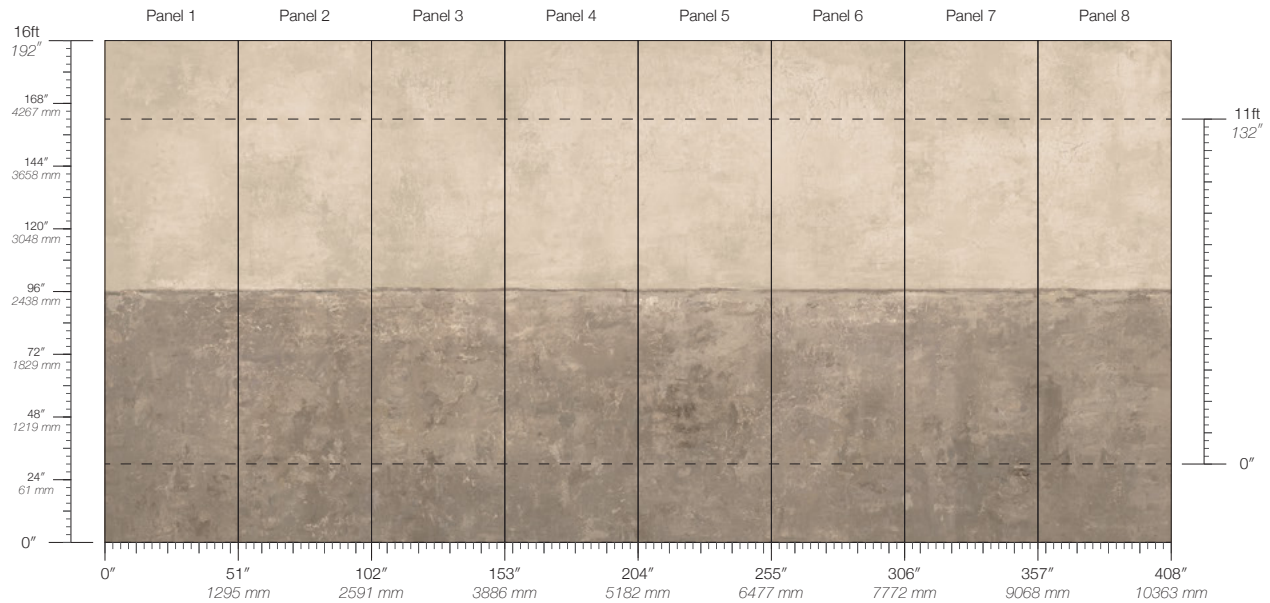

Nuance Restore

Suitable for residential and commercial projects

COLOR
Restore

ITEM
6645

CONTENT
Type II PVC-Free

PANEL WIDTH
51" / 1295 mm trimmed

PANEL HEIGHT
132" / 3353 mm standard
192" / 4877 mm extended

REPEAT
Non-repeating

STOCK
Made to order

LEAD TIME
4 weeks to print

MINIMUM
1 panel

PRICE
Available upon request

ORIGIN
USA

DETAILS
Custom options available

MAINTENANCE
Water-based cleanser

ENVIRONMENTAL
FSC Certified Content
Low VOC

SPECS
Polyester & Paper Composite face
Fabric backing
13 oz per linear yard
200 g per linear meter
Smooth surface texture

TESTING
(US) ASTM E84 Adhered Class A
ASTM F793 Type II Characteristics

CONTACT
sales@calicowallpaper.com
+1 718 243 1705
57 Lispenard Street
New York, NY 10013 USA

DISCLAIMER
Refer to our website to see the full mural artwork. Reference the physical sample for color and texture. Panel maps represent mural artwork only.