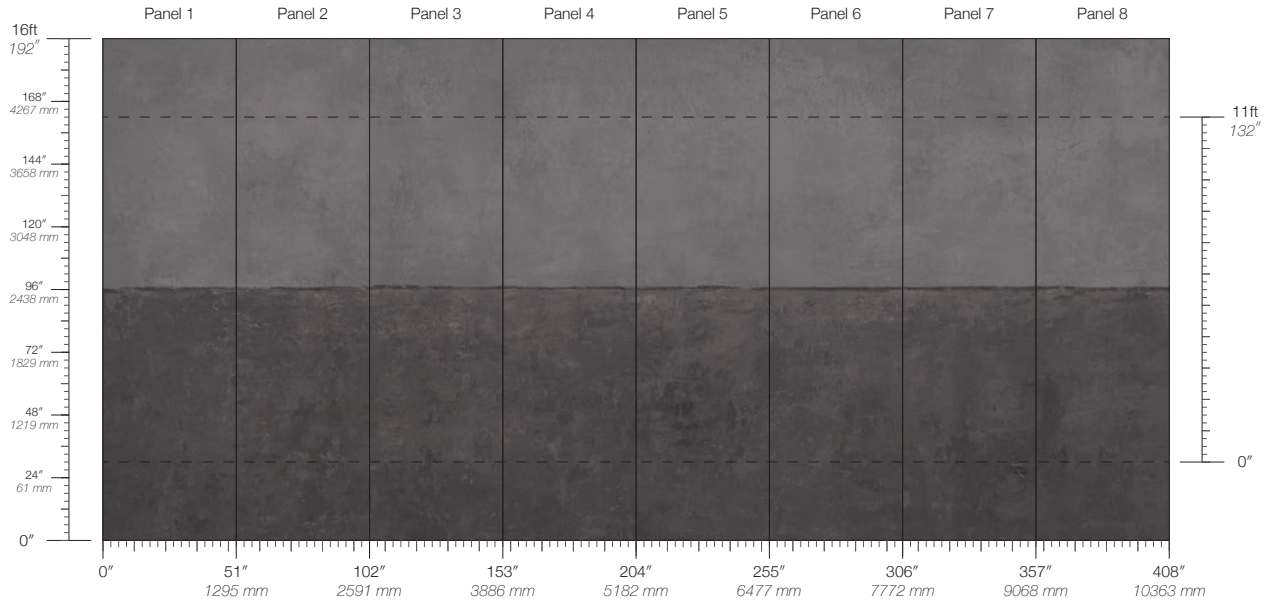

Nuance Compel

Suitable for residential and commercial projects

COLOR
Compel

ITEM
6641

CONTENT
Type II PVC-Free

PANEL WIDTH
51" / 1295 mm trimmed

PANEL HEIGHT
132" / 3353 mm standard
192" / 4877 mm extended

REPEAT
Non-repeating

STOCK
Made to order

LEAD TIME
4 weeks to print

MINIMUM
1 panel

PRICE
Available upon request

ORIGIN
USA

DETAILS
Custom options available

MAINTENANCE
Water-based cleanser

ENVIRONMENTAL
FSC Certified Content
Low VOC

SPECS
Polyester & Paper Composite face
Fabric backing
13 oz per linear yard
200 g per linear meter
Smooth surface texture

TESTING
(US) ASTM E84 Adhered Class A
ASTM F793 Type II Characteristics

CONTACT
sales@calicowallpaper.com
+1 718 243 1705
57 Lispenard Street
New York, NY 10013 USA

DISCLAIMER
Refer to our website to see the full mural artwork. Reference the physical sample for color and texture. Panel maps represent mural artwork only.