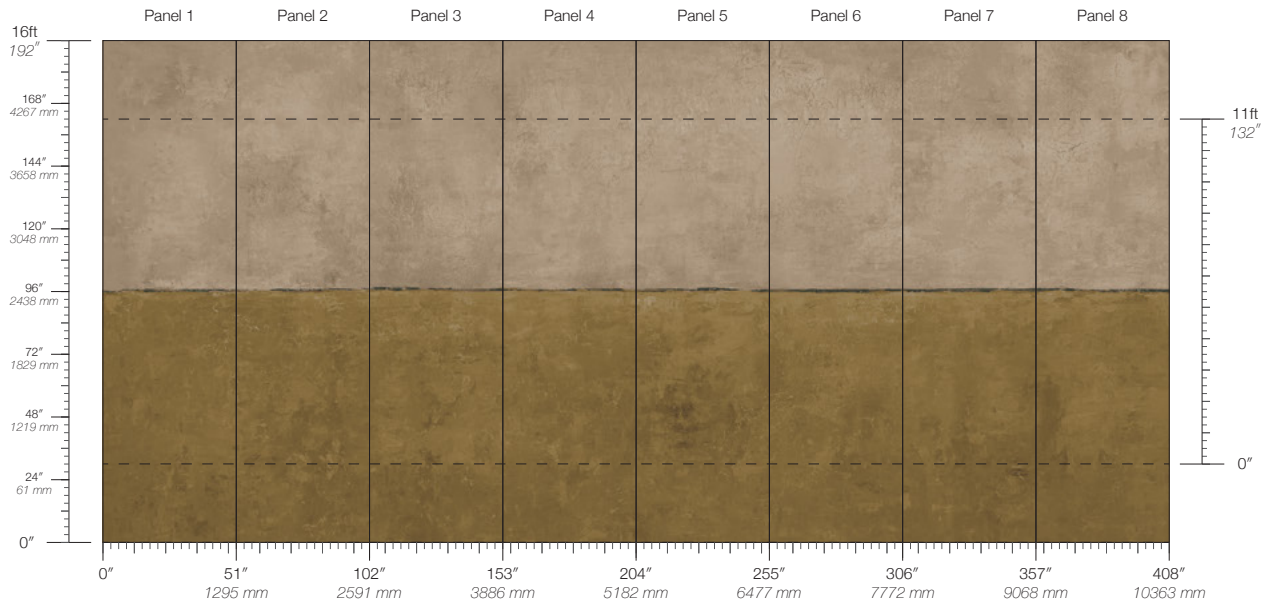

Nuance Resurface

Suitable for residential and commercial projects

COLOR
Resurface

ITEM
6646

CONTENT
Type II PVC-Free

PANEL WIDTH
51" / 1295 mm trimmed

PANEL HEIGHT
132" / 3353 mm standard
192" / 4877 mm extended