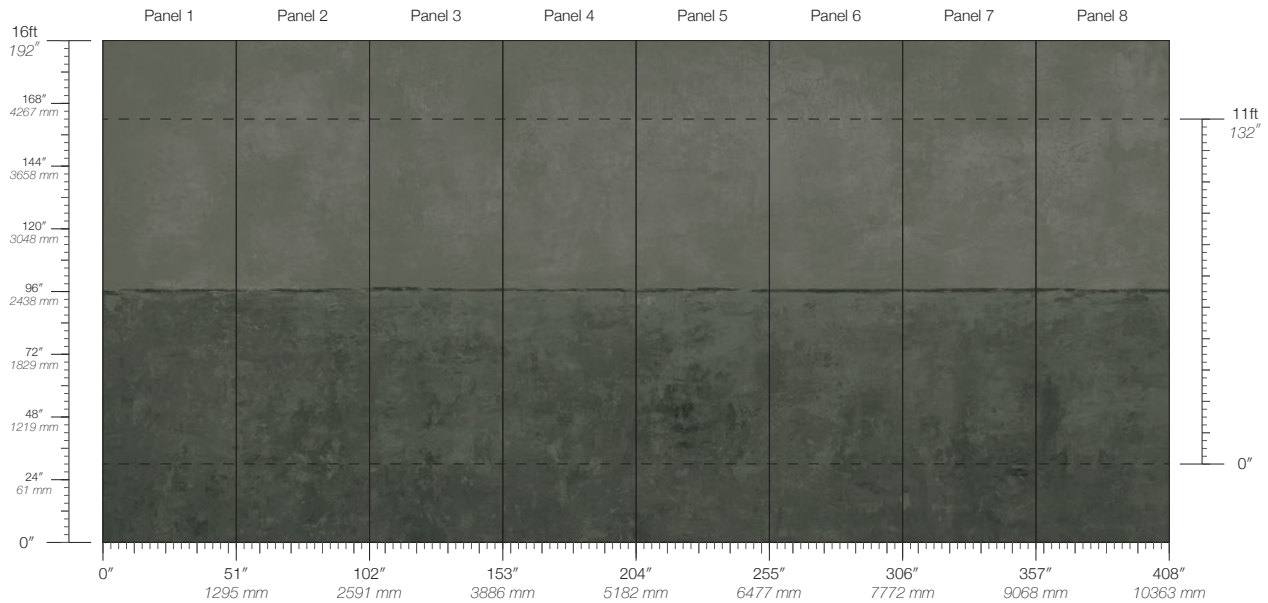

Nuance Threads

Suitable for residential and commercial projects

COLOR
Threads

ITEM
6647

CONTENT
Type II PVC-Free

PANEL WIDTH
51" / 1295 mm trimmed

PANEL HEIGHT
132" / 3353 mm standard
192" / 4877 mm extended