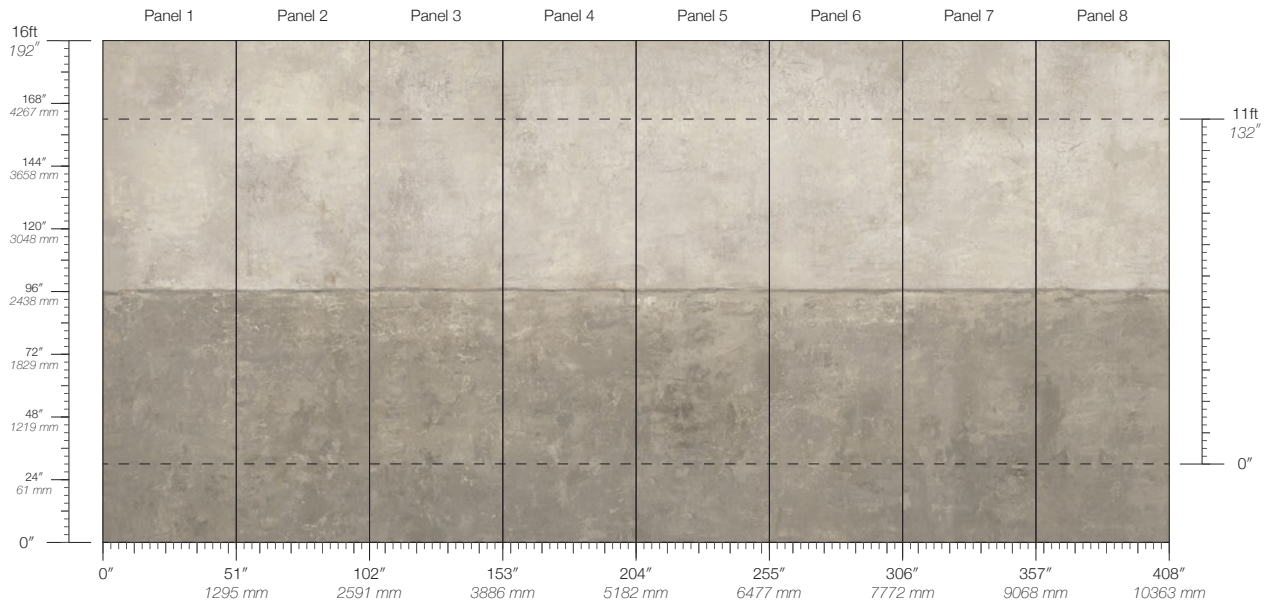

Nuance Memory

Suitable for residential and commercial projects

COLOR

Memory

ITEM

6643

CONTENT

Type II PVC-Free

PANEL WIDTH

51" / 1295 mm trimmed

PANEL HEIGHT

132" / 3353 mm standard
192" / 4877 mm extended

REPEAT

Non-repeating

STOCK

Made to order

LEAD TIME

4 weeks to print

MINIMUM

1 panel

PRICE

Available upon request

ORIGIN

USA

DETAILS

Custom options available

MAINTENANCE

Water-based cleanser

ENVIRONMENTAL

FSC Certified Content
Low VOC

SPECS

Polyester & Paper Composite face
Fabric backing
13 oz per linear yard
200 g per linear meter
Smooth surface texture

TESTING

(US) ASTM E84 Adhered Class A
ASTM F793 Type II Characteristics

CONTACT

sales@calicowallpaper.com
+1 718 243 1705
57 Lispenard Street
New York, NY 10013 USA

DISCLAIMER

Refer to our website to see the full mural artwork. Reference the physical sample for color and texture. Panel maps represent mural artwork only.