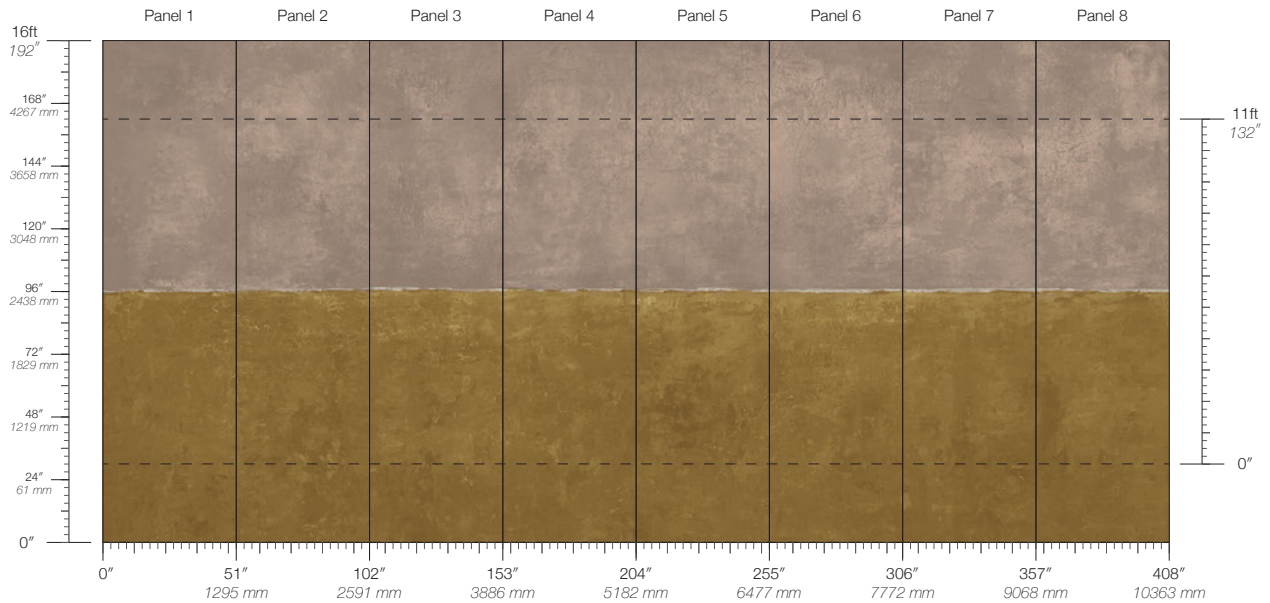

Nuance Unravel

Suitable for residential and commercial projects

COLOR
Unravel

ITEM
6648

CONTENT
Type II PVC-Free

PANEL WIDTH
51" / 1295 mm trimmed

PANEL HEIGHT
132" / 3353 mm standard
192" / 4877 mm extended