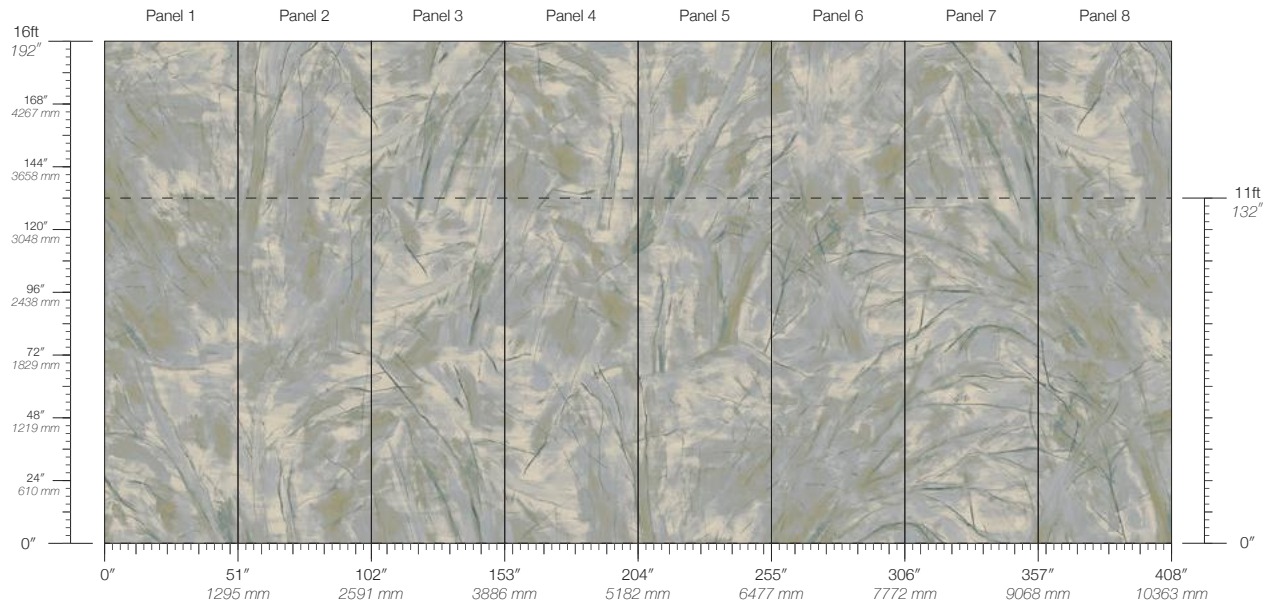

Kaleidoscope Adapt

Suitable for residential and commercial projects

COLOR
Adapt

STOCK
Made to order

REPEAT
Non-repeating

CONTACT
sales@calicowallpaper.com
+1 718 243 1705
57 Lispenard Street
New York, NY 10013 USA

ITEM
6109

MINIMUM
1 panel

LEAD TIME
4 weeks to print

CONTENT
Type II PVC-Free

MAINTENANCE
Water-based cleanser

ORIGIN
USA

DISCLAIMER
Panel maps represent mural artwork only. Reference the physical sample for color and texture.

PANEL WIDTH
51" / 1295 mm trimmed

FLAMMABILITY
ASTM E84 Adhered Class A

DETAILS
Custom options available

PANEL HEIGHT
132" / 3353 mm standard
192" / 4877 mm extended

ENVIRONMENTAL
FSC Certified Content
Low VOC

PRICE
Available upon request