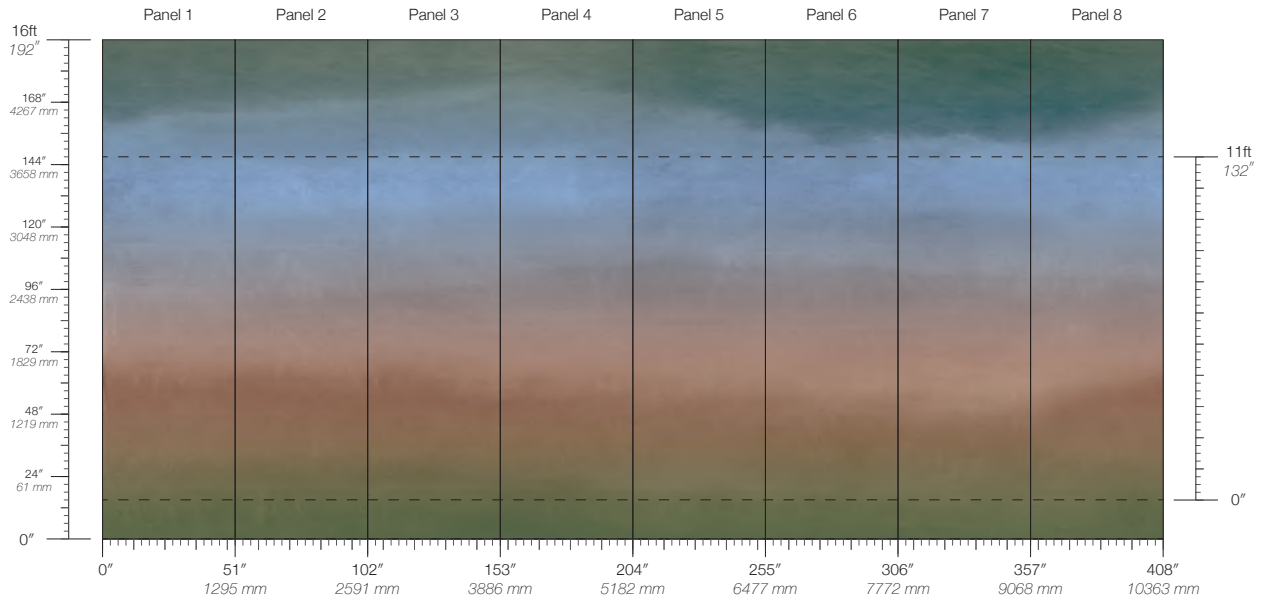

Enchantment Bark

Suitable for residential and commercial projects

COLOR

Bark

ITEM

6942

CONTENT

Type II PVC-Free

PANEL WIDTH

51" / 1295 mm trimmed

PANEL HEIGHT

132" / 3353 mm standard
192" / 4877 mm extended

REPEAT

Non-repeating

STOCK

Made to order

LEAD TIME

4 weeks to print

MINIMUM

1 panel

PRICE

Available upon request

ORIGIN

USA

DETAILS

Custom options available

MAINTENANCE

Water-based cleanser

ENVIRONMENTAL

Recycled Content
Phthalate Free
Low VOC
HPD Available

SPECS

Polyester/Natural Fiber face
Fabric backing
14 oz per linear yard
435.2 g per linear meter
Smooth surface texture

TESTING

(US) ASTM E84 Adhered Class A
(CN) CAN/ULC-S102.2 Class A
CCC-W-408D Type II
W-101 Type II Class A
ASTM E96 Procedure B - 66 Perms

CONTACT

sales@calicowallpaper.com
+1 718 243 1705
57 Lispenard Street
New York, NY 10013 USA

DISCLAIMER

Refer to our website to see the full mural artwork. Reference the physical sample for color and texture. Panel maps represent mural artwork only.