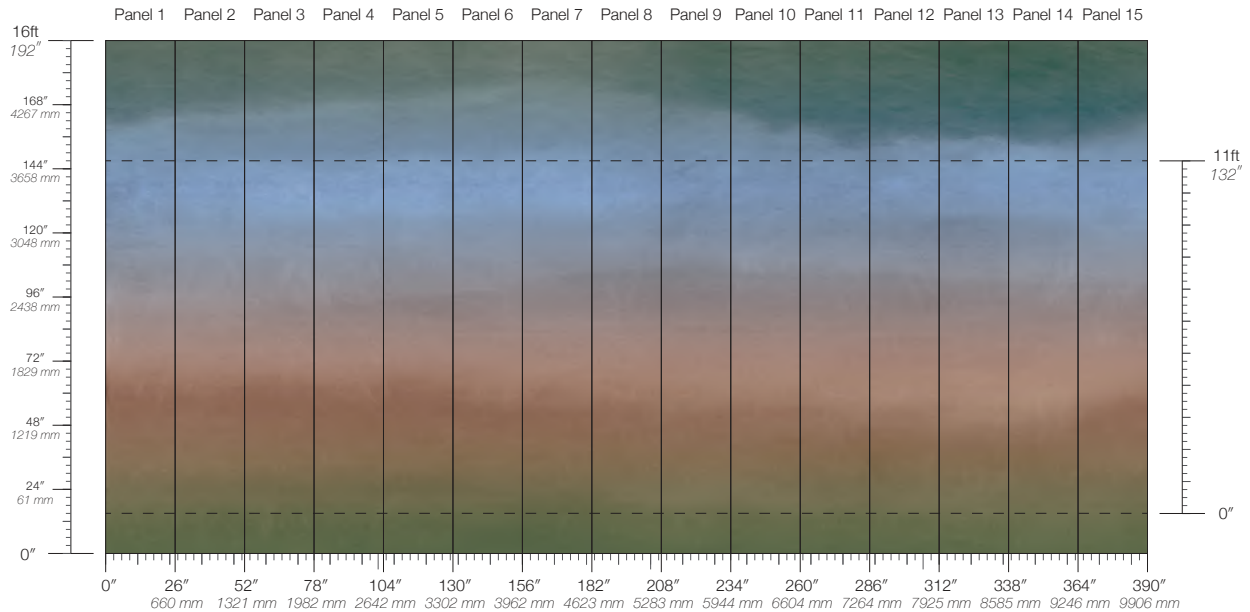

PANEL HEIGHT
132" / 3353 mm standard
192" / 4877 mm extended

ORIGIN
USA

TESTING
(US) ASTM E84 Adhered Class A

REPEAT
Non-repeating

DETAILS
Custom options available

Enchantment Bark

Suitable for residential and some commercial projects