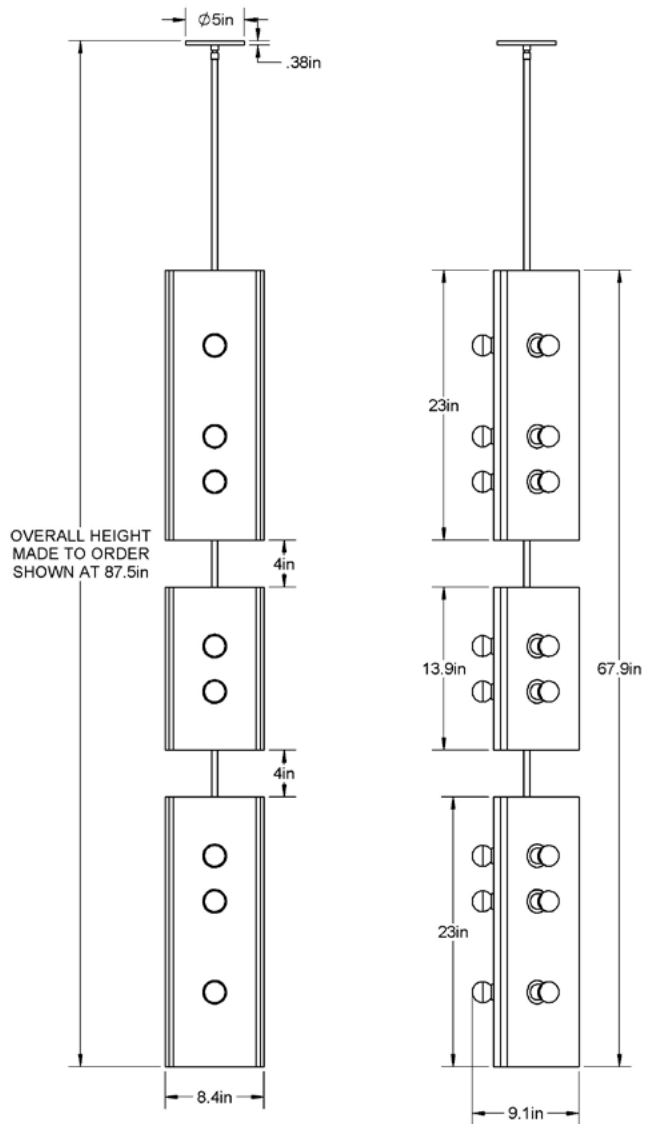

Wood Pendant Stacked

This minimalist wooden light is a tribute to BGW's love of skateboarding. The sculptural semi-circular center of these miniature halfpipes holds the light and allows it travel across the wood planks. The two sizes of Wood Pendants can be stacked, flipped and arranged in any combination.

Materials

Polished Steel or
Satin Brass
Oak or Walnut

Specs

15 E12 sockets, max 60W
3W LED bulbs included
Dimmable 120V, UL approved

Wood Pendant Stacked

This minimalist wooden light is a tribute to BGW's love of skateboarding. The sculptural semi-circular center of these miniature halfpipes holds the light and allows it travel across the wood planks. The two sizes of Wood Pendants can be stacked, flipped and arranged in any combination.

Materials

Polished Steel or
Satin Brass
Oak or Walnut

Specs

24 E12 sockets, max 60W
3W LED bulbs included
Dimmable 120V, UL approved