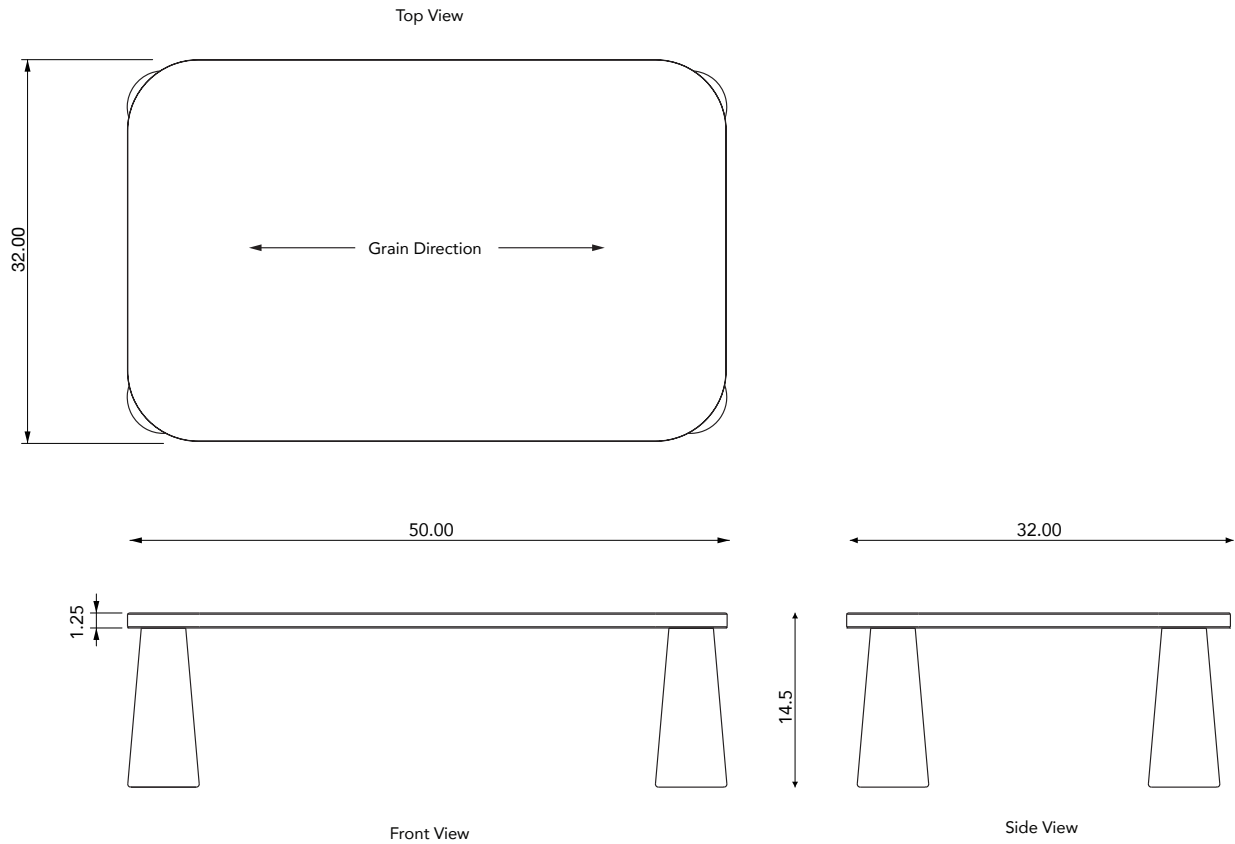

BEN & AJA BLANC

Pillar Coffee Table

50L X 32W X 14.5H INCHES | WHITE OAK, CLEAR SATIN FINISH | LEAD TIME 10-12 WEEKS

Pillar Coffee Table

A lathe-turned solid white oak coffee table. Designed to highlight the beauty of the natural wood through a formal attention to line and mass.

MATERIAL
White Oak

DIMENSIONS
50L x 32W x 14.5H inches

LEAD TIME
10-12 weeks

BASE PRICE
\$7800

FINISH SPECIFICATION

NATURAL
CLEAR
COAT

BROWN
STAIN

WARM
BLACK
STAIN