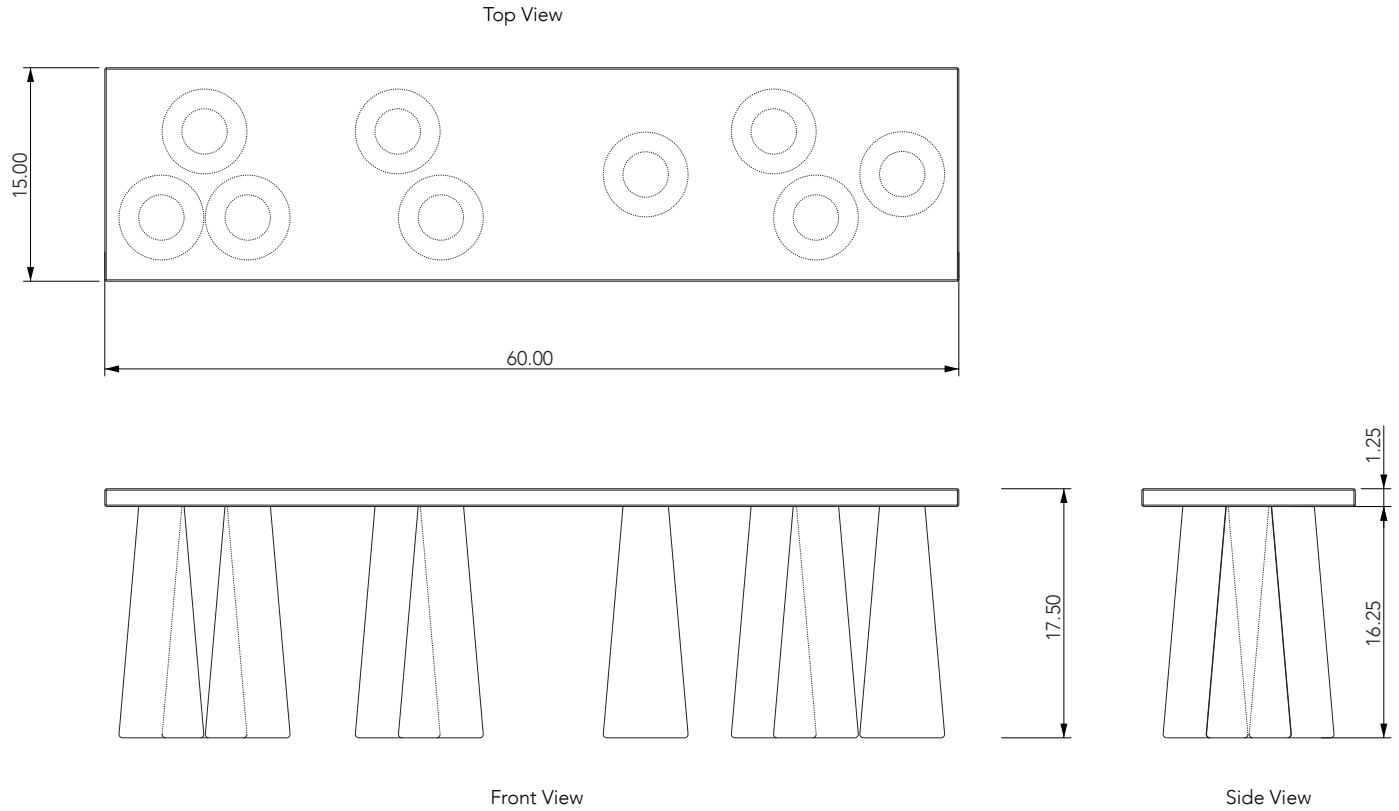

BEN & AJA BLANC

Pillar Bench

60L X 15W X 17.50H INCHES | WHITE OAK, CLEAR SATIN FINISH | LEAD TIME 10-12 WEEKS

Pillar Bench

A lathe-turned solid white oak bench. Designed to highlight the beauty of the natural wood through a formal attention to line and mass.

MATERIAL
White Oak

DIMENSIONS
60L x 17W x 17.50H inches

LEAD TIME
10-12 weeks

BASE PRICE
\$12,500

FINISH SPECIFICATION

NATURAL
CLEAR
COAT

BROWN
STAIN

WARM
BLACK
STAIN