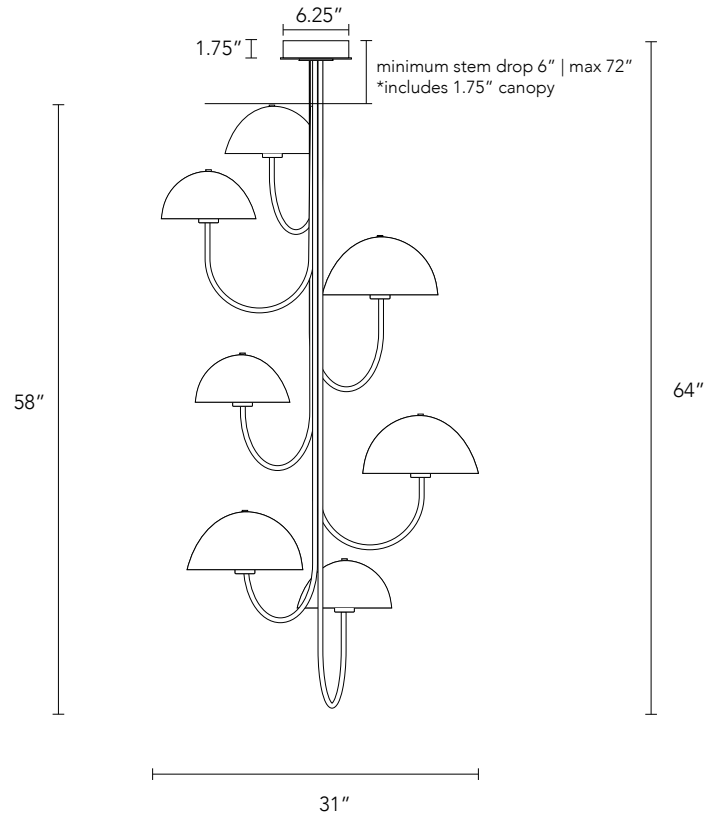

BEN & AJA BLANC

Willa Chandelier - 7 Light Vertical

31W X 31D X 58H INCHES (+STEM DROP)
GLASS, BRASS, LIGHTING COMPONENTS | WEIGHT 36LBS

customization available upon request

Willa Chandelier - 7 Light Vertical

Timeless modern hand-blown glass is suspended vertically in space providing distinct dimmable illumination. The light is illuminated by 7 120V AC direct drive LED modules with no external driver needed. It can be wired to a dimmer switch, providing smooth full range dimming and is compatible with most Triac and ELV dimmers. The light is UL certified.

DIMENSIONS
31W x 31D x 58H inches (+stem drop)

WEIGHT
36 lbs

BASE PRICE
\$21,800

METAL FINISH OPTIONS

BLACKENED BRASS
+\$1,700

DROP LENGTH

Minimum 6" | Max 72" (includes canopy)

*The light comes with a standard 64" overall drop. Custom drop lengths are available up to 72" in length. The stem CAN NOT be modified on-site.