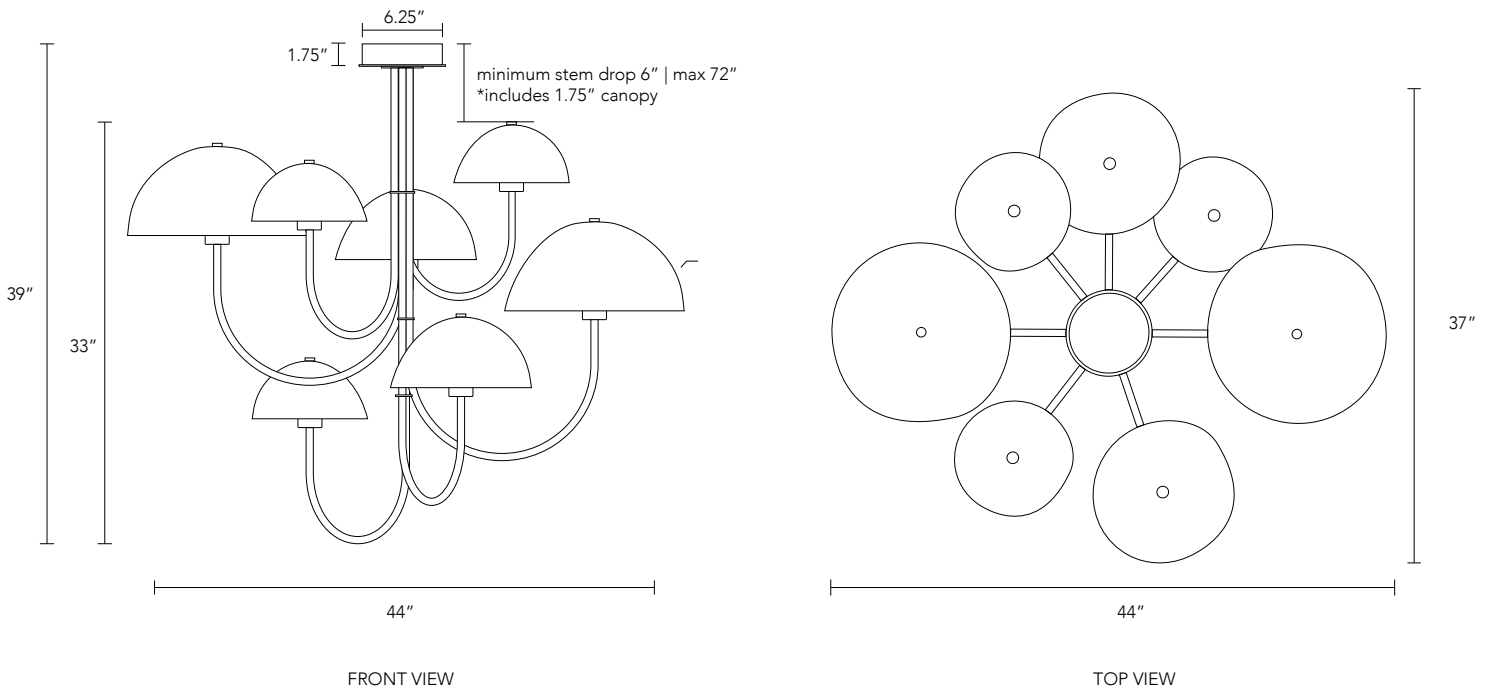

BEN & AJA BLANC

Willa Chandelier - 7 Light

44W X 37D X 33H INCHES (+STEM DROP)
GLASS, BRASS, LIGHTING COMPONENTS | WEIGHT 31LBS

customization available upon request

Willa Chandelier - 7 Light

Timeless modern hand-blown glass is suspended in space providing distinct dimmable illumination. The light is illuminated by 7 120V AC direct drive LED modules with no external driver needed. It can be wired to a dimmer switch, providing smooth full range dimming and is compatible with most Triac and ELV dimmers. The light is UL certified.

DIMENSIONS
44W x 37D x 33H inches (+stem drop)

WEIGHT
31 lbs

BASE PRICE
\$17,800

METAL FINISH OPTIONS

BLACKENED BRASS
+\$1,700

DROP LENGTH

Minimum 6" | Max 72" (includes canopy)

*The light comes with a standard 39" overall drop. Custom drop lengths are available up to 72" in length. The stem **CAN NOT** be modified on-site.