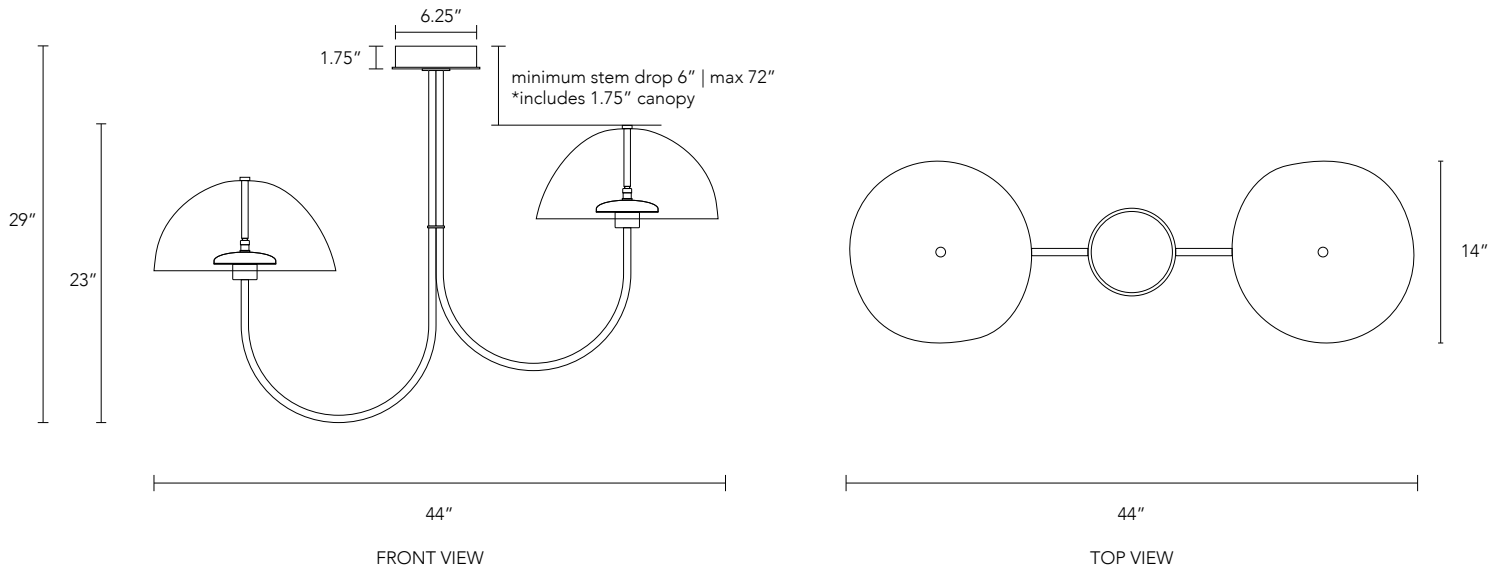

BEN & AJA BLANC

Willa Chandelier - 2 Light Grand

44W X 14D X 23H INCHES (+STEM DROP)
GLASS, BRASS, LIGHTING COMPONENTS | WEIGHT 12.5LBS

customization available upon request

Willa Chandelier - 2 Light Grand

DIMENSIONS
44W x 14D x 23H inches (+stem drop)

WEIGHT
12.5 lbs

BASE PRICE
\$6,400

METAL FINISH OPTIONS

BLACKENED BRASS
+\$1,100

DROP LENGTH

Minimum 6" | Max 72" (includes canopy)
*The light comes with a standard 29" overall drop. Custom drop lengths are available up to 72" in length. The stem **CAN NOT** be modified on-site.