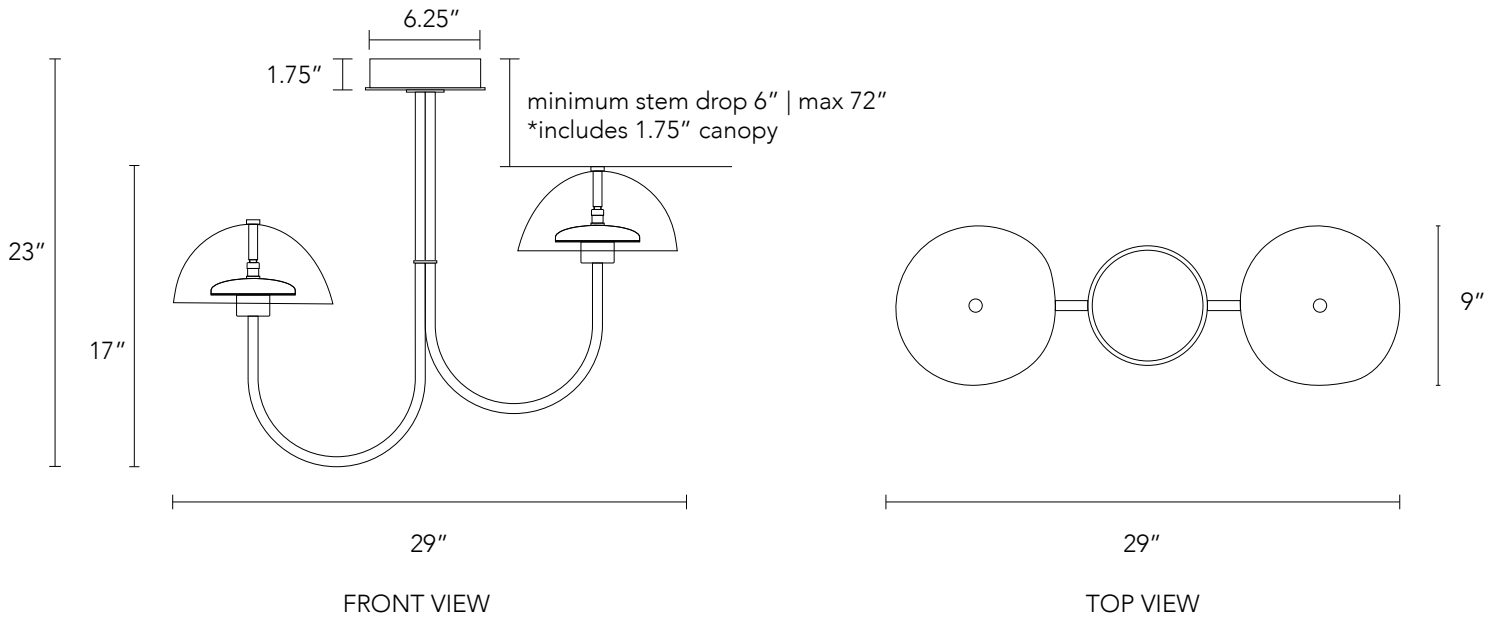

BEN & AJA BLANC

Willa Chandelier - 2 Light

29W X 9D X 17H INCHES (+STEM DROP)
GLASS, BRASS, LIGHTING COMPONENTS | WEIGHT 9LBS

customization available upon request

Willa Chandelier - 2 Light

Timeless modern hand-blown glass is suspended in space providing distinct dimmable illumination. The light is illuminated by 2 120V AC direct drive LED modules with no external driver needed. It can be wired to a dimmer switch, providing smooth full range dimming and is compatible with most Triac and ELV dimmers. The light is UL certified.

DIMENSIONS
29W x 9D x 17H inches (+stem drop)

WEIGHT
9 lbs

BASE PRICE
\$3,900

METAL FINISH OPTIONS

+\$1,100

BEN & AJA BLANC

DROP LENGTH

Minimum 6" | Max 72" (includes canopy)

*The light comes with a standard 23" overall drop. Custom drop lengths are available up to 72" in length. The stem CAN NOT be modified on-site.

ILLUMINATION
110-120V

COLOR TEMPERATURE OPTIONS
Natural White 4000K | Warm White 2700K