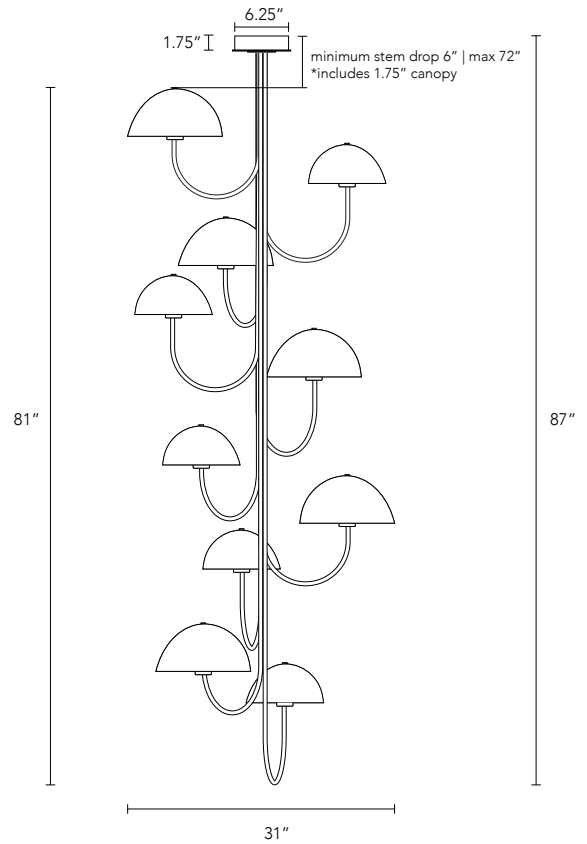

BEN & AJA BLANC

Willa Chandelier - 10 Light Vertical

31W X 31D X 81H INCHES (+STEM DROP)
GLASS, BRASS, LIGHTING COMPONENTS | WEIGHT 48LBS

customization available upon request

401.648.8996 benandajablanc.com hello@benandajablanc.com

Willa Chandelier - 10 Light Vertical

Timeless modern hand-blown glass is suspended vertically in space providing distinct dimmable illumination. The light is illuminated by 10 120V AC direct drive LED modules with no external driver needed. It can be wired to a dimmer switch, providing smooth full range dimming and is compatible with most Triac and ELV dimmers. The light is UL certified.

DIMENSIONS
31W x 31D x 81H inches (+stem drop)

WEIGHT
48 lbs

BASE PRICE
\$27,500

METAL FINISH OPTIONS

BLACKENED BRASS

+\$1,900

DROP LENGTH

Minimum 6" | Max 72" (includes canopy)

*The light comes with a standard 87" overall drop. Custom drop lengths are available up to 72" in length. The stem **CAN NOT** be modified on-site.

ILLUMINATION
110-120V

COLOR TEMPERATURE OPTIONS
Natural White 4000K | Warm White 2700K