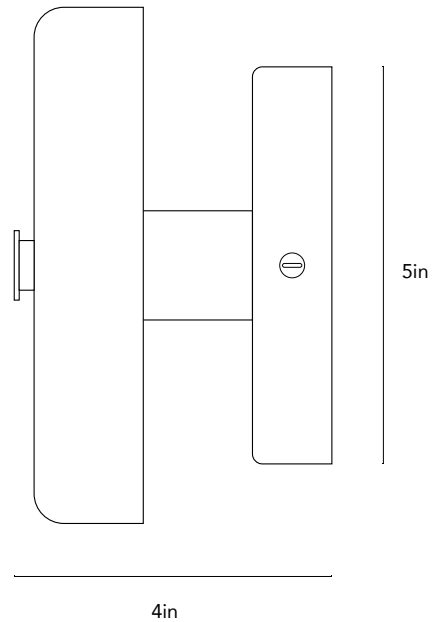

BEN & AJA BLANC

Nova Sconce

6.5L X 6.5W X 4.0D INCHES | ETCHED GLASS, LED MODULE, METAL | WEIGHT 1.25LBS

customization available upon request

Nova Sconce

FRONT VIEW

SIDE VIEW

A modern hand-blown glass disc floats effortlessly off the wall providing distinct dimmable illumination.

The Nova sconce is illuminated by a 120V AC direct drive led module with no external driver needed. The sconce provides smooth full range dimming and is compatible with most Triac and ELV dimmers.

DIMENSIONS

6.5L x 6.5W x 4.0D inches

WEIGHT

1.25 lbs

PRICE

\$580

METAL FINISH OPTIONS

BLACK
STEEL

BRUSHED
BRASS