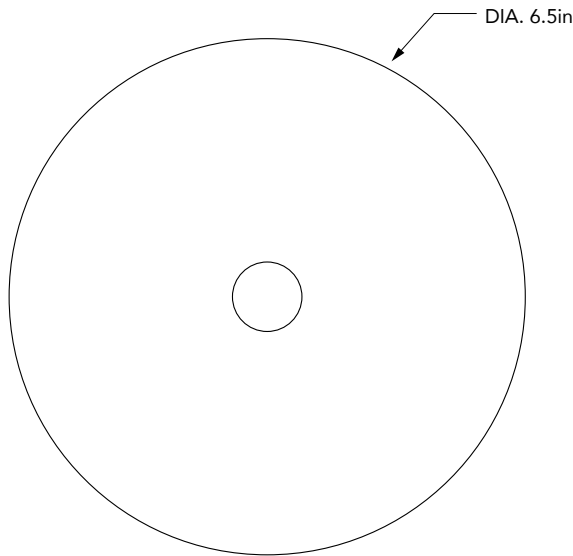

BEN & AJA BLANC

Nova Sconce

6.5L X 6.5W X 4.0D INCHES | ETCHED GLASS, LED MODULE, METAL | WEIGHT 1.25LBS

customization available upon request

Nova Sconce

FRONT VIEW

SIDE VIEW

A modern hand-blown glass disc floats effortlessly off the wall providing distinct dimmable illumination.

The Nova sconce is illuminated by a 120V AC direct drive led module with no external driver needed. The sconce provides smooth full range dimming and is compatible with most Triac and ELV dimmers.

DIMENSIONS

6.5L x 6.5W x 4.0D inches

WEIGHT

1.25 lbs

PRICE

\$580

METAL FINISH OPTIONS

BLACK
STEEL

BRUSHED
BRASS