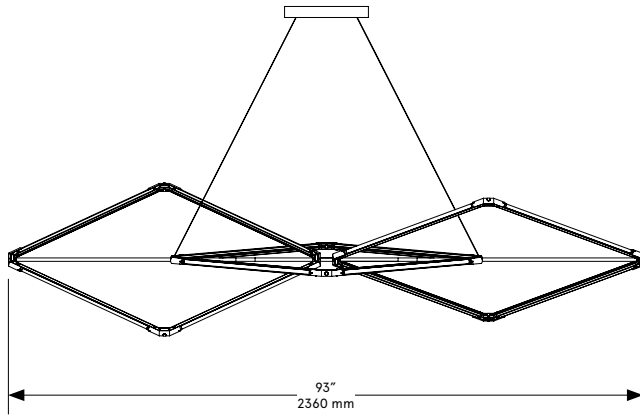

BE C BRITAIN

FRONT