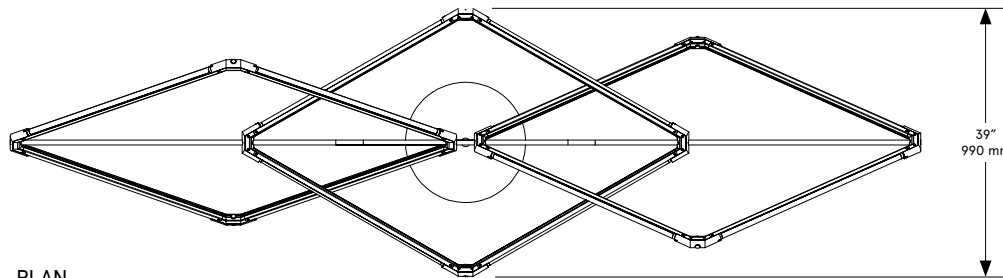

PLAN

Zelda Links Large

Lead Time

14 - 16 weeks

Dimensions

133in x 39in x 33in H
3380 mm x 990 mm 890 mm H

Weight

30 lb / 13.6 kg

LED Illumination

24 VDC T5 LED tube
2700 Kelvin
CRI 90

Electrical

Wattage: 108 Watt
Lumens: 8640 Lumens
110 - 240 VAC
277 VAC upon request

Installation

Locally mounted driver
Dimming: 0-10V wireless (Lutron Pico)
Canopy: 12.25 x 1.75 inch (311 x 44 mm) round
in matching metal finish

Suspension

Aircraft cable with adjustable fasteners in
the canopy. Variable suspension height.

Wiring

24V low voltage power through the aircraft
cables.

Materials

Finished Brass

Standard Finishes

Brushed Brass
Oil-Rubbed Bronze
Satin Nickel
Nickel Brass Contrast

Special Order Finishes

Polished Brass
Medium Antique Brass
Polished Nickel
Dark Pewter
Polished Black Nickel
Polished Copper
Smoky Copper

UL / cUL Listed