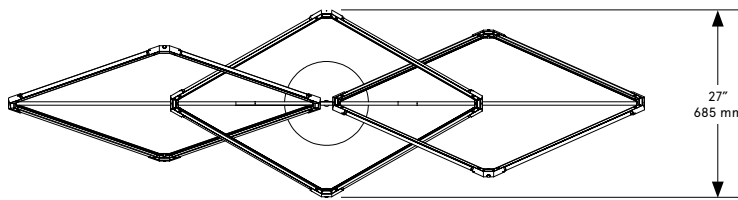

PLAN

Zelda Links Medium

Lead Time

14 - 16 weeks

Dimensions

93 inch x 27 inch x 22 inch H
2360 mm x 685 mm 560 mm H

Weight

25 lb / 11.3 kg

LED Illumination

24 VDC T5 LED tube
2700 Kelvin
CRI 90

Electrical - Total

Wattage: 72 Watt
Lumens: 5760 Lumens
110 - 240 VAC
277 VAC on request

Installation

Locally mounted driver
Dimming: 0-10V wireless (Lutron Pico)
Canopy: 12.25 x 1.75 inch (311 x 44 mm) round
in matching metal finish

Suspension

Aircraft cable with adjustable fasteners in
the canopy. Variable suspension height.

Wiring

24V low voltage power through the aircraft
cables.

Materials

Finished Brass

Standard Finishes

Brushed Brass
Oil-Rubbed Bronze
Satin Nickel
Nickel Brass Contrast

Special Order Finishes

Polished Brass
Medium Antique Brass
Polished Nickel
Dark Pewter
Polished Black Nickel
Polished Copper
Smoky Copper

UL / cUL Listed