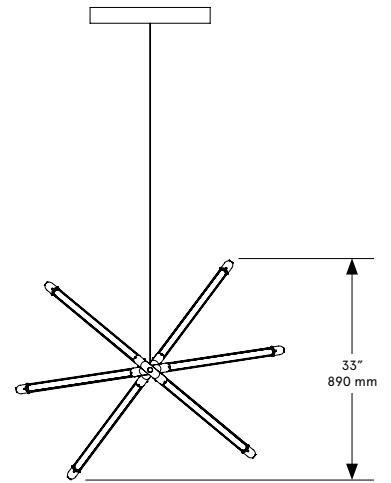

Lead Time

14 - 16 weeks

Dimensions

93 inch x 27 inch x 22 inch H
2360 mm x 685 mm 560 mm H

Weight

25 lb / 11.3 kg

LED Illumination

24 VDC T5 LED tube
2700 Kelvin
CRI 90

Special Order Finishes

Polished Brass
Medium Antique Brass
Polished Nickel
Dark Pewter
Polished Black Nickel
Polished Copper
Smoky Copper

UL / cUL Listed

BE C BRITAIN

FRONT

SIDE

Min. Drop: 41" / 1040 mm

PLAN

Zelda Links Large

Lead Time

14 - 16 weeks

Dimensions

133in x 39in x 33in H
3380 mm x 990 mm 890 mm H

Weight

30 lb / 13.6 kg

LED Illumination