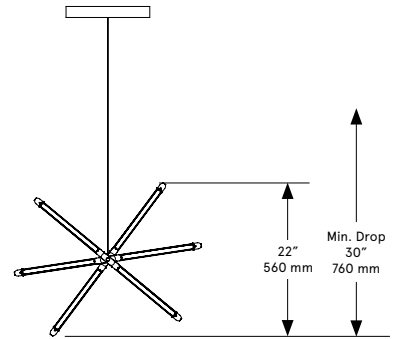

BE C BRITAIN

SIDE

Zelda Links Medium

Lead Time

14 - 16 weeks

Dimensions

93 inch x 27 inch x 22 inch H
2360 mm x 685 mm 560 mm H

Weight

25 lb / 11.3 kg

LED Illumination

24 VDC T5 LED tube
2700 Kelvin
CRI 90

Electrical - Total

Wattage: 72 Watt
Lumens: 5760 Lumens
110 - 240 VAC
277 VAC on request

Installation

Locally mounted driver
Dimming: 0-10V wireless (Lutron Pico)
Canopy: 12.25 x 1.75 inch (311 x 44 mm) round
in matching metal finish

Suspension

Aircraft cable with adjustable fasteners in
the canopy. Variable suspension height.

Wiring

24V low voltage power through the aircraft
cables.

Materials

Finished Brass

Standard Finishes

Brushed Brass
Oil-Rubbed Bronze
Satin Nickel
Nickel Brass Contrast

Special Order Finishes

Polished Brass
Medium Antique Brass
Polished Nickel
Dark Pewter
Polished Black Nickel
Polished Copper
Smoky Copper

UL / cUL Listed