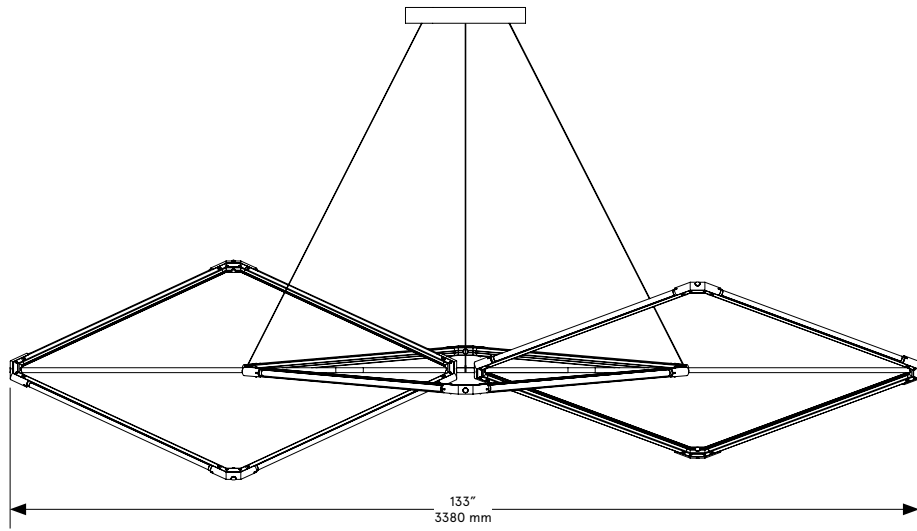

BE C BRITAIN

FRONT