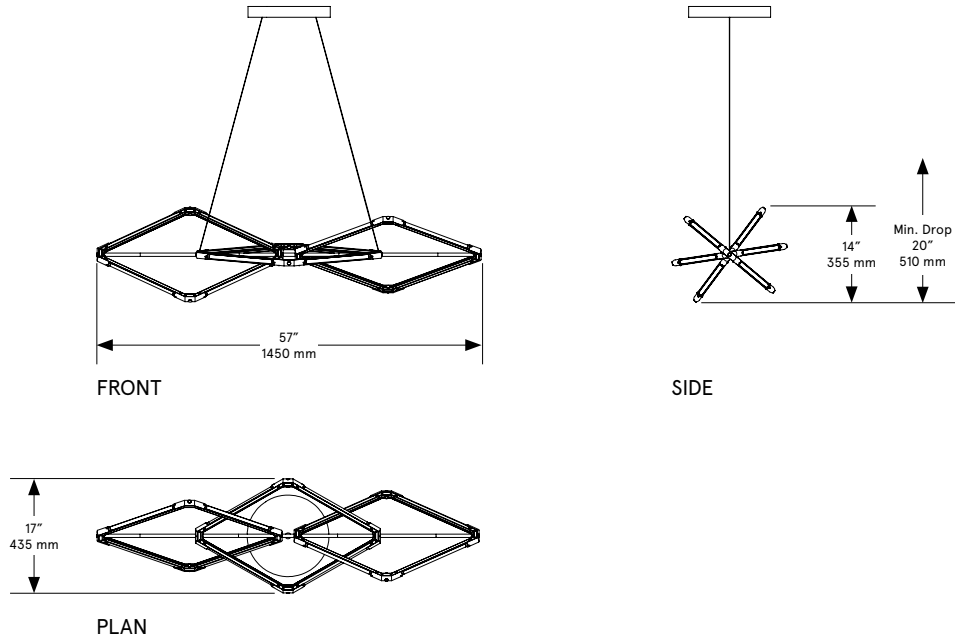

BE CB RIT TAIN

Zelda Links Small

Lead Time

14 - 16 weeks

Dimensions

57 inch x 17 inch x 14 inch H
1450 mm x 435 mm 355 mm H

Weight

21 lb / 9.5 kg

LED Illumination

24 VDC T5 LED tube
2700 Kelvin
CRI 90

Electrical - Total

Wattage: 36 Watt
Lumens: 2880 Lumens
110 - 240 VAC
277 VAC on request

Installation

Locally mounted driver
120V Dimming: C-L (Lutron) switching
240V Dimming: 0-10V wireless (Lutron Pico)
Canopy: 12.25 x 1.75 inch (311 x 44 mm) round
in matching metal finish

Suspension

Aircraft cable with adjustable fasteners in
the canopy. Variable suspension height.

Wiring

24V low voltage power through the aircraft
cables.

Materials

Finished Brass

Standard Finishes

Brushed Brass
Oil-Rubbed Bronze
Satin Nickel
Nickel Brass Contrast

Lead Time

14 - 16 weeks

Dimensions

93 inch x 27 inch x 22 inch H
2360 mm x 685 mm 560 mm H

Weight

25 lb / 11.3 kg

LED Illumination

24 VDC T5 LED tube
2700 Kelvin
CRI 90