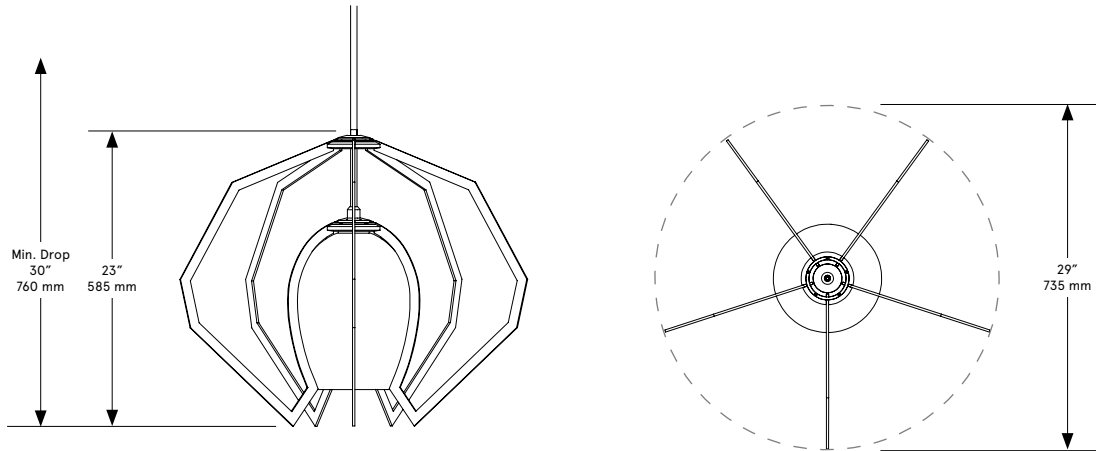

BE CB RIT TAIN

Vise

Lead Time

16 - 18 weeks

Dimensions

29 inch diam. x 23 inch H
735 mm diam. x 585 mm H

Weight

24 lb / 10.9 kg

LED Illumination

MR16 12VAC bulb

Color Temperature

3000 Kelvin

Suspension

1/8 IP steel stem clad in brass tubing with matching metal finish; 35 inch length included with lamp. Length up to 95 inches available for additional cost. Stem length can be adjusted on site.

Canopy

Local: 5 x 1.5 inch (127 x 38 mm) round in matching metal finish
Remote: 5 x 0.25 inch (127 x 6 mm) round in matching metal finish on request

Electrical - Total

Wattage: 50 Watt
Lumens: 1220 Lumens

Input Voltage

110 - 240 VAC
277 VAC upon request

UL / cUL listed.

Materials

Finished Brass,
Glass Globe

Standard Finishes

Brushed Brass
Oil-Rubbed Bronze
Satin Nickel
Nickel Brass Contrast

Special Order Finishes