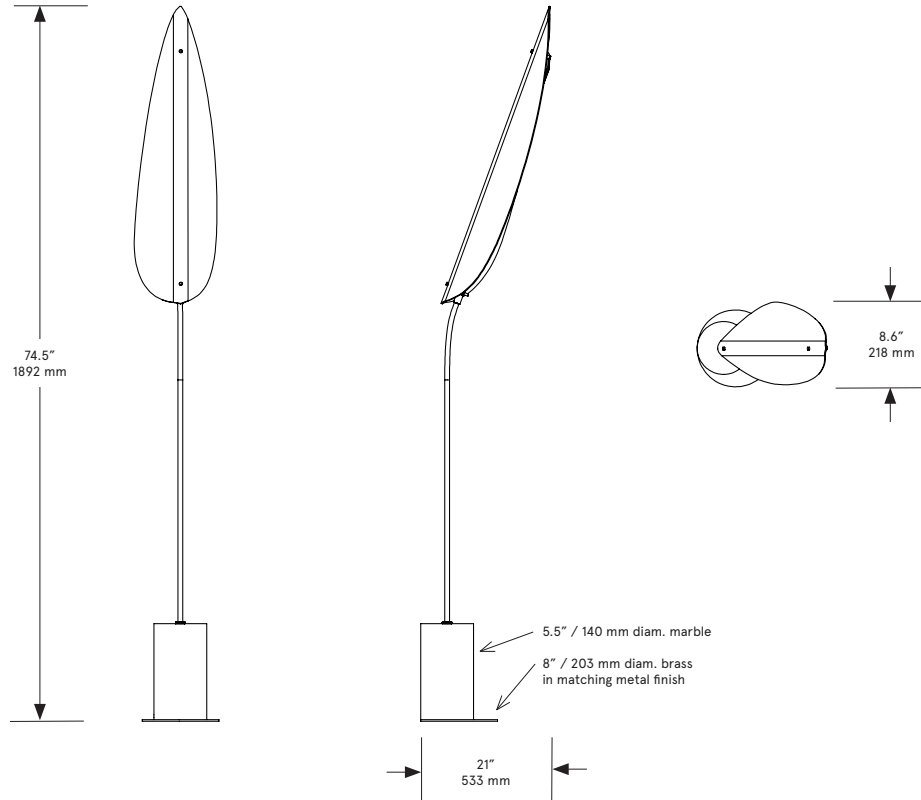

BE C BRITAIN

Unfurl Floor - Short

Lead Time

14 - 16 weeks

Dimensions

21 inch x 8.6 inch x 74.5 inch H
533 mm x 218 mm x 1892 mm H

Weight

24 lb / 10.9 kg

LED Illumination

24 VDC T5 LED tube
90 CRI

Color Temperature

2700 Kelvin

Electrical

Wattage: 6 Watt
Lumens: 480 Lumens
110 - 240 VAC

Input Voltage

110 - 240 VAC

White Marble, Black Marble

BE C BRITAIN

Unfurl Floor - Tall

Lead Time

14 - 16 weeks

Dimensions

12.6 inch x 8.6 inch x 84.5 inch H
320 mm x 218 mm x 2146 mm H

Weight

24 lb / 10.9 kg

LED Illumination

24 VDC T5 LED tube
90 CRI

Color Temperature

2700 Kelvin

Electrical

Wattage: 6 Watt
Lumens: 480 Lumens
110 - 240 VAC

Input Voltage