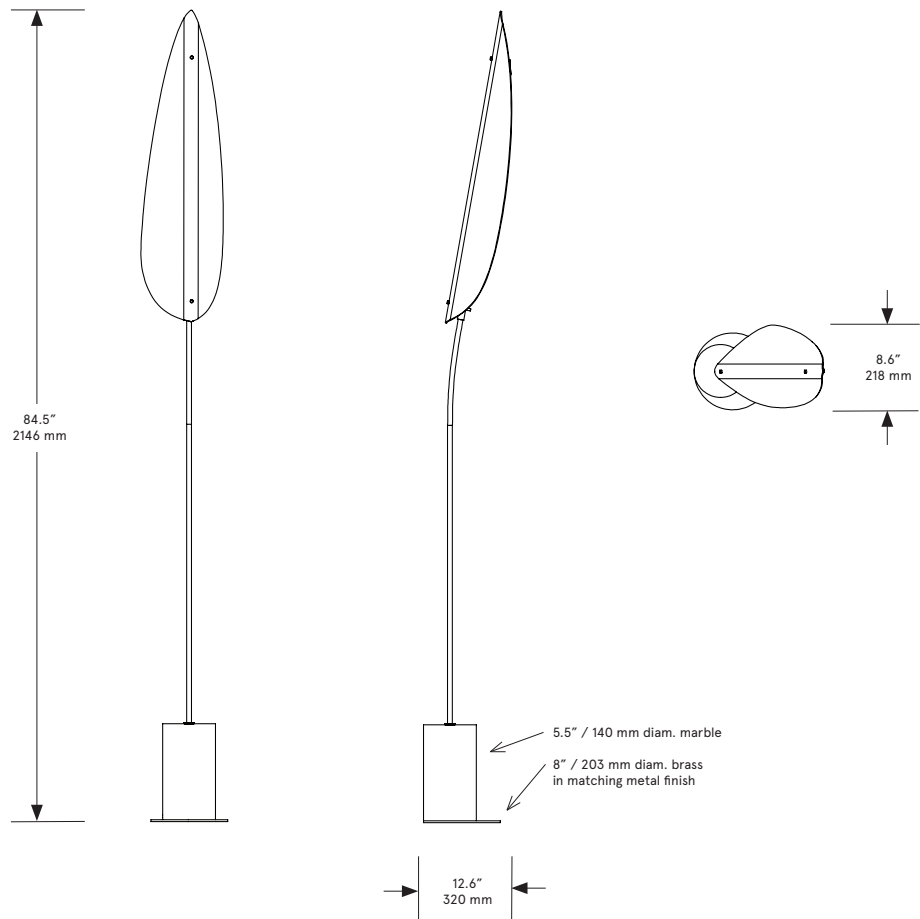

BE C BRITAIN

Unfurl Floor - Short

Lead Time

14 - 16 weeks

Dimensions

21 inch x 8.6 inch x 74.5 inch H
533 mm x 218 mm x 1892 mm H

Weight

24 lb / 10.9 kg

Wiring

Wired with one floor switch and one
plug-in transformer (3" x 2" x 1.25").
Dimmer available at additional cost.

Materials

Finished Brass
Glass, Marble

Standard Finishes

Brushed Brass
Oil-Rubbed Bronze
Satin Nickel
Nickel Brass Contrast

White Marble, Black Marble

BE C BRITAIN

Unfurl Floor - Tall

Lead Time

14 - 16 weeks

Dimensions

12.6 inch x 8.6 inch x 84.5 inch H
320 mm x 218 mm x 2146 mm H

Weight