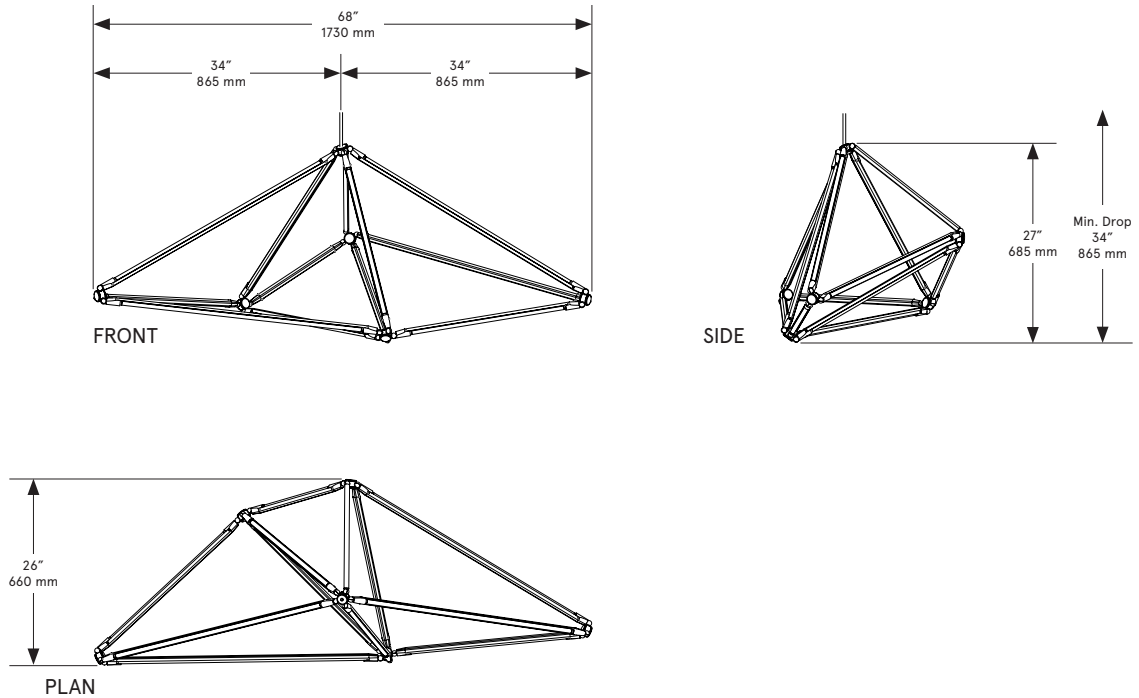

BEC BRITAIN

SHY 08.1

Lead Time

14 - 16 weeks

Dimensions

68 inch x 26 inch x 27 inch H
1730 mm x 660 mm x 685 mm H

Weight

22 lb/10 kg

LED Illumination

24 VDC T5 LED tube
2700 Kelvin
90 CRI

Electrical

Wattage: 75 Watt
Lumens: 6000 Lumens
110 - 240 VAC
277 VAC upon request

Installation - Standard

Locally mounted driver
Dimming: 0-10V wireless (Lutron Pico)
Canopy: 10.25 x 1.625 inch (260 x 41 mm) round
in matching metal finish

Installation - Alternate

Remotely mounted driver
Dimming: 0-10V hardwired
Canopy: 5 x 0.25 inch (127 x 6 mm) round
in matching metal finish

Please inquire for detailed electrical specs

Suspension

1/8 IP all-thread stem clad in brass tubing
with matching metal finish up to 35 inch /
890 mm length included with fixture.
Length up to 95 inches / 2415 mm available
for additional cost.