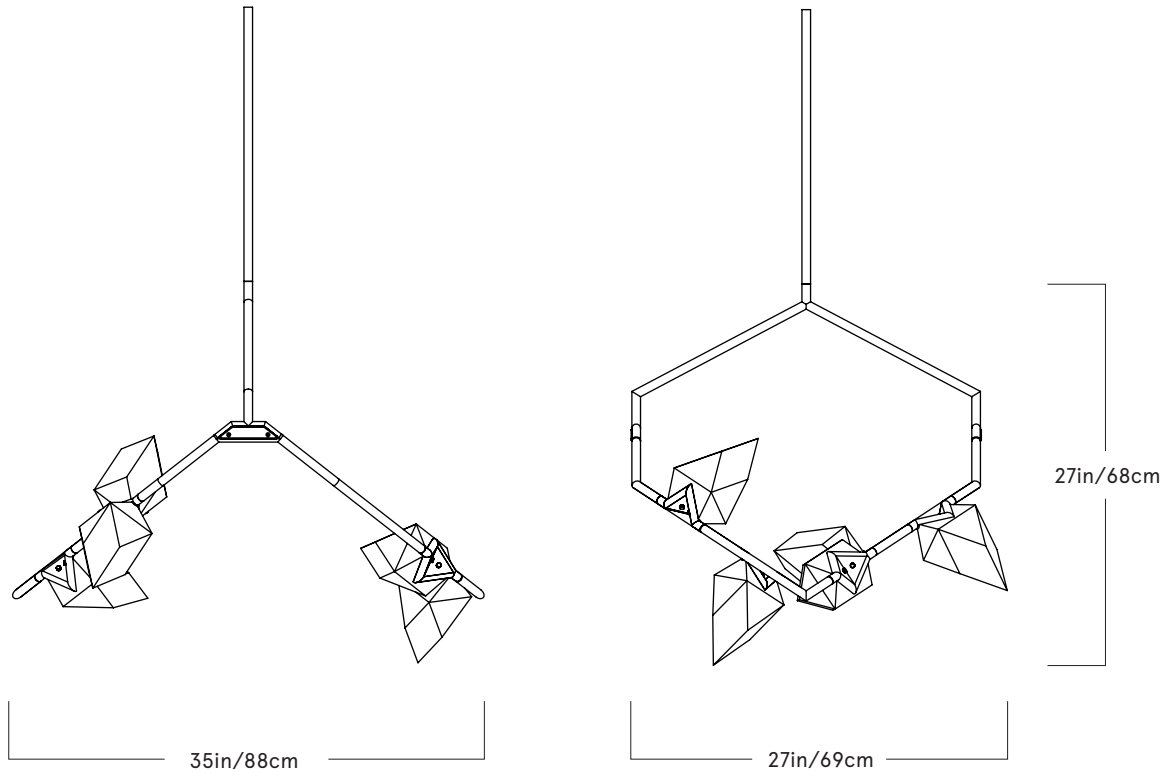

BE CB RIT TAIN

Seed 02

Lead Time

14 - 16 weeks

Dimensions

27in x 35in x 27in H
69cm x 88cm x 68cm H

Weight

22 lb / 10 kg

LED Illumination

G9 LED bulb
ELV dimming
110-120 VAC
2.5 Watt
240 Lumens
3000 Kelvin
220-240
4 Watt
250 Lumens
3000 Kelvin

Suspension

1/2 inch steel stem in matching metal finish
35 in length included with the fixture.
Length up to 95 in available for additional cost
Stem length can be shortened on site.

Canopy

5 x 1.5 inch (127 x 38 mm) round in
matching metal finish

Wiring

Direct 120 / 240 VAC line voltage
connection
Requires an Electronic Low-Voltage dimmer
switch

Electrical - Total

110-120 VAC
Wattage: 12.5 Watt
Lumens: 810
220-240 VAC
Wattage: 20 Watt
Lumens: 810

Materials

Finished Brass, Glass
globes

Standard Finishes

Brushed Brass
Oil-Rubbed Bronze
Satin Nickel
Nickel Brass Contrast

Special Order Finishes

Polished Brass
Medium Antique Brass
Polished Nickel
Dark Pewter
Polished Black Nickel
Polished Copper
Smoky Copper

Globe Colors

White