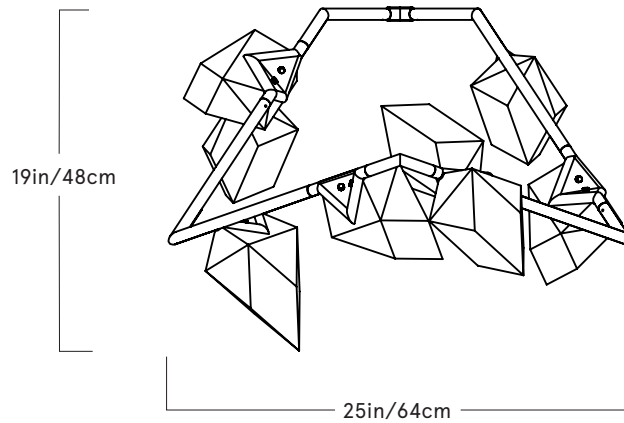

BE CB RIT TAIN

Seed 04

Lead Time

14 - 16 weeks

Dimensions

61in x 25in x 19in H
154cm x 64cm x 48cm H

Weight

36 lb / 13.6 kg

LED Illumination

G9 LED bulb
ELV dimming
110-120 VAC
84.5 Watt
750 Lumens
3000 Kelvin
220-240
4 Watt
250 Lumens
3000 Kelvin

Suspension

1/2 inch steel stem in matching metal finish
35 in length included with the fixture.
Length up to 95 in available for additional cost
Stem length can be shortened on site.

Canopy

5 x 1.5 inch (127 x 38 mm) round in
matching metal finish

Wiring

Direct 120 / 240 VAC line voltage
connection
Requires an Electronic Low-Voltage dimmer
switch

Electrical - Total

110-120 VAC
Wattage: 84.5 Watt
Lumens: 9750
220-240 VAC
Wattage: 4 Watt
Lumens: 250

Globe Colors

White