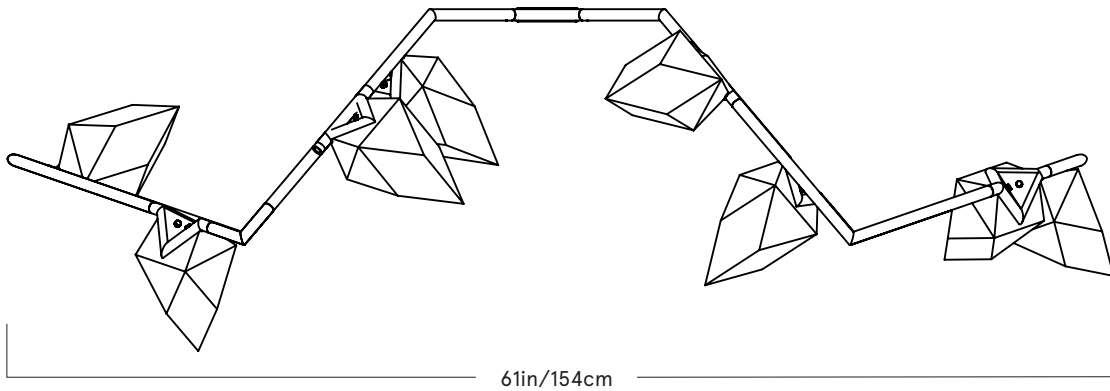

BE CB RIT TAIN

Seed 04

Lead Time

14 - 16 weeks

Dimensions

61in x 25in x 19in H
154cm x 64cm x 48cm H

Weight

36 lb / 13.6 kg

LED Illumination

G9 LED bulb
ELV dimming
110-120 VAC
84.5 Watt
750 Lumens
3000 Kelvin
220-240
4 Watt
250 Lumens
3000 Kelvin

Suspension

1/2 inch steel stem in matching metal finish
35 in length included with the fixture.
Length up to 95 in available for additional cost
Stem length can be shortened on site.

Canopy

5 x 1.5 inch (127 x 38 mm) round in
matching metal finish

Wiring

Direct 120 / 240 VAC line voltage
connection
Requires an Electronic Low-Voltage dimmer
switch

Electrical - Total

110-120 VAC
Wattage: 84.5 Watt
Lumens: 9750
220-240 VAC
Wattage: 4 Watt
Lumens: 250

Globe Colors

White