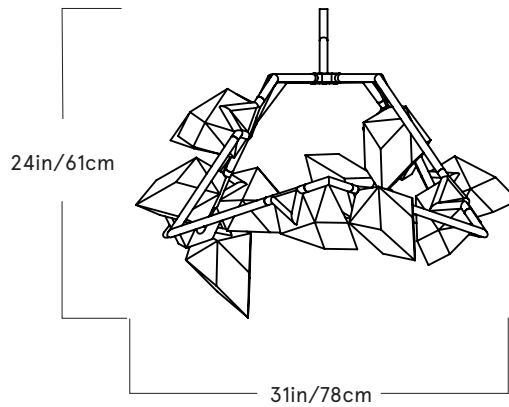

BE CB RIT TAIN

Seed 03

Lead Time

14 - 16 weeks

Dimensions

96.5in x 31in x 24in H
245cm x 78cm x 61cm H

Weight

51 lb / 23 kg

LED Illumination

G9 LED bulb
ELV dimming
110-120 VAC
84.5 Watt
750 Lumens
3000 Kelvin
220-240
4 Watt
250 Lumens
3000 Kelvin

Suspension

1/2 inch steel stem in matching metal finish
35 in length included with the fixture.
Length up to 95 in available for additional cost
Stem length can be shortened on site.

Canopy

5 x 0.25 inch (127 x 6 mm) round in
matching metal finish

Wiring

Direct 120 / 240 VAC line voltage
connection
Requires an Electronic Low-Voltage dimmer
switch

Electrical - Total

110-120 VAC
Wattage: 84.5 Watt
Lumens: 9750
220-240 VAC
Wattage: 4 Watt
Lumens: 250

Globe Colors

White