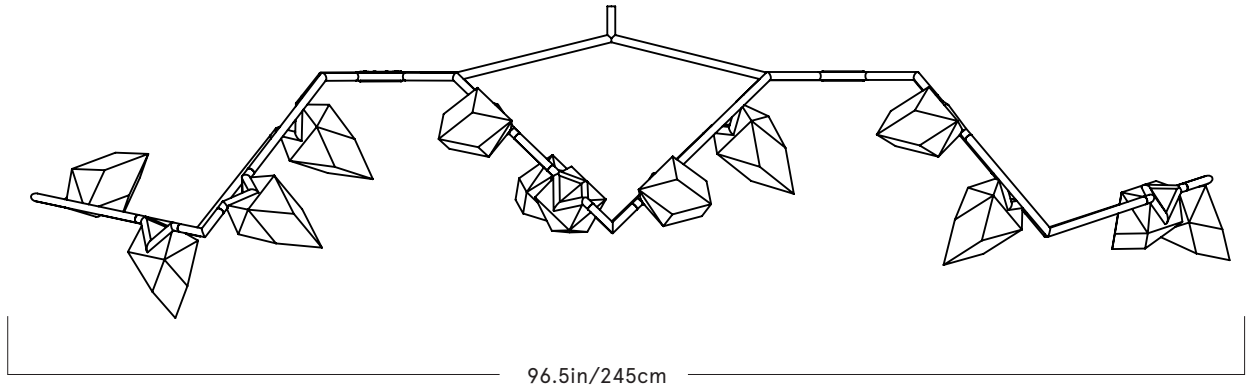

BE CB RIT TAIN

Seed 03

Lead Time

14 - 16 weeks

Dimensions

96.5in x 31in x 24in H
245cm x 78cm x 61cm H

Weight

51 lb / 23 kg

LED Illumination

G9 LED bulb
ELV dimming
110-120 VAC
84.5 Watt
750 Lumens
3000 Kelvin
220-240
4 Watt
250 Lumens
3000 Kelvin

Suspension

1/2 inch steel stem in matching metal finish
35 in length included with the fixture.
Length up to 95 in available for additional cost
Stem length can be shortened on site.

Canopy

5 x 0.25 inch (127 x 6 mm) round in
matching metal finish

Wiring

Direct 120 / 240 VAC line voltage
connection
Requires an Electronic Low-Voltage dimmer
switch

Electrical - Total

110-120 VAC
Wattage: 84.5 Watt
Lumens: 9750
220-240 VAC
Wattage: 4 Watt
Lumens: 250

Globe Colors

White