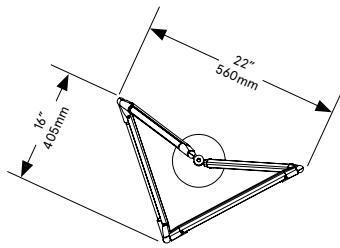

BE C BRITAIN

PLAN

Helix Floor

Lead Time

14 - 16 weeks

Dimensions

22 inch x 16 inch x 62 inch H
560 mm x 405 mm x 1575 mm H

Weight

28 lb / 12.6 kg

LED Illumination

24 VDC T5 LED tube
CRI 90

Color Temperature

2700 Kelvin

Wiring

Wired with one floor switch and one plug-in transformer (3" x 2" x 1.25").
Dimmer available at additional cost.