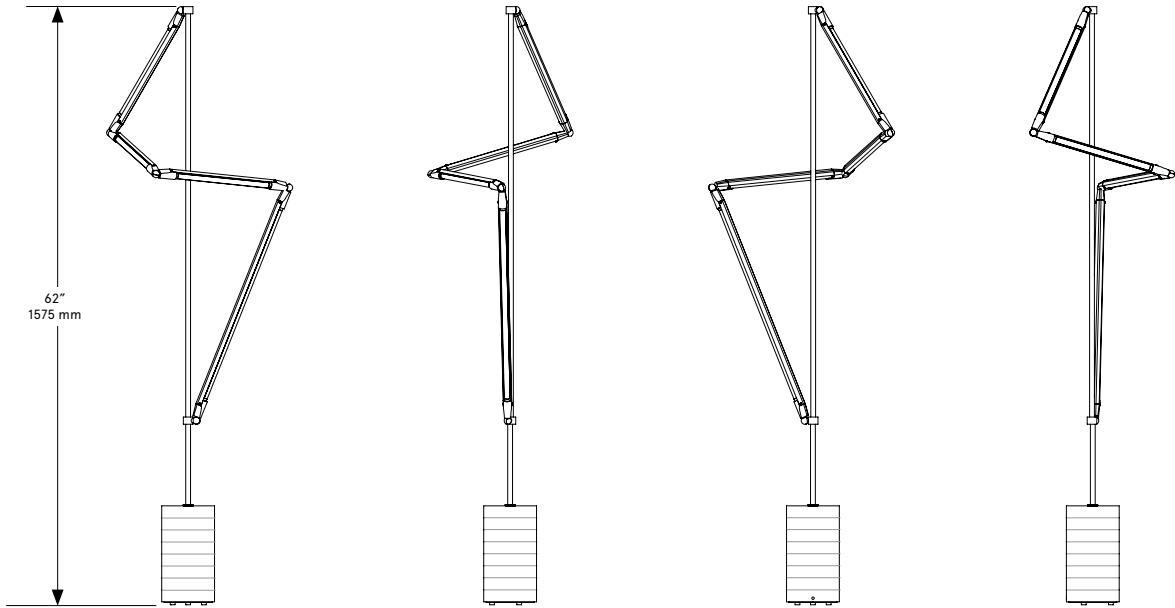

BE C BRITAIN

PLAN

Helix Floor

Lead Time

14 - 16 weeks

Dimensions

22 inch x 16 inch x 62 inch H
560 mm x 405 mm x 1575 mm H

Weight

28 lb / 12.6 kg

LED Illumination

24 VDC T5 LED tube
CRI 90

Color Temperature

2700 Kelvin

Wiring

Wired with one floor switch and one plug-in transformer (3" x 2" x 1.25").
Dimmer available at additional cost.

Electrical - Total

Wattage: 15 Watt
Lumens: 1200 Lumens

Input Voltage

110 - 240 VAC

Materials

Finished Brass

Standard Finishes

Brushed Brass
Oil-Rubbed Bronze
Satin Nickel
Nickel Brass Contrast