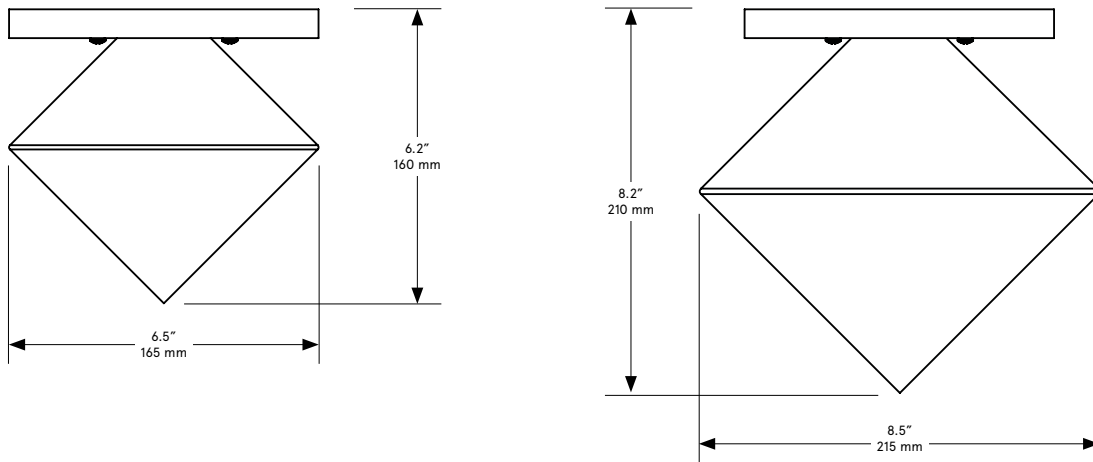

BE C BRITAIN

FKA THEMIS Surface

Lead Time

14 - 16 weeks

Dimensions

6.5 inch diam. x 6.2 inch H
165 mm diam x 160 mm H

8.5 inch diam. x 8.2 inch H
215 mm diam x 210 mm H

Weight