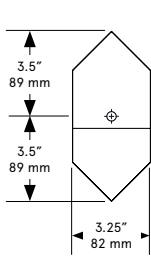

BEC BRITAIN

THEMIS Sconce 27

THEMIS Sconce 68

FKA THEMIS Sconce 27 & 68

Lead Time

14 - 16 weeks

Dimensions

27: 27 inch x 16 inch x 8.5 inch proj.
685 mm x 405 mm x 215 mm

68: 68 inch x 18.5 inch x 8.5 inch proj.
1725 mm x 470 mm x 215 mm

Backplate: 3.25 x 7 inch / 82 x 178 mm

Weight

27: 7.5 lb / 3.4 kg

68: 8 lb / 3.6 kg

LED Illumination

G9 LED bulb
ELV dimming
110-120 VAC
2.5 Watt
240 Lumens
2700 Kelvin