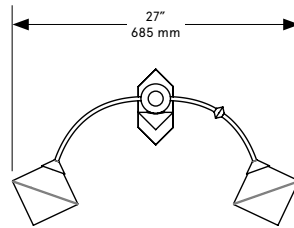

BEC BRITAIN

THEMIS Sconce 27

THEMIS Sconce 68

FKA THEMIS Sconce 27 & 68

Lead Time

14 - 16 weeks

Dimensions

27: 27 inch x 16 inch x 8.5 inch proj.
685 mm x 405 mm x 215 mm

68: 68 inch x 18.5 inch x 8.5 inch proj.
1725 mm x 470 mm x 215 mm

Backplate: 3.25 x 7 inch / 82 x 178 mm

Weight

27: 7.5 lb / 3.4 kg

68: 8 lb / 3.6 kg

LED Illumination

G9 LED bulb
ELV dimming
110-120 VAC
2.5 Watt
240 Lumens
2700 Kelvin