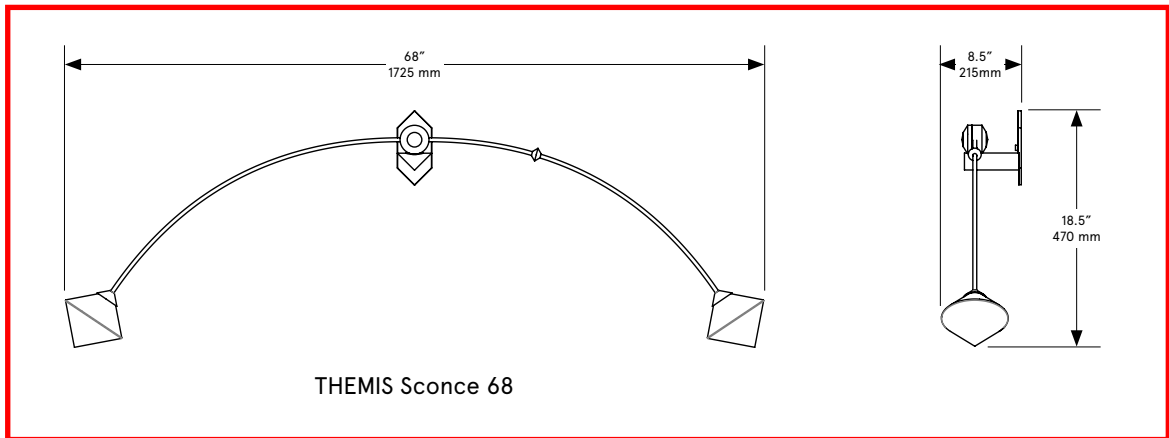

BEC BRITAIN

THEMIS Sconce 27

THEMIS Sconce 68

FKA THEMIS Sconce 27 & 68

Lead Time

14 - 16 weeks

Dimensions

27: 27 inch x 16 inch x 8.5 inch proj.
685 mm x 405 mm x 215 mm

68: 68 inch x 18.5 inch x 8.5 inch proj.
1725 mm x 470 mm x 215 mm

Backplate: 3.25 x 7 inch / 82 x 178 mm

Weight

27: 7.5 lb / 3.4 kg

68: 8 lb / 3.6 kg

LED Illumination

G9 LED bulb
ELV dimming
110-120 VAC
2.5 Watt
240 Lumens
2700 Kelvin