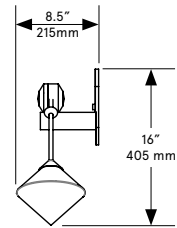

BEC BRITAIN

THEMIS Sconce 27

THEMIS Sconce 68

FKA THEMIS Sconce 27 & 68

Lead Time

14 - 16 weeks

Dimensions

27: 27 inch x 16 inch x 8.5 inch proj.
685 mm x 405 mm x 215 mm

68: 68 inch x 18.5 inch x 8.5 inch proj.
1725 mm x 470 mm x 215 mm

Backplate: 3.25 x 7 inch / 82 x 178 mm

Weight

27: 7.5 lb / 3.4 kg

68: 8 lb / 3.6 kg

LED Illumination

G9 LED bulb
ELV dimming
110-120 VAC
2.5 Watt
240 Lumens
2700 Kelvin