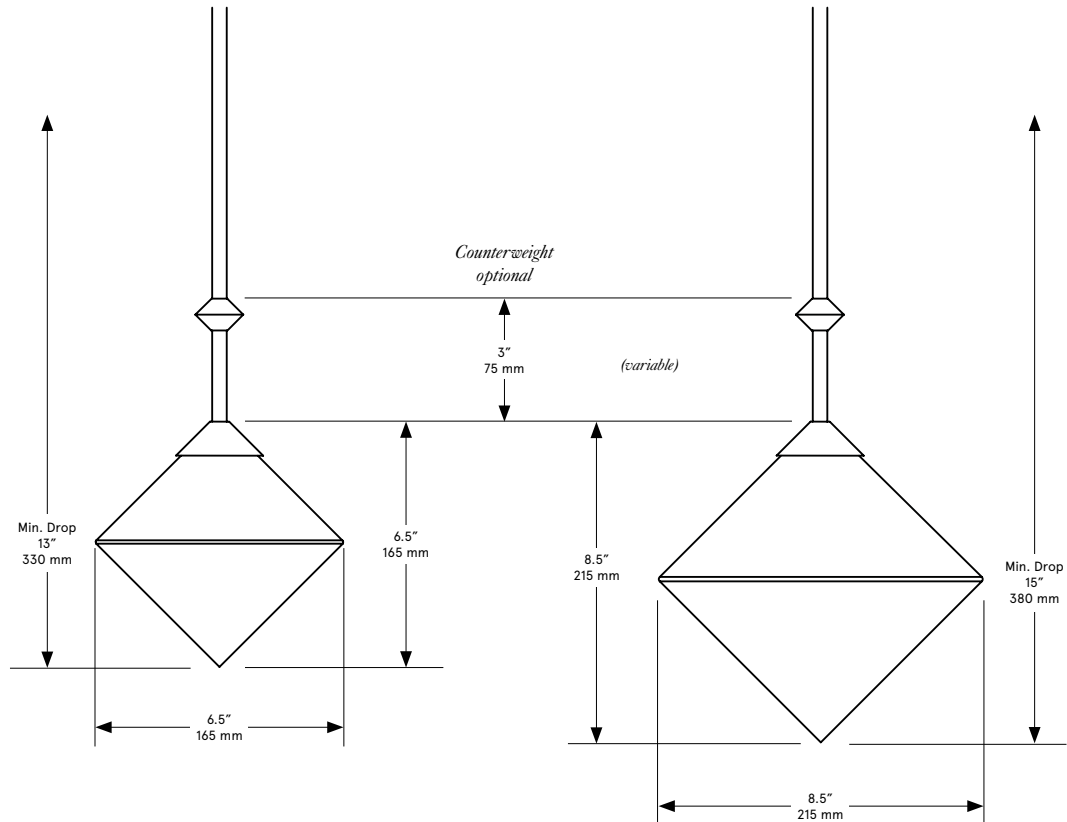

BE C BRITAIN

FKA THEMIS Pendant

Lead Time

14 - 16 weeks

Dimensions

6.5 inch diam. x 6.5 inch H
165 mm diam x 165 mm H

8.5 inch diam. x 8.5 inch H
215 mm diam x 215 mm H

Weight

6.5 inch: 2 lb / 0.9 1kg
8.5 inch: 3 lb / 1.4 kg

LED Illumination

G9 LED bulb
ELV dimming
110-120 VAC
2.5 Watt
240 Lumens
2700 Kelvin
220-240
4 Watt
250 Lumens
3000 Kelvin

Suspension

1/8 IP brass stem with matching metal finish up to 35 inch length included with fixture.
Length up to 95 inches available for additional cost.

Canopy

5 x 0.25 inch (127 x 6 mm) round in matching metal finish

Wiring

Direct 120 / 240 VAC line voltage connection
Requires an Electronic Low-Voltage dimmer switch

Electrical - Total

110-120 VAC
Wattage: 2.5 Watt
Lumens: 240
220-240 VAC
Wattage: 4 Watt
Lumens: 250