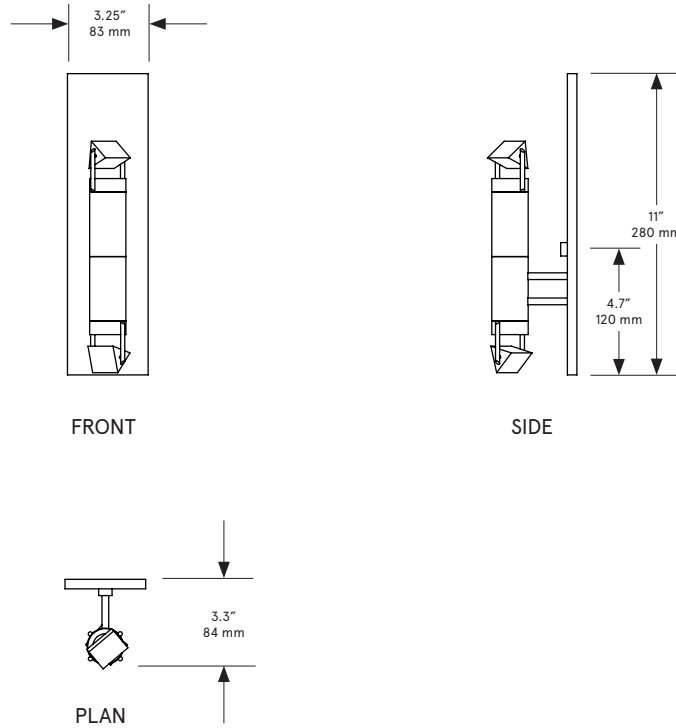

BE C BRITAIN

Aries Sconce I.I (1.1)

Lead Time

14 - 16 weeks

Dimensions

3.25 inch x 3.3 inch x 11 inch H
85 mm x 84 mm x 280 mm H

Weight

1.3 lb / 0.6 kg

LED Illumination

24 VDC LED PCB
0-10V dimming
2700 Kelvin

Electrical

Wattage: 2.8 Watt
Lumens: 336 Lumens
110 - 240 VAC
277 VAC upon request

Installation

Remote: Backplate mounts directly to standard US single gang box
Local: Upon request

Backplate

3 x 11 inch in matching metal finish

Materials

Finished Aluminum
Clear Glass Prism

Standard Finishes

Brushed Brass
Bronze
Satin Nickel
Nickel Brass Contrast

Special Order Finishes

Polished Brass
Polished Nickel
Dark Pewter
Polished Black Nickel
Polished Copper
Smoky Copper