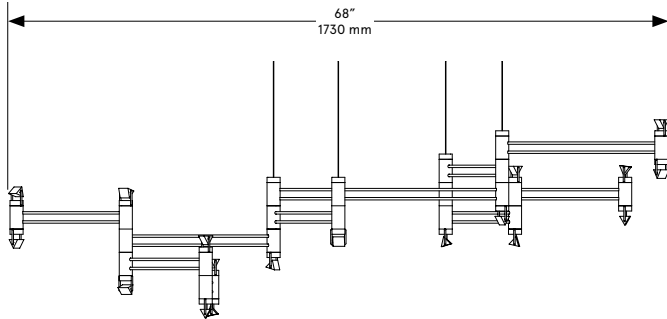

BE C BRITAIN

FRONT

SIDE

PLAN

Aries XI.II (11.2)

Lead Time

14 - 16 weeks

Dimensions

68 inch x 22 inch x 20 inch H
1730 mm x 560 mm x 510 mm H

Weight

8.5 lb / 3.9 kg

LED Illumination

24 VDC LED PCB
0-10V dimming
2700 Kelvin

Electrical

Wattage: 22.4 Watt
Lumens: 2688 Lumens
110 - 240 VAC
277 VAC upon request

Installation - Standard

Locally mounted driver
120V Dimming: C-L (Lutron) switching
240V Dimming: 0-10V wireless (Lutron Pico)
Canopy: 9.25 x 1.6255 inch (235 x 41 mm) round
in matching metal finish

Installation - Alternate

Suspension / Wiring

One 24V low voltage power / suspension
cable to electrical connection.
Aircraft cable to ceiling-mounted adjustable
fasteners.
Variable suspension height.

Materials

Finished Aluminum
Clear Glass Prism