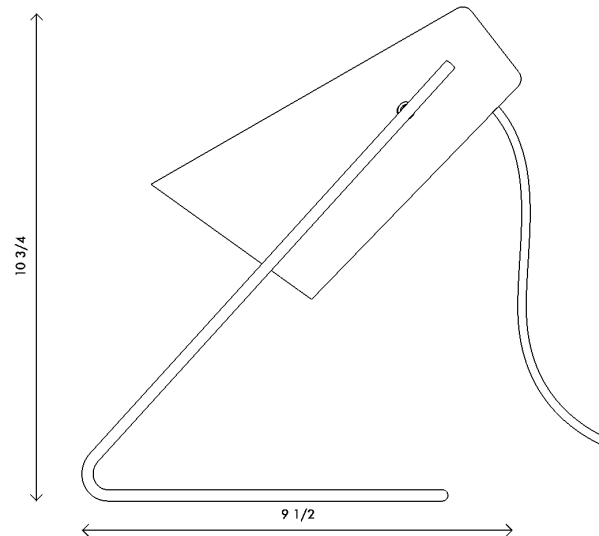

**Materials** Brass with steel pin legs  
6' black cloth cord with toggle hand switch

**Dimensions** 7¼ in (18.5 cm) W x 9½ in (24 cm) D x 10¾ in (27.3 cm) H

**Weight** 4 lbs (1.8 kg)

**Packing** 12 in (30.5 cm) W x 12 in (30.5 cm) D x 12 in (30.5 cm) H  
8 lbs (3.6 kg)

**Lamping** 1 x E26 socket  
A19 LED bulb (not provided)  
3.8W 2700K  
350 lm

**Finishes**

**Shade**

- Satin Brass

**Legs**

- Matte Black
- Satin Brass

Handmade in Los Angeles

**Bulb life** 15,000 hrs