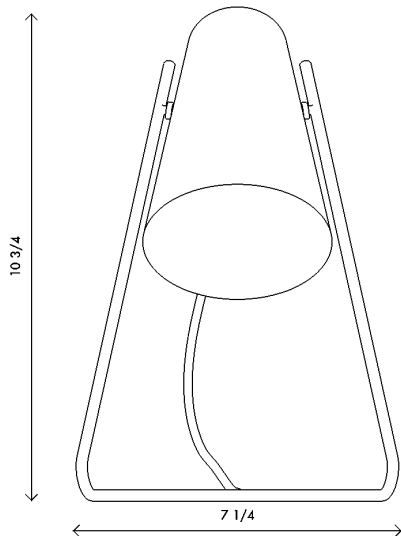

**Materials** Brass with steel pin legs  
6' black cloth cord with toggle hand switch

**Dimensions** 7¼ in (18.5 cm) W x 9½ in (24 cm) D x 10¾ in (27.3 cm) H

**Weight** 4 lbs (1.8 kg)

**Packing** 12 in (30.5 cm) W x 12 in (30.5 cm) D x 12 in (30.5 cm) H  
8 lbs (3.6 kg)

**Lamping** 1 x E26 socket  
A19 LED bulb (not provided)  
3.8W 2700K  
350 lm

**Finishes**

**Shade**

- Satin Brass

**Legs**

- Matte Black
- Satin Brass

Handmade in Los Angeles

**Bulb life** 15,000 hrs